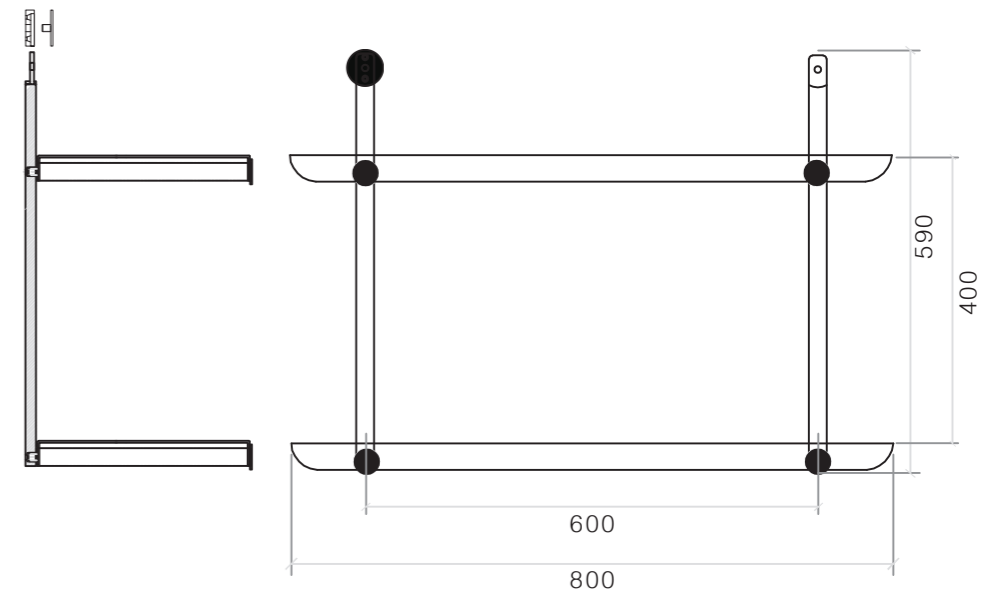

KIN SHELVING

ZAVEDO  
DESIGN

KIN1 - 140

KIN1 - 80

KIN2 - 140

KIN2 - 80

# KIN 4

KIN4 - 140

KIN4 - 80

ZAVEDO

lounge  
kitchen  
bedroom  
study  
retail  
reception  
commercial

## SPECIFICATION

Widths.	800 // 1400 MM
Height.	See Options
Depth.	317.5MM
Weight.	80 KG Per Shelf. <i>Spread not point</i>
Shelf Material.	AL 5032
Bar/Rod/Cap Material.	AL 6061 T6

## OPTIONS / MM

SHELF	WIDTH	WIDTH	HEIGHT
ONE	800	1400	190
TWO	800	1400	590
FOUR	800	1400	1390
FIVE	800	1400	1790