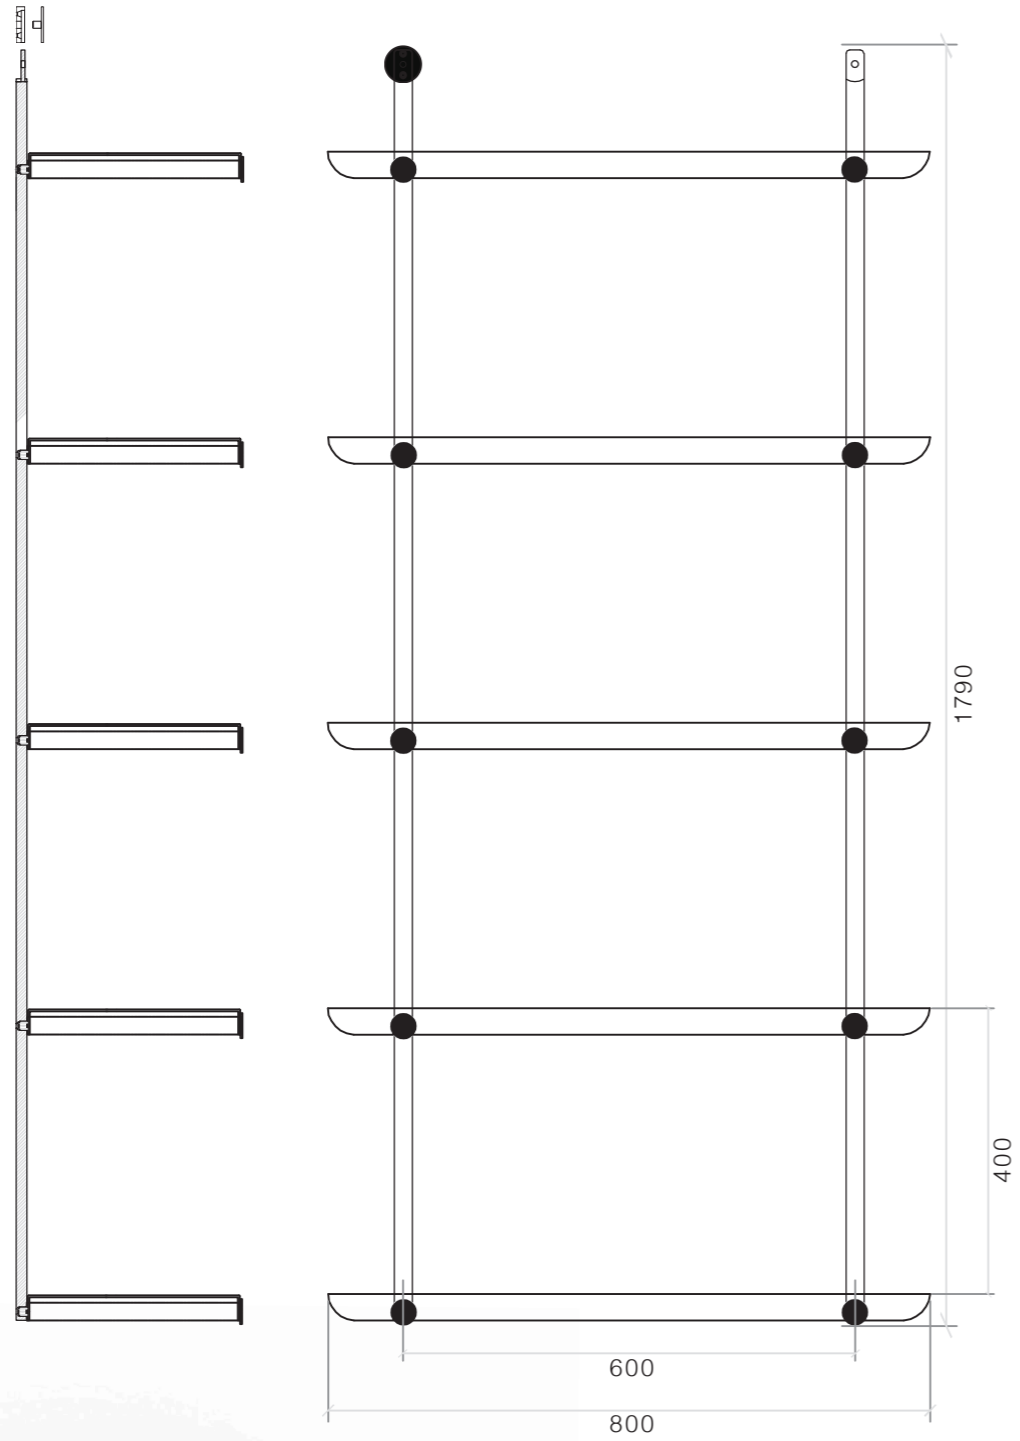

KIN SHELVING

ZAVEDO  
DESIGN

KIN1 - 140

KIN1 - 80

KIN2 - 140

KIN2 - 80

# KIN 4

KIN4 - 140

KIN4 - 80

ZAVEDO

lounge  
kitchen  
bedroom  
study  
retail  
reception  
commercial

## SPECIFICATION

Widths.	800 // 1400 MM
Height.	See Options
Depth.	317.5MM
Weight.	80 KG Per Shelf. <i>Spread not point</i>
Shelf Material.	AL 5032
Bar/Rod/Cap Material.	AL 6061 T6

## OPTIONS / MM

SHELF	WIDTH	WIDTH	HEIGHT
ONE	800	1400	190
TWO	800	1400	590
FOUR	800	1400	1390
FIVE	800	1400	1790