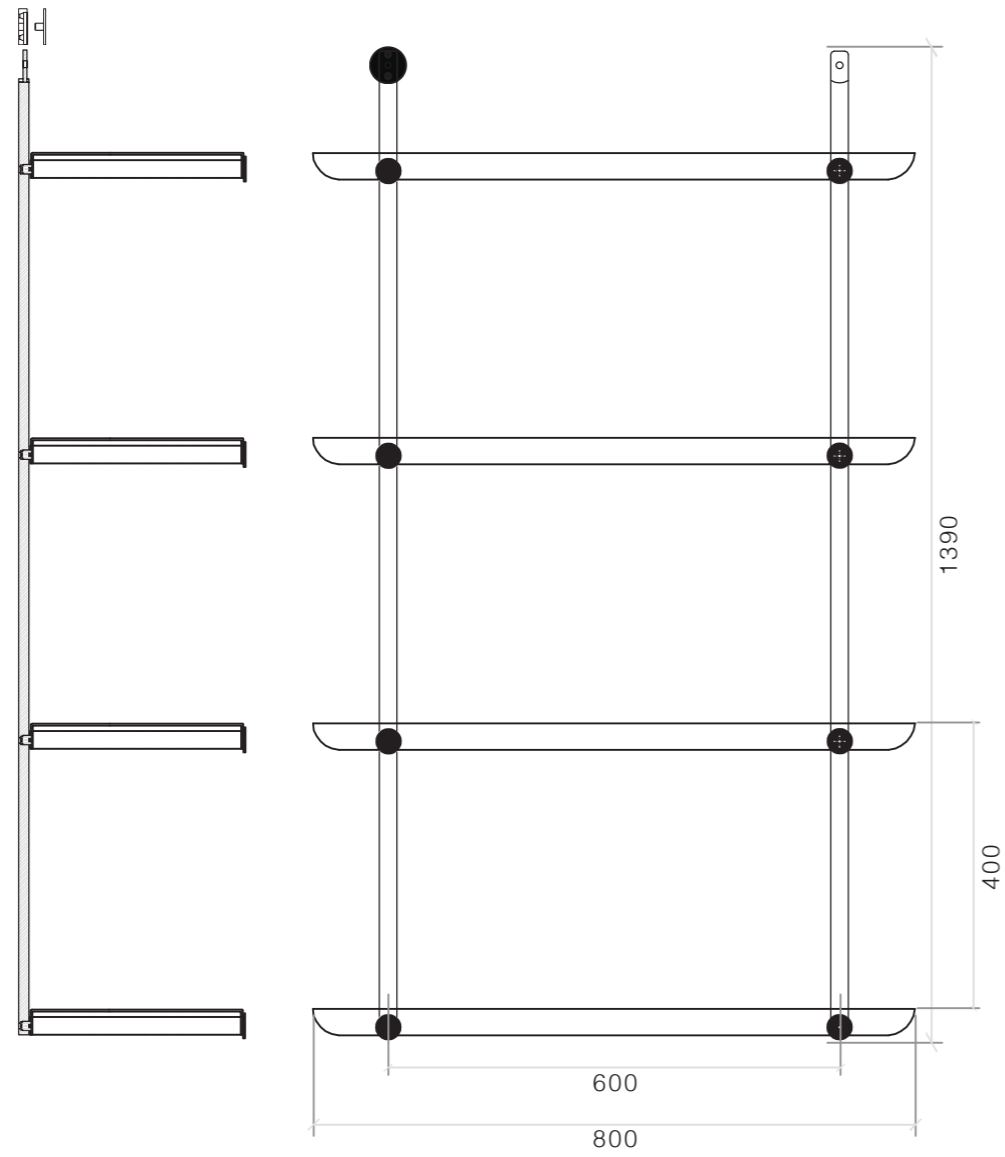

KIN SHELVING

ZAVEDO  
DESIGN

KIN1 - 140

KIN1 - 80

KIN2 - 140

KIN2 - 80

# KIN 4

KIN4 - 140

KIN4 - 80

ZAVEDO

lounge  
kitchen  
bedroom  
study  
retail  
reception  
commercial

## SPECIFICATION

Widths.	800 // 1400 MM
Height.	See Options
Depth.	317.5MM
Weight.	80 KG Per Shelf. <i>Spread not point</i>
Shelf Material.	AL 5032
Bar/Rod/Cap Material.	AL 6061 T6

## OPTIONS / MM

SHELF	WIDTH	WIDTH	HEIGHT
ONE	800	1400	190
TWO	800	1400	590
FOUR	800	1400	1390
FIVE	800	1400	1790