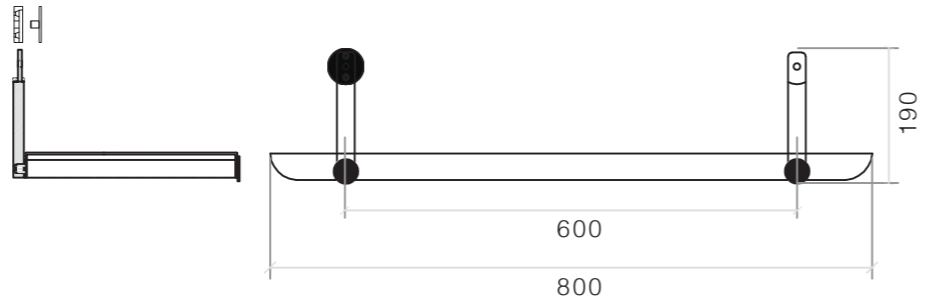

KIN SHELVING

ZAVEDO  
DESIGN

KIN1 - 140

KIN1 - 80

KIN2 - 140

KIN2 - 80

## SPECIFICATION

Widths.	800 // 1400 MM
Height.	See Options
Depth.	317.5MM
Weight.	80 KG Per Shelf. <i>Spread not point</i>
Shelf Material.	AL 5032
Bar/Rod/Cap Material.	AL 6061 T6

## OPTIONS / MM

SHELF	WIDTH	WIDTH	HEIGHT
ONE	800	1400	190
TWO	800	1400	590
FOUR	800	1400	1390
FIVE	800	1400	1790