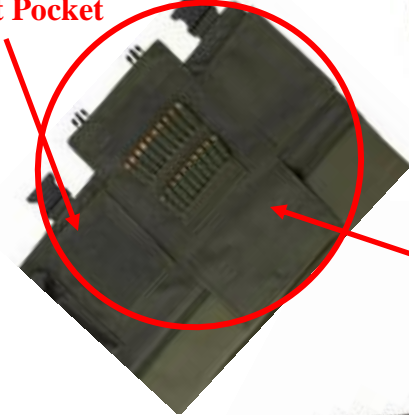

Tactical Shooting Mat (P20300)

**Dimensions
Folded**
36" w x 18" h

Sturdy Backbone

Carry Handle

Shoulder Strap

**Ballistic Cheat
Sheet Pocket**

Ammo Pouch
(Holds 20 rounds of 308
or 10 rounds of 338)

Dimensions Laying Flat
36" w x 81.5" h x 3/4" d

**Non-Skid
Surface**

**Accessory
Zippered Pocket**