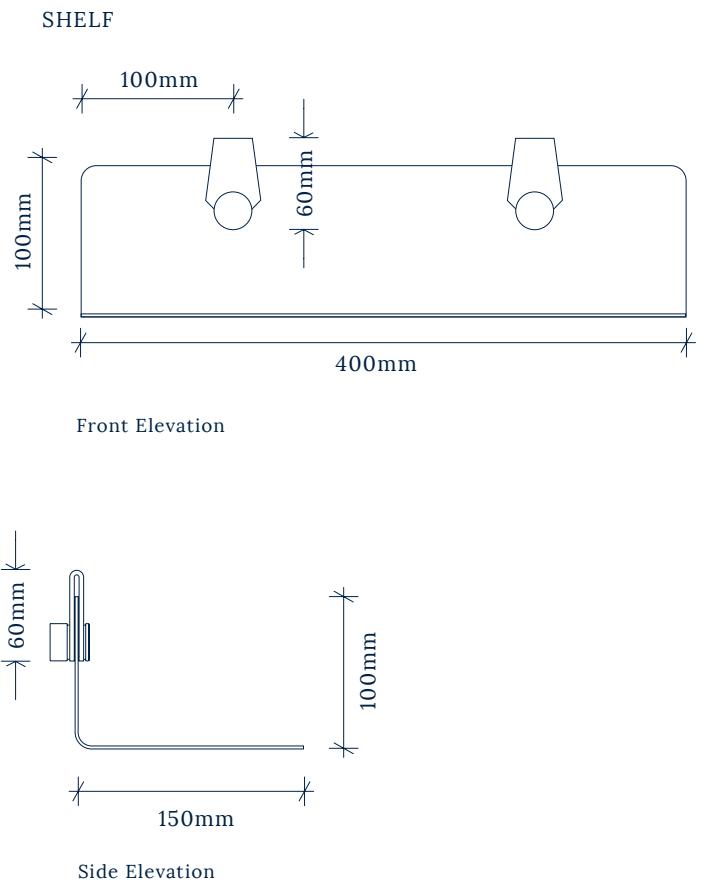

STAKK

STAKK Steel Display Ladder

TECHNICAL SPECIFICATION

LADDER

MATERIAL	ALSO INCLUDED	CARE INSTRUCTIONS
Raw Mild steel with Cognac Leather shelf liner	2x wall mounted fixtures	Wipe with a damp cloth. Avoid using any chemicals.