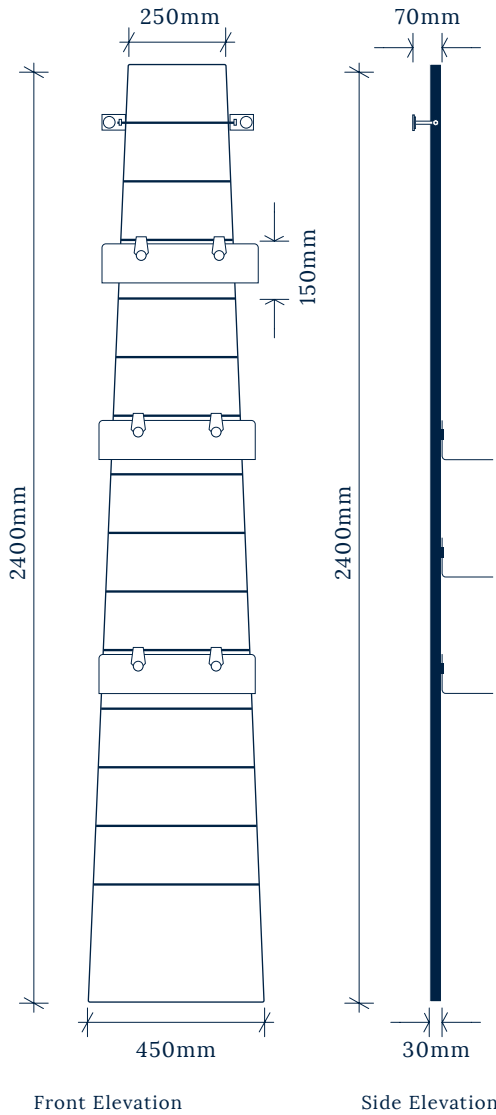

STAKK

STAKK Steel Display Ladder

TECHNICAL SPECIFICATION

LADDER

MATERIAL	ALSO INCLUDED	CARE INSTRUCTIONS
Raw Mild steel with Cognac Leather shelf liner	2x wall mounted fixtures	Wipe with a damp cloth. Avoid using any chemicals.