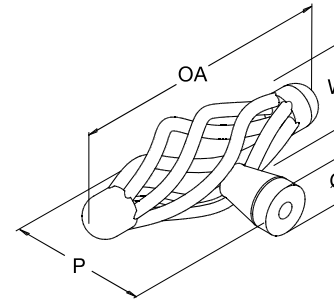

Varese Handle Range

Round Knob
Part no. BVRK35

T Knob

Part no.	Ø mm	P mm	W mm	OA mm
BVK50	12	34	20	51
BVK70	12	37	22	69
BVK90	25	52	31	90

Ø = Diameter P = ???? W = Width OA = Overall size

D Handle

Part no.	C mm	OA mm
BVD96	96	104
BVD128	128	137
BVD160	160	168

C = Hole centre measurement
OA = Overall size

Swivel Bail

Part no.	C mm	OA mm
BVS96	96	116
BVS128	128	150
BVS160	160	180
BVS192	192	215
BVS224	224	248

C = Hole centre measurement
OA = Overall size