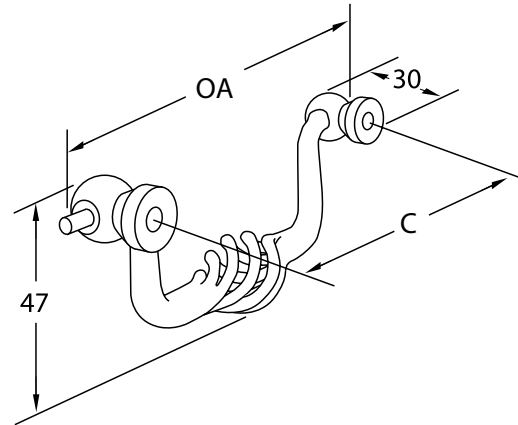

Varese Handle Range

Round Knob
Part no. BVRK35

T Knob

Part no.	Ø mm	P mm	W mm	OA mm
BVK50	12	34	20	51
BVK70	12	37	22	69
BVK90	25	52	31	90

Ø = Diameter P = ???? W = Width OA = Overall size

D Handle

Part no.	C mm	OA mm
BVD96	96	104
BVD128	128	137
BVD160	160	168

C = Hole centre measurement
OA = Overall size

Swivel Bail

Part no.	C mm	OA mm
BVS96	96	116
BVS128	128	150
BVS160	160	180
BVS192	192	215
BVS224	224	248

C = Hole centre measurement
OA = Overall size