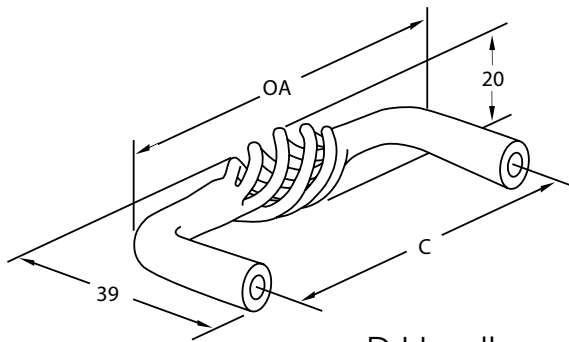

Varese Handle Range

Round Knob
Part no. BVRK35

T Knob

Part no.	Ø mm	P mm	W mm	OA mm
BVK50	12	34	20	51
BVK70	12	37	22	69
BVK90	25	52	31	90

Ø = Diameter P = ???? W = Width OA = Overall size

D Handle

Part no.	C mm	OA mm
BVD96	96	104
BVD128	128	137
BVD160	160	168

C = Hole centre measurement
OA = Overall size

Swivel Bail

Part no.	C mm	OA mm
BVS96	96	116
BVS128	128	150
BVS160	160	180
BVS192	192	215
BVS224	224	248

C = Hole centre measurement
OA = Overall size