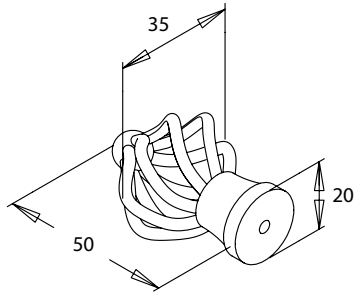

Varese Handle Range

Round Knob
Part no. BVRK35

T Knob

Part no.	Ø mm	P mm	W mm	OA mm
BVK50	12	34	20	51
BVK70	12	37	22	69
BVK90	25	52	31	90

Ø = Diameter P = ???? W = Width OA = Overall size

D Handle

Part no.	C mm	OA mm
BVD96	96	104
BVD128	128	137
BVD160	160	168

C = Hole centre measurement
OA = Overall size

Swivel Bail

Part no.	C mm	OA mm
BVS96	96	116
BVS128	128	150
BVS160	160	180
BVS192	192	215
BVS224	224	248

C = Hole centre measurement
OA = Overall size