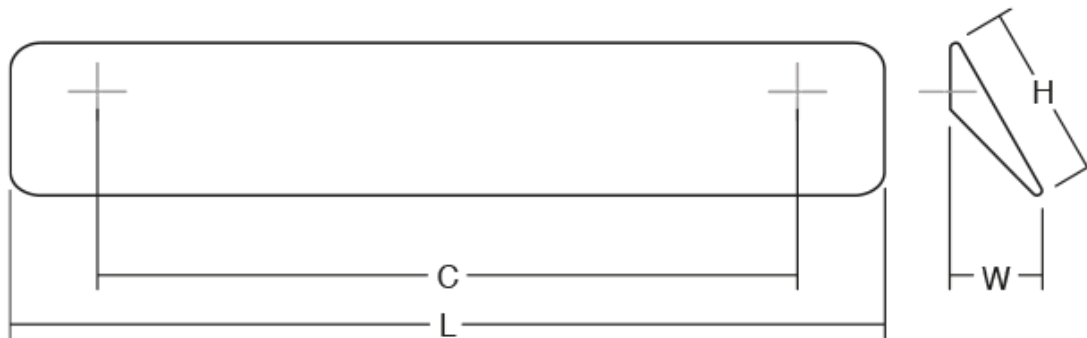

# Switch Pull Handle

momo  
handles

Part no.	C mm	L mm	W mm	H mm
S049.032	32	50	50	26
S049.160	160	200	40	21