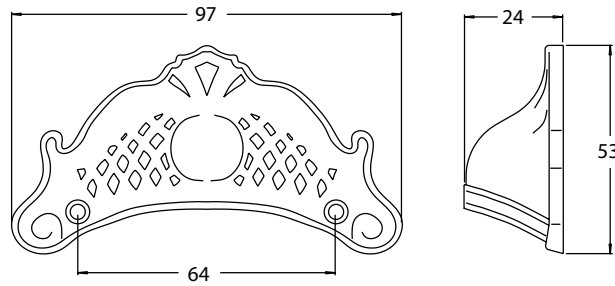

Royal Handle Range

Tear Drop Knob
Part no. HMK032

Curved Pull Cup
Part no. HMC096

Bow Handle
Part no. HMD160