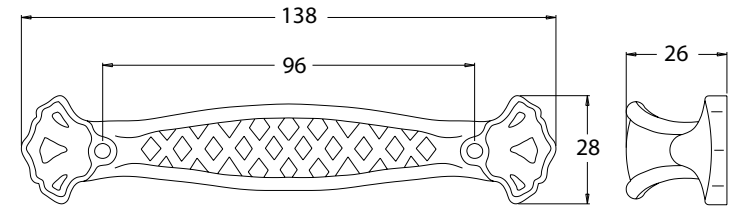

Royal Handle Range

Tear Drop Knob
Part no. HMK032

Curved Pull Cup
Part no. HMC096

Bow Handle
Part no. HMD160