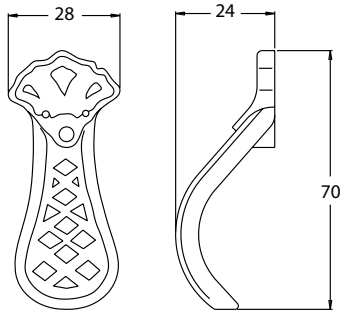

Royal Handle Range

Tear Drop Knob
Part no. HMK032

Curved Pull Cup
Part no. HMC096

Bow Handle
Part no. HMD160