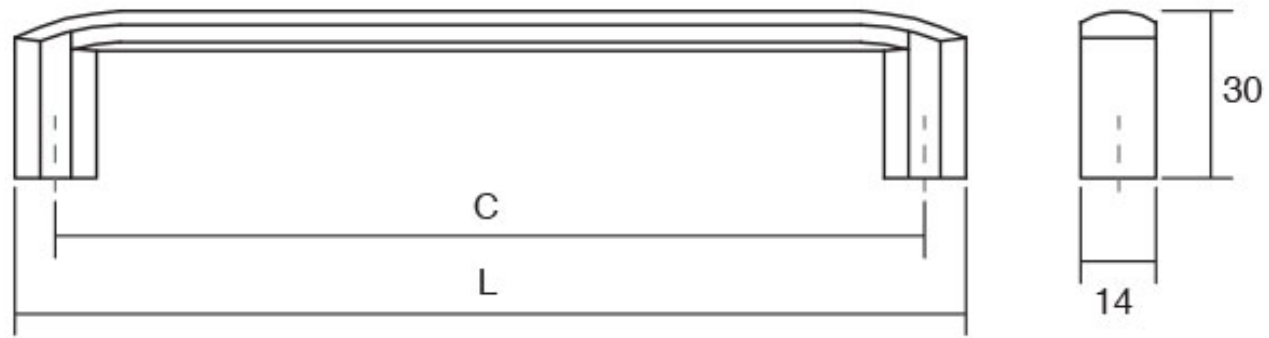

Roma D Handle

momo
handles

Part no.	C mm	L mm
R0241.160	160	175
R0241.320	320	335