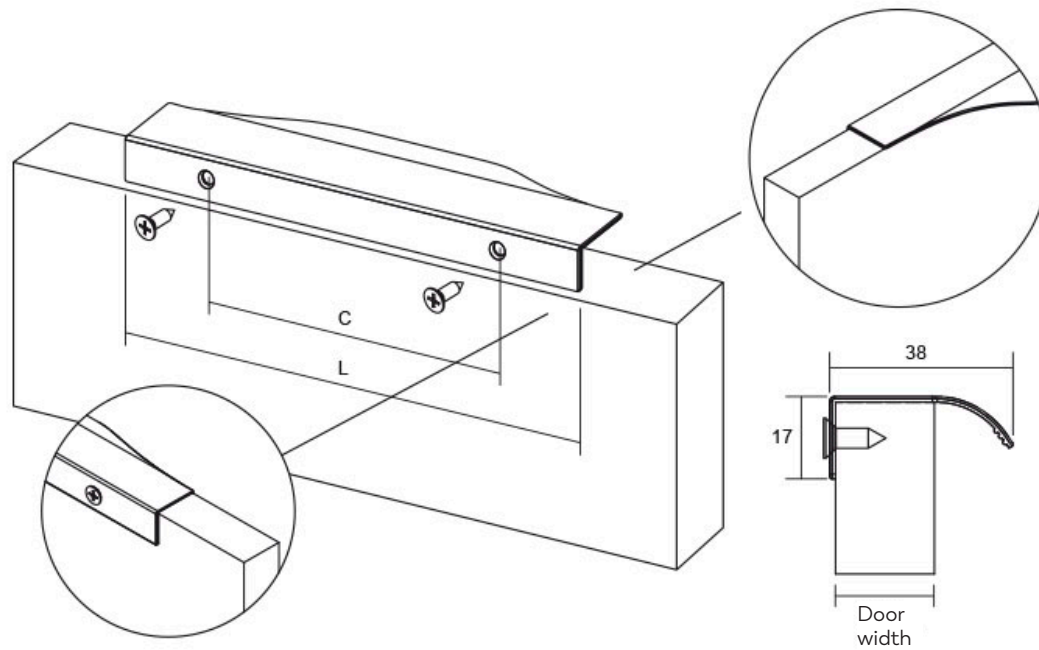

Noma Lip Pull Handle

momo
handles

| Part no. | C mm | L mm |
|-----------|------|------|
| N0254.128 | 128 | 200 |
| N0254.256 | 256 | 350 |

C = Hole centre measurement
L = Length