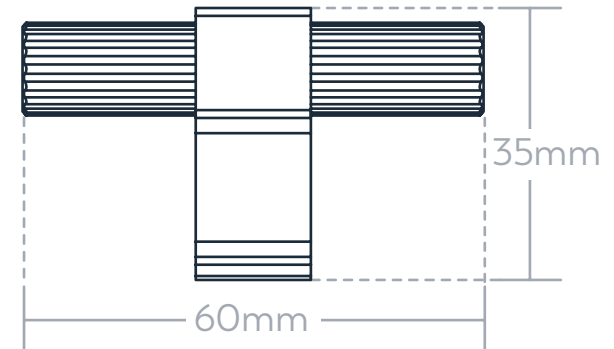

Ambrose Handles

momo
premium

Round Knob - CRK032

T Knob - AMB060

Bar Handle - AMB224 (244mm), AMB160 (160mm)

Part Number	Hole Centre (C)	Overall Length (L)	Width (W)	Projection (P)
AMB224	224	260	24	35
AMB160	160	195	24	35
AMB060		60	24	35
CRK032		32 \varnothing		30