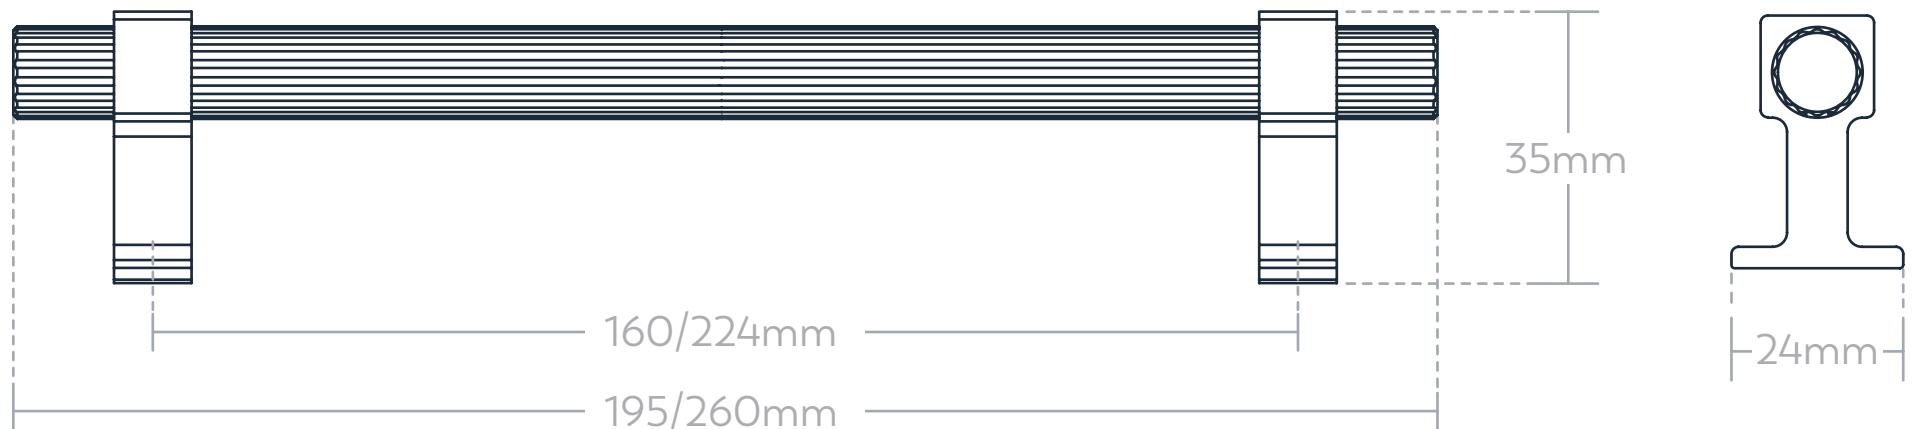

Ambrose Handles

momo
premium

Round Knob - CRK032

T Knob - AMB060

Bar Handle - AMB224 (244mm), AMB160 (160mm)

Part Number	Hole Centre (C)	Overall Length (L)	Width (W)	Projection (P)
AMB224	224	260	24	35
AMB160	160	195	24	35
AMB060		60	24	35
CRK032		32 \varnothing		30