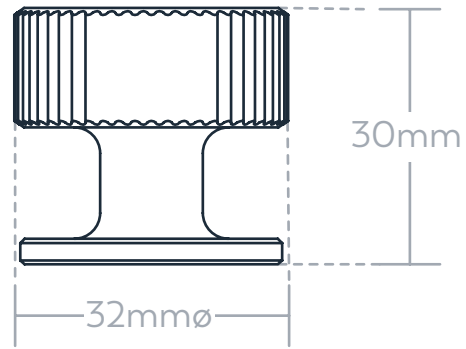

Ambrose Handles

momo
premium

Round Knob - CRK032

T Knob - AMB060

Bar Handle - AMB224 (244mm), AMB160 (160mm)

Part Number	Hole Centre (C)	Overall Length (L)	Width (W)	Projection (P)
AMB224	224	260	24	35
AMB160	160	195	24	35
AMB060		60	24	35
CRK032		32 \varnothing		30