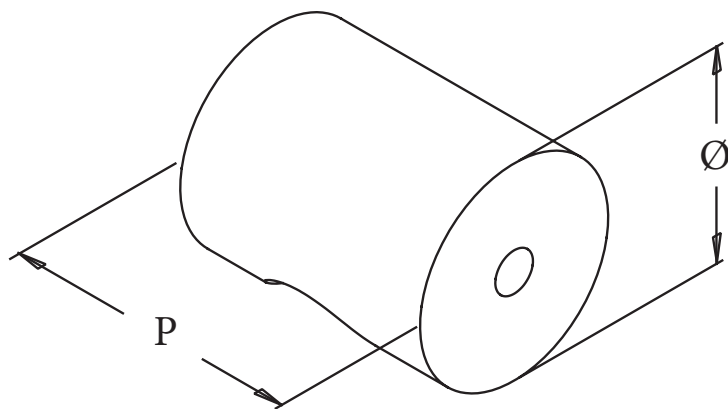

## Matera Knob Range

momo  
handles

Part no.	Ø mm	P mm
NK20	20	28
NK25	25	30

C = Hole centre measurement

OA = Overall size