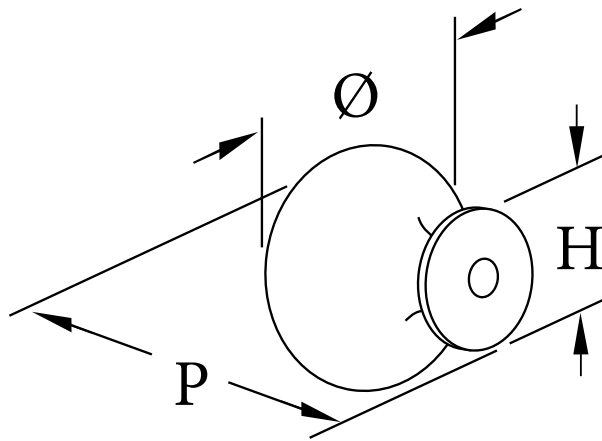

Lugo Knob Range

Part no.	Ø mm	H mm	P mm
3230	30	16	17
3238	38	17	31

C = Hole centre measurement
OA = Overall size