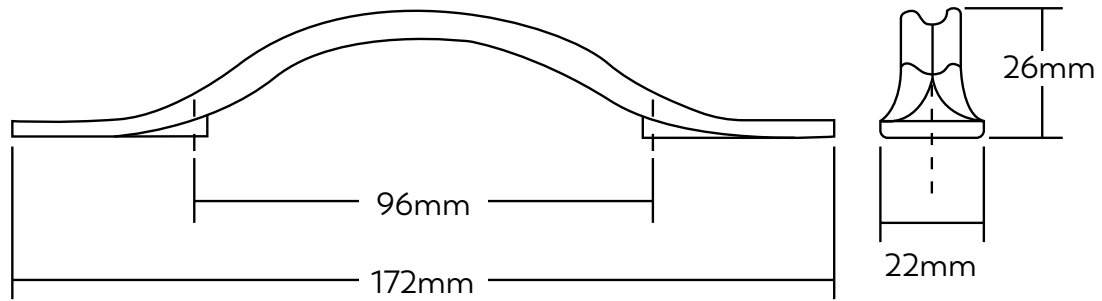

Raviolo Collection

momo
handles

Bow Handle
Part no. R0405.026

Knob
Part no. R0405.029