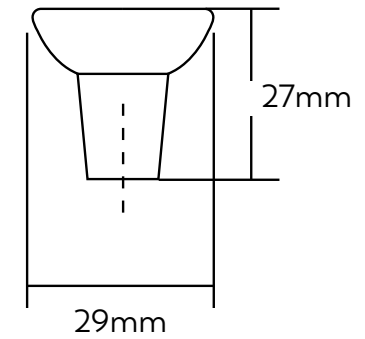

Raviolo Collection

momo
handles

Bow Handle
Part no. R0405.026

Knob
Part no. R0405.029