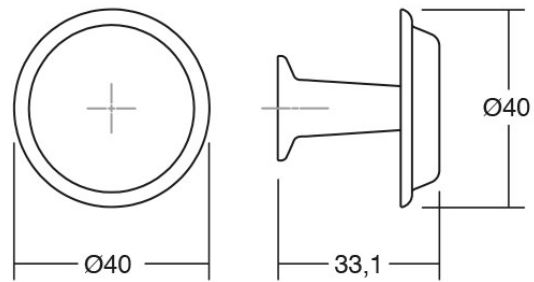

# Land Handle Range

Knob  
Part no. L0494.40

Cup Pull  
Part no. L0494.64