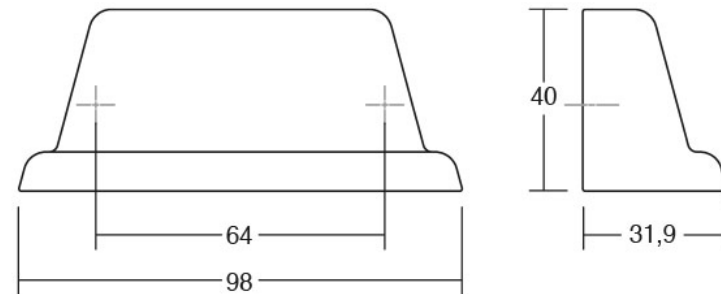

# Land Handle Range

Knob  
Part no. L0494.40

Cup Pull  
Part no. L0494.64