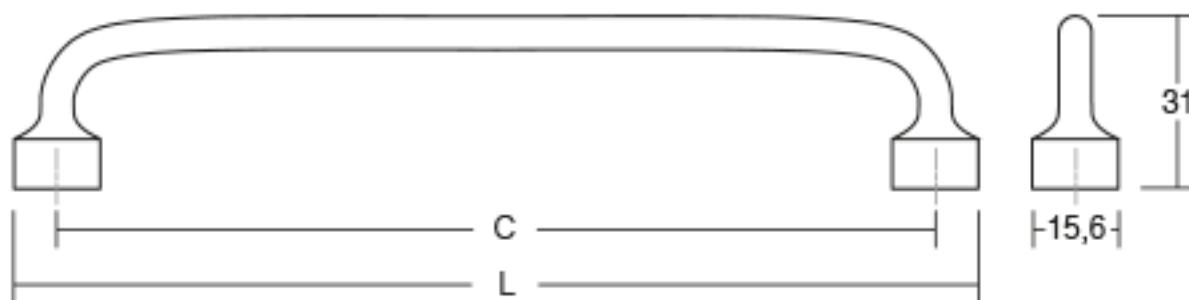

Knob
Part no. F04950.35

Part no.	C mm	L mm
F0495.128	128	144
F0495.192	192	207