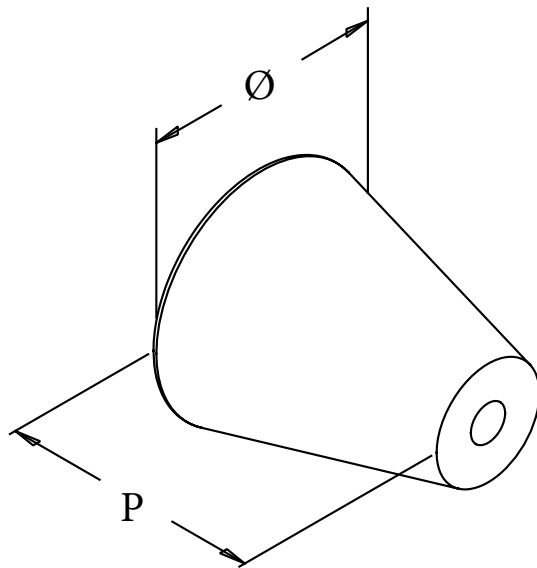

Evora Knob Range

momo
handles

Part no.	Ø mm	OA mm
DC12119	19	20
DC1226	26	27

C = Hole centre measurement
OA = Overall size