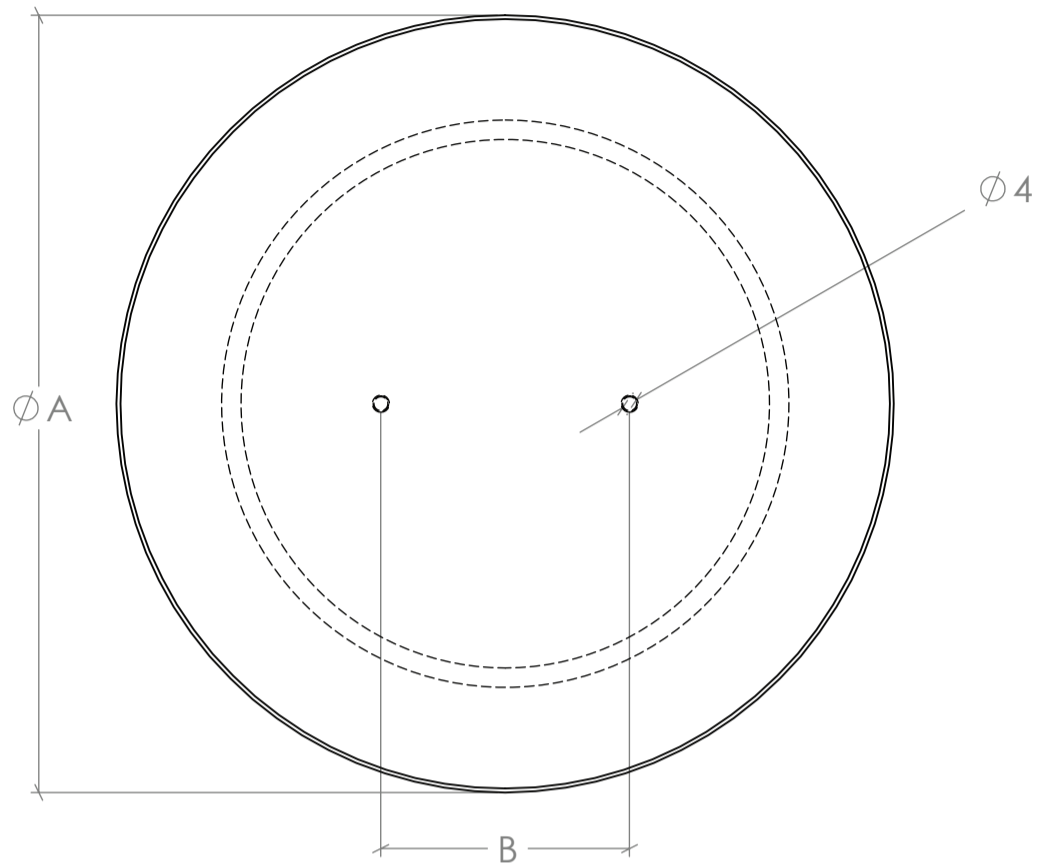

Daintree Full Circle Range

Part no	A mm	B mm	C mm
DFR100	100	32	45
DFR150	150	32	82
DFR200	200	64	136