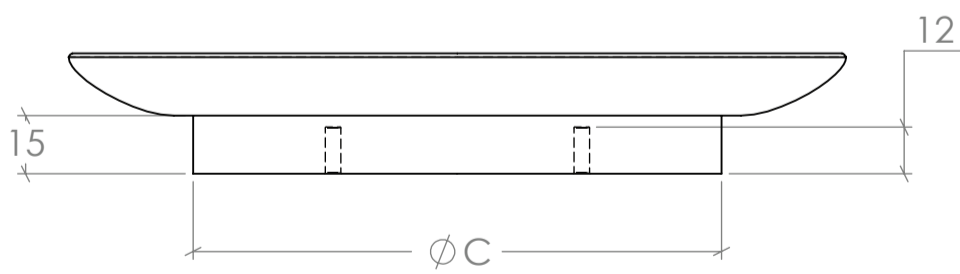

Daintree Full Circle Range

Part no	A mm	B mm	C mm
DFR100	100	32	45
DFR150	150	32	82
DFR200	200	64	136