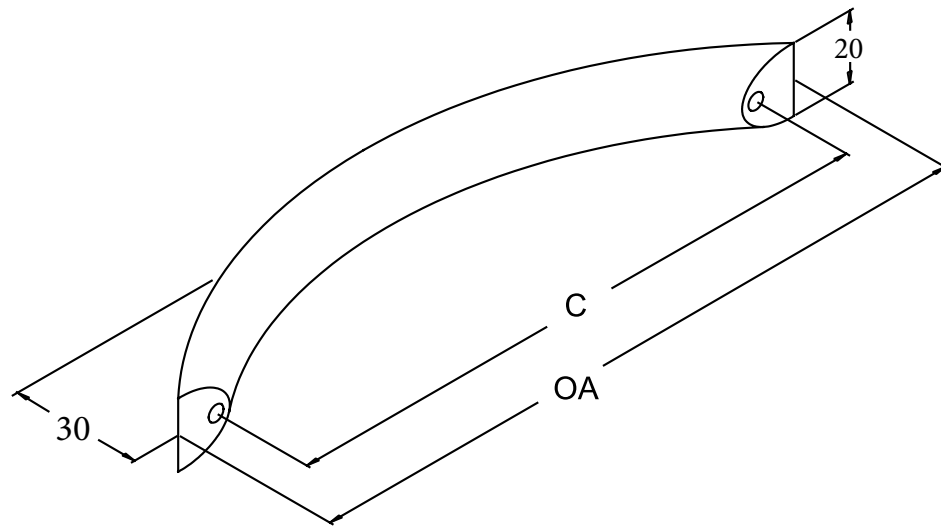

Caserta Bow Handle Range

Part no.	C mm	OA mm
MFBH160	160	189
MFBH192	192	228
MFBH224	224	264
MFBH288	288	341
MFBH352	352	417

C = Hole centre measurement
OA = Overall size