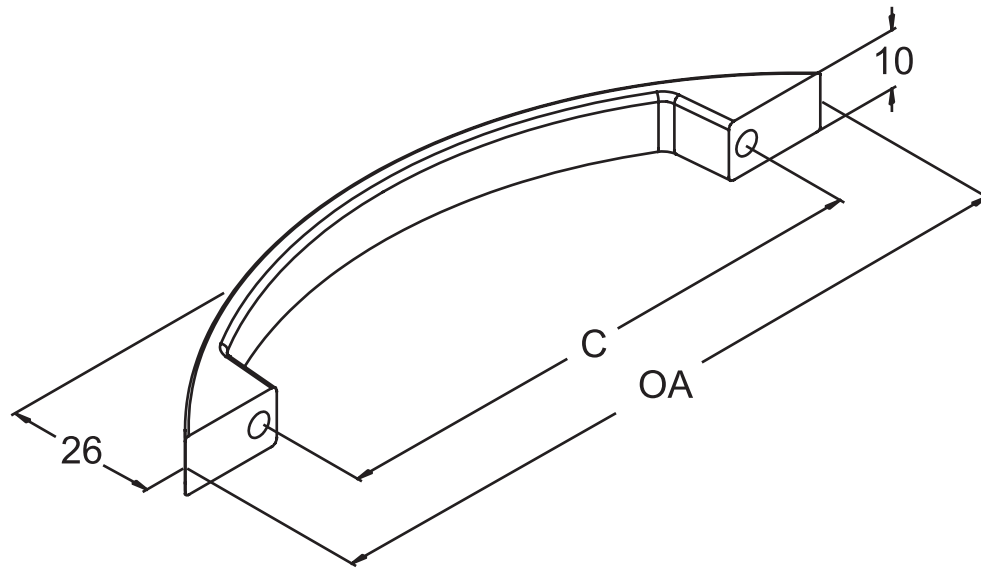

## Breda D Handle Range

momo  
handles

Part no.	C mm	OA mm
FAH96	96	125
FAH128	128	155

C = Hole centre measurement  
OA = Overall size