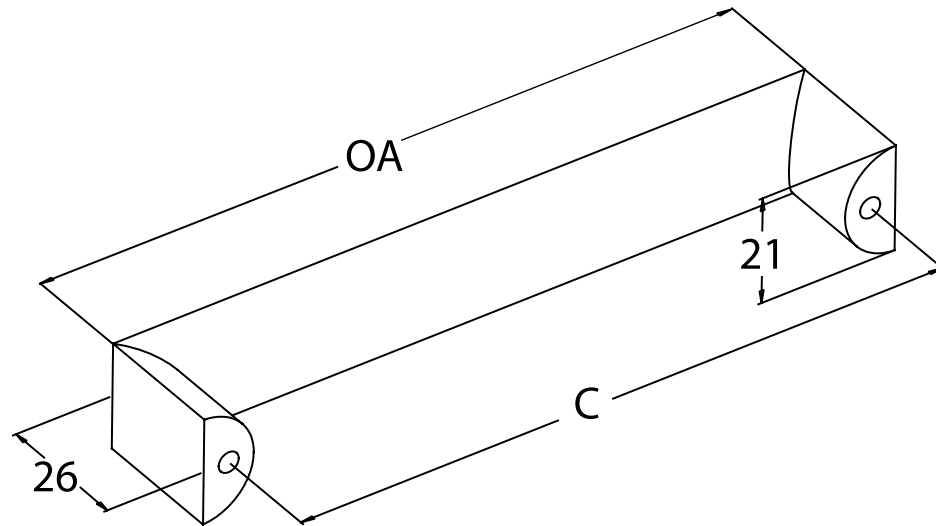

Boston D Handle Range

Part no.	C mm	OA mm
WFDH96	96	104
WFDH128	128	138
WFDH160	160	169
WFDH224	224	233
WFDH288	288	297

C = Hole centre measurement
OA = Overall size