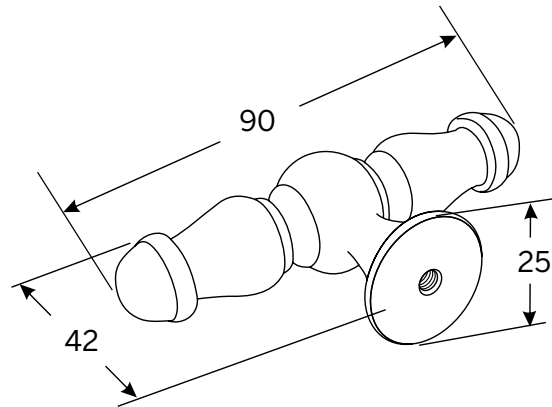

Bordeaux Handle Range

Knob
Part no. KB3624.35

T Knob
Part no. KB3625.90

D Handle

Part no.	C mm	OA mm	P mm
HN3626.128	128	153	40
HN3626.203	203	229	52

C = Hole centre measurement
OA = Overall size