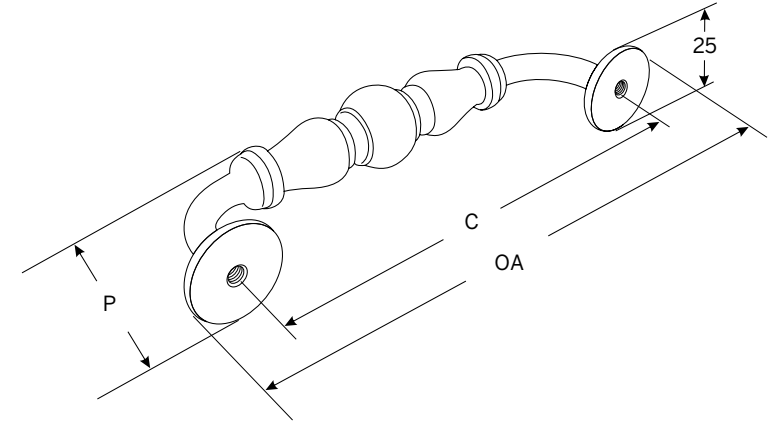

Bordeaux Handle Range

Knob
Part no. KB3624.35

T Knob
Part no. KB3625.90

D Handle

Part no.	C mm	OA mm	P mm
HN3626.128	128	153	40
HN3626.203	203	229	52

C = Hole centre measurement
OA = Overall size