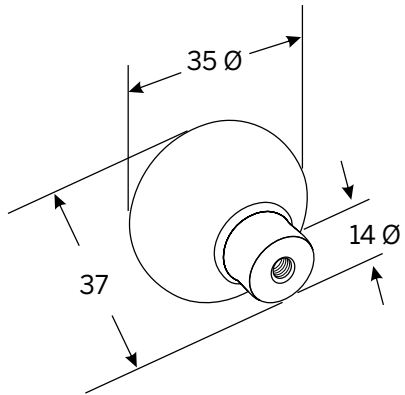

Bordeaux Handle Range

Knob
Part no. KB3624.35

T Knob
Part no. KB3625.90

D Handle

Part no.	C mm	OA mm	P mm
HN3626.128	128	153	40
HN3626.203	203	229	52

C = Hole centre measurement
OA = Overall size