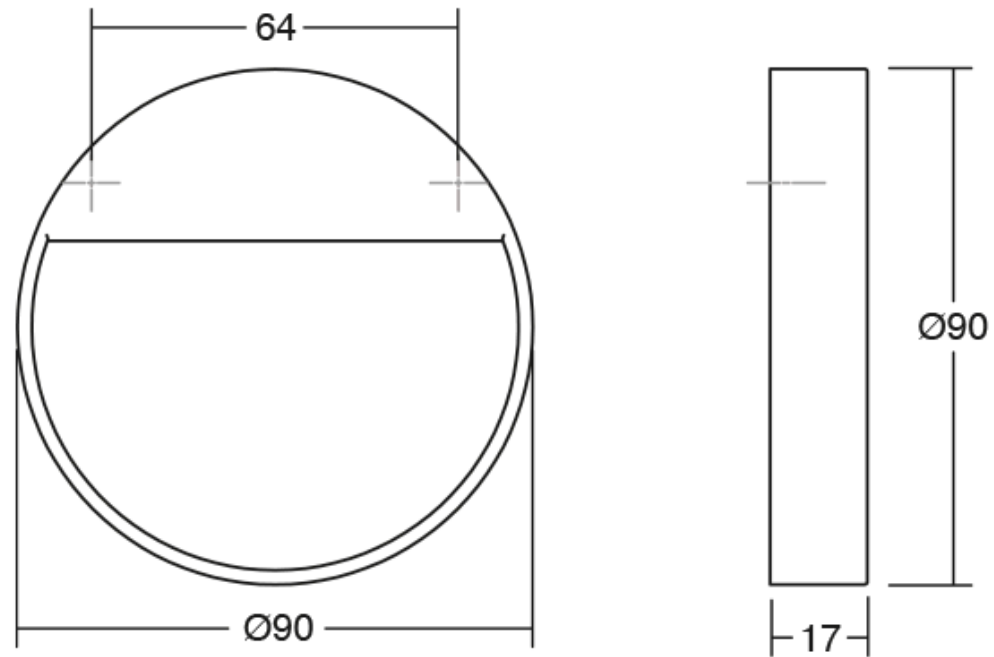

*Bau Round Handle*

Part no. B0496.90