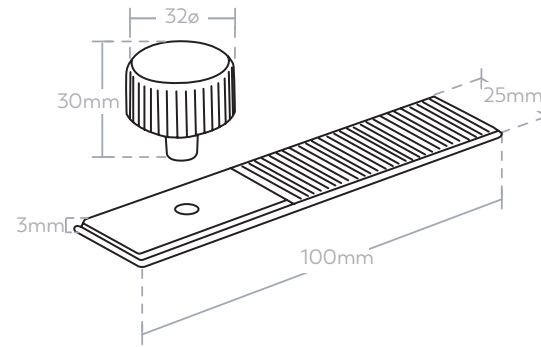

Barrington Handles

Bar Handle - BBH160
Bar Backplate - BBHBP160

Knob - BRK032
Knob Backplate - BRKBP032

Cup Pull - BCP064

Part Number	Hole Centre (C)	Overall Length (L)	Width (W)	Projection (P)
BBH160	160	179	20	29
BBHBP160	160	190	15	3
BCP064	64	105	45	24
BRK032	32 \varnothing	30		30
BRKBP032		100	25	3