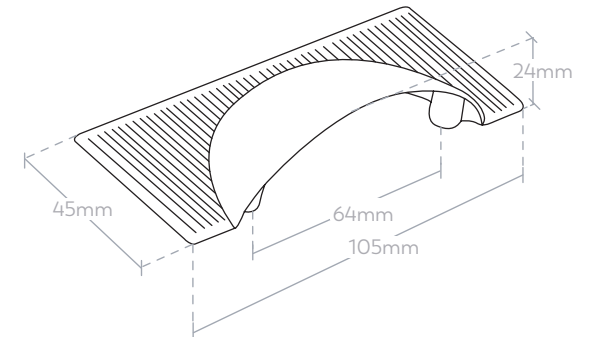

Barrington Handles

Bar Handle - BBH160
Bar Backplate - BBHBP160

Knob - BRK032
Knob Backplate - BRKBP032

Cup Pull - BCP064

Part Number	Hole Centre (C)	Overall Length (L)	Width (W)	Projection (P)
BBH160	160	179	20	29
BBHBP160	160	190	15	3
BCP064	64	105	45	24
BRK032	32 \varnothing	30		30
BRKBP032		100	25	3