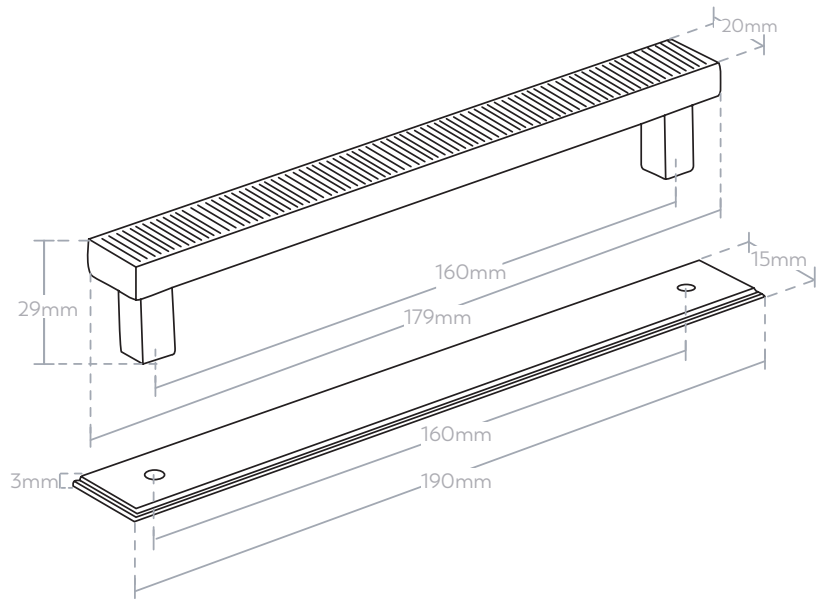

Barrington Handles

Bar Handle - BBH160
Bar Backplate - BBHBP160

Knob - BRK032
Knob Backplate - BRKBP032

Cup Pull - BCP064

Part Number	Hole Centre (C)	Overall Length (L)	Width (W)	Projection (P)
BBH160	160	179	20	29
BBHBP160	160	190	15	3
BCP064	64	105	45	24
BRK032	32 \varnothing	30		30
BRKBP032		100	25	3