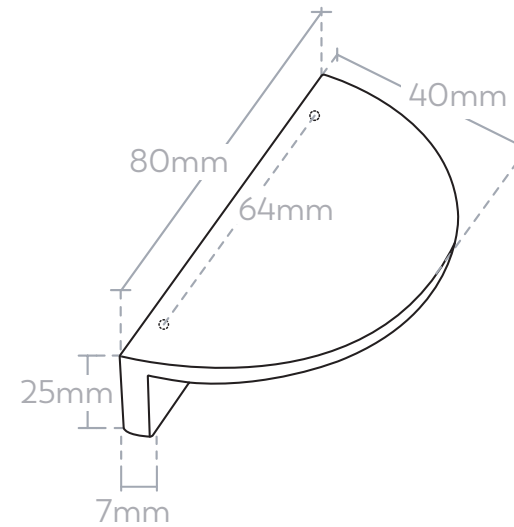

Barrington Eclipse Handles

Large Handle Ribbed - BERB96
Large Handle Plain - BEPL96

Small Handle Ribbed - BERB64
Small Handle Plain - BEPL64

Part Number	Hole Centre (C)	Overall Length (L)	Width (W)	Projection (P)
BERB64	64	80	40	25
BEPL64	64	80	40	25
BERB96	96	110	55	25
BEPL96	96	110	55	25