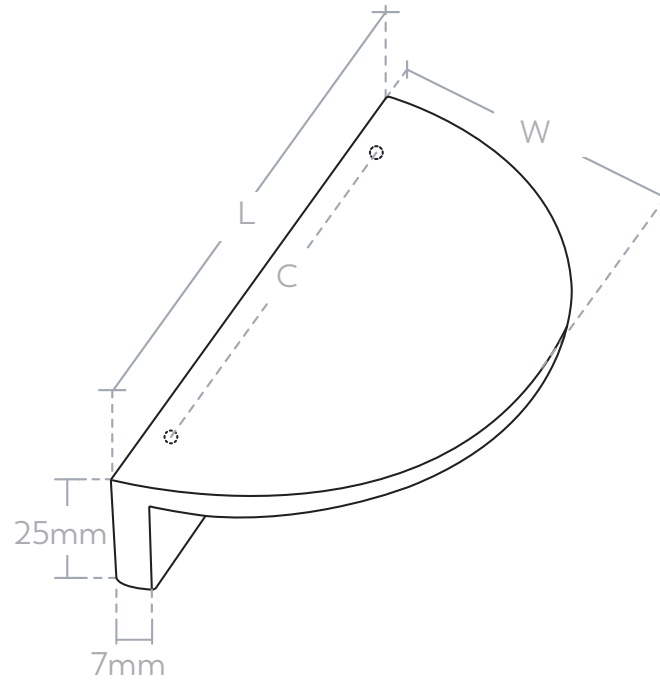

Barrington Eclipse Handles

Large Handle Ribbed - BERB96
Large Handle Plain - BEPL96

Small Handle Ribbed - BERB64
Small Handle Plain - BEPL64

Part Number	Hole Centre (C)	Overall Length (L)	Width (W)	Projection (P)
BERB64	64	80	40	25
BEPL64	64	80	40	25
BERB96	96	110	55	25
BEPL96	96	110	55	25