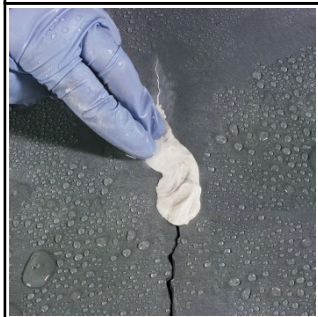

PIG® Epoxy Putty for Wet Surfaces

#PTY259 - Repair Putty • Wet Surface • 6 each

Special PIG Epoxy Putty formulations cover nearly any application. Guaranteed to work or your money back.

- Specially formulated with the highest-quality epoxy resins to bond to wet surfaces, even cures underwater!
- Convenient, premeasured epoxy has Parts A and B in one tube so you can fix it fast
- Mixes easily simply by kneading to a uniform color
- After curing, can be drilled, sawed, sanded, filed, tapped, machined or painted
- 20-minute working time
- Resists yellowing from UV
- Ideal for repairing fittings, pipes, electrical connections, leaky gaskets, sinks, tanks and boats

ITEM: PTY259 - Pg 1 of 2

PTY259 Specifications

Style:	Repair Putty
Color:	Gray
Dimensions:	7" L
Application:	Wet Surface
Handling Time:	20 Minutes
Pipe Pressure:	Pressurized, Non-Pressurized
Pipe Size:	Unlimited
Repair Type:	Permanent
Temperature Limit:	250°F (121°C) Continuous, 300°F (149°C) Intermittent
Sold as:	6 per box
Weight:	3 lbs.
Composition:	15% Epoxy Resins 1.5% Catalyst 83.5% Non-Hazardous Proprietary Ingredient
UNSPSC:	31201607