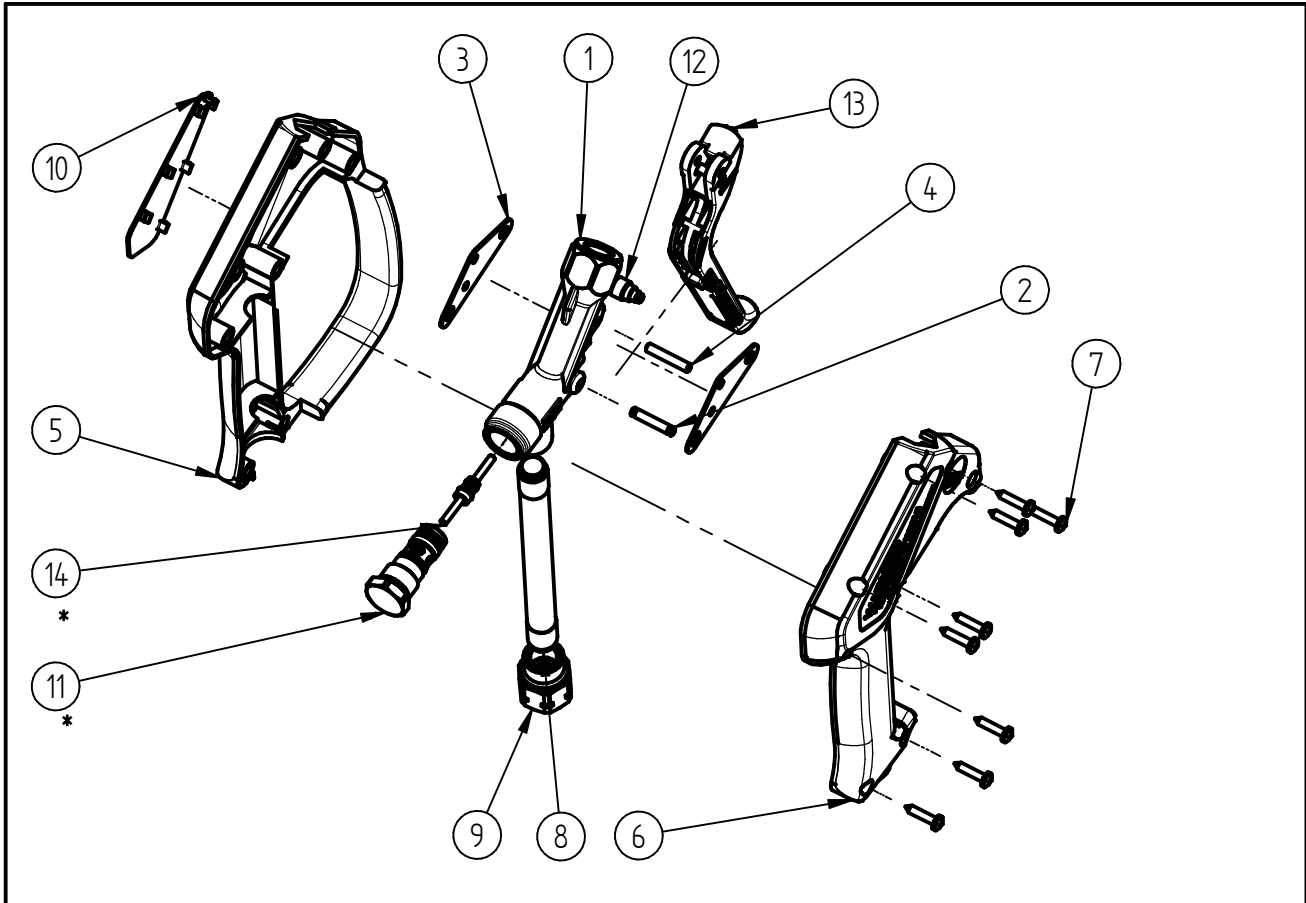

## Spare Parts

# High pressure spray gun ST-2635

Item-No. 202635600

Pos.	Item-No.	Description
1	010007343	Housing ST-2600 1/4"NPT
2	040007060	Pin ST-2600
3	040007059	Support plate ST-2600 new versio
4	040007081	Axle for trigger 4x22 honed
5	020008615	Plastic housing w. h. ST-2600 bl
6	020008620	Plastic housing ST-2600 black
7	040000051	Screw 3.5x16
8	070001397	Pipe inlet stainless steel
9	040001024	Inlet nut 3/8"NPT female
10	020009501	Label ST-2635 indusrtial 400 bar
11	202300469	Valve complete ST-2300 Heavy dut
12	040007062	Pressure coil
13	202600410	Trigger complete ST-2600 black
14	202300380	Piston ST-2300 rod complete

## Repair-Kits

Pos.	Item-No.	Description	Pos.	Item-No.	Description
*	202300492	Repair-Kit ST-2300 Heavy duty			