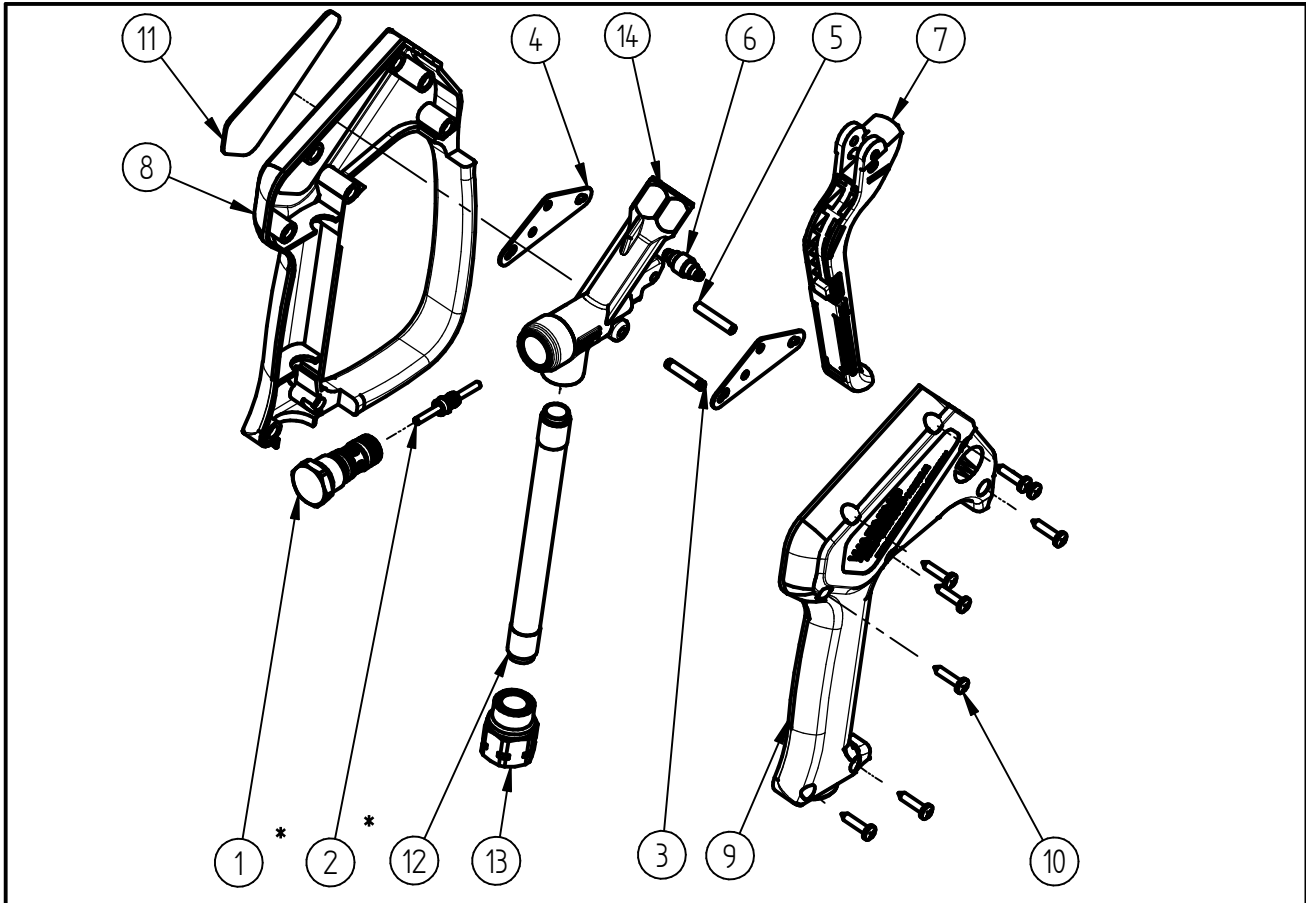

Spare Parts

High pressure spray gun ST-2605

Item-No. 202605600

Pos.	Item-No.	Description
1	202300461	Valve TM ST-2300/2600 V2
2	202300380	Piston rod complete
3	040007060	Pin ST-2600
4	040007059	Support plate ST-2600
5	040007081	Axle for trigger 4x22 honed
6	040007062	Pressure coil
7	202600410	Trigger complete ST-2600 black
8	020008615	Plastic housing w. h. ST-2600 black
9	020008620	Plastic housing ST-2600 black
10	040000051	Screw 3.5x16
11	020008700	Label ST-2605 lila 5000PSI
12	070001397	Pipe inlet stainless steel
13	040001024	Inlet nut 3/8"NPT female
14	010007343	Housing ST-2300/2600 1/4" NPT

Repair-Kits

Pos.	Item-No.	Description	Pos.	Item-No.	Description
*	202300490	Repair-Kit			