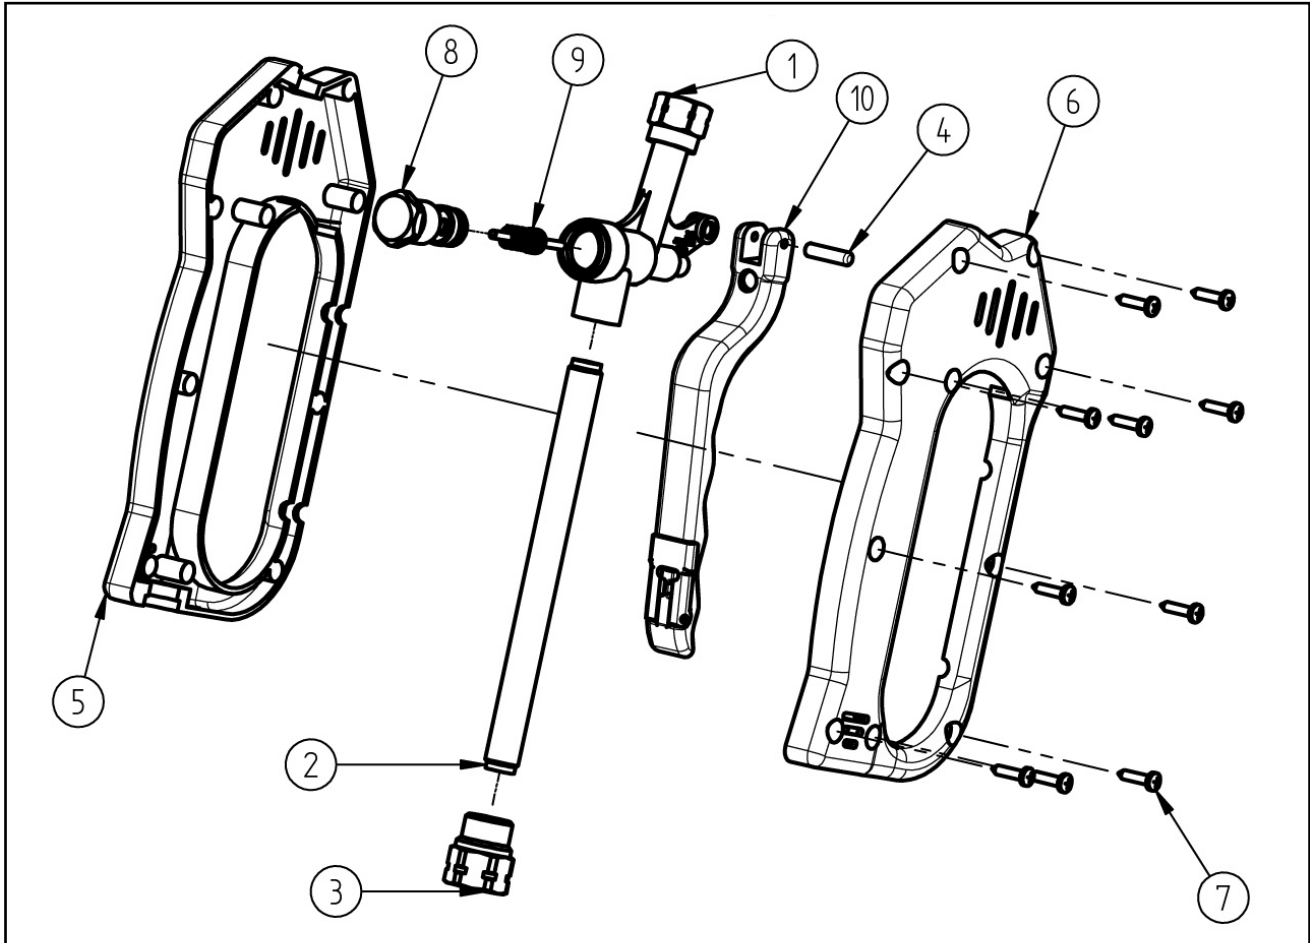

Spare Parts
Spray Gun ST - 601
 Item-No. 200601610

Pos.	Item-No.	Description
1	01 0000 180	Brass Housing ST-601
2	07 0001 577	Stainless steel pipe
3	01 0002 610	Inlet - nut 3/8" NPT female
4	04 0000 060	Pin 5x20
5	02 0000 151	Plastic housing with label ST-601
6	02 0000 161	Plastic housing ST-601
7	04 0000 050	Screw zinc plated
8		Valve complete
9		Piston rod complete
10	20 0601 470	Trigger ST-601 complete

available in repair kit only