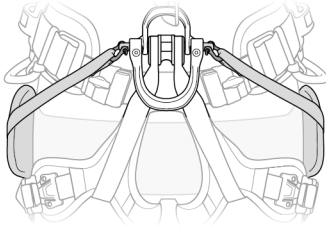

(3)

(4)

PETZL
F-38920 Crolles
[PETZL.COM](https://www.petzl.com)
ISO 9001
© Petzl
Made in Romania

Sustaining our Community
Au service de la Communauté
FONDATION-PETZL.ORG

Installation on the gated ventral attachment point, with shackles

Installation sur point d'attache ventral ouvrable avec manilles

----- Or / ou -----

➡ **i** **ASTRO BOD FAST**
ASTRO SIT FAST

Installation on the textile connection point

Installation sur point d'accroche textile