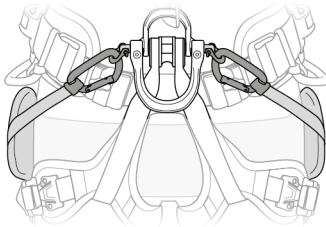

(3)

(4)

PETZL
F-38920 Crolles
[PETZL.COM](https://www.petzl.com)
ISO 9001
© Petzl
Made in Romania

Sustaining our Community
Au service de la Communauté
FONDATION-PETZL.ORG

Installation on the gated ventral attachment point, with shackles

Installation sur point d'attache ventral ouvrable avec manilles

----- Or / ou -----

➡ **i** **ASTRO BOD FAST**
ASTRO SIT FAST

Installation on the textile connection point

Installation sur point d'accroche textile