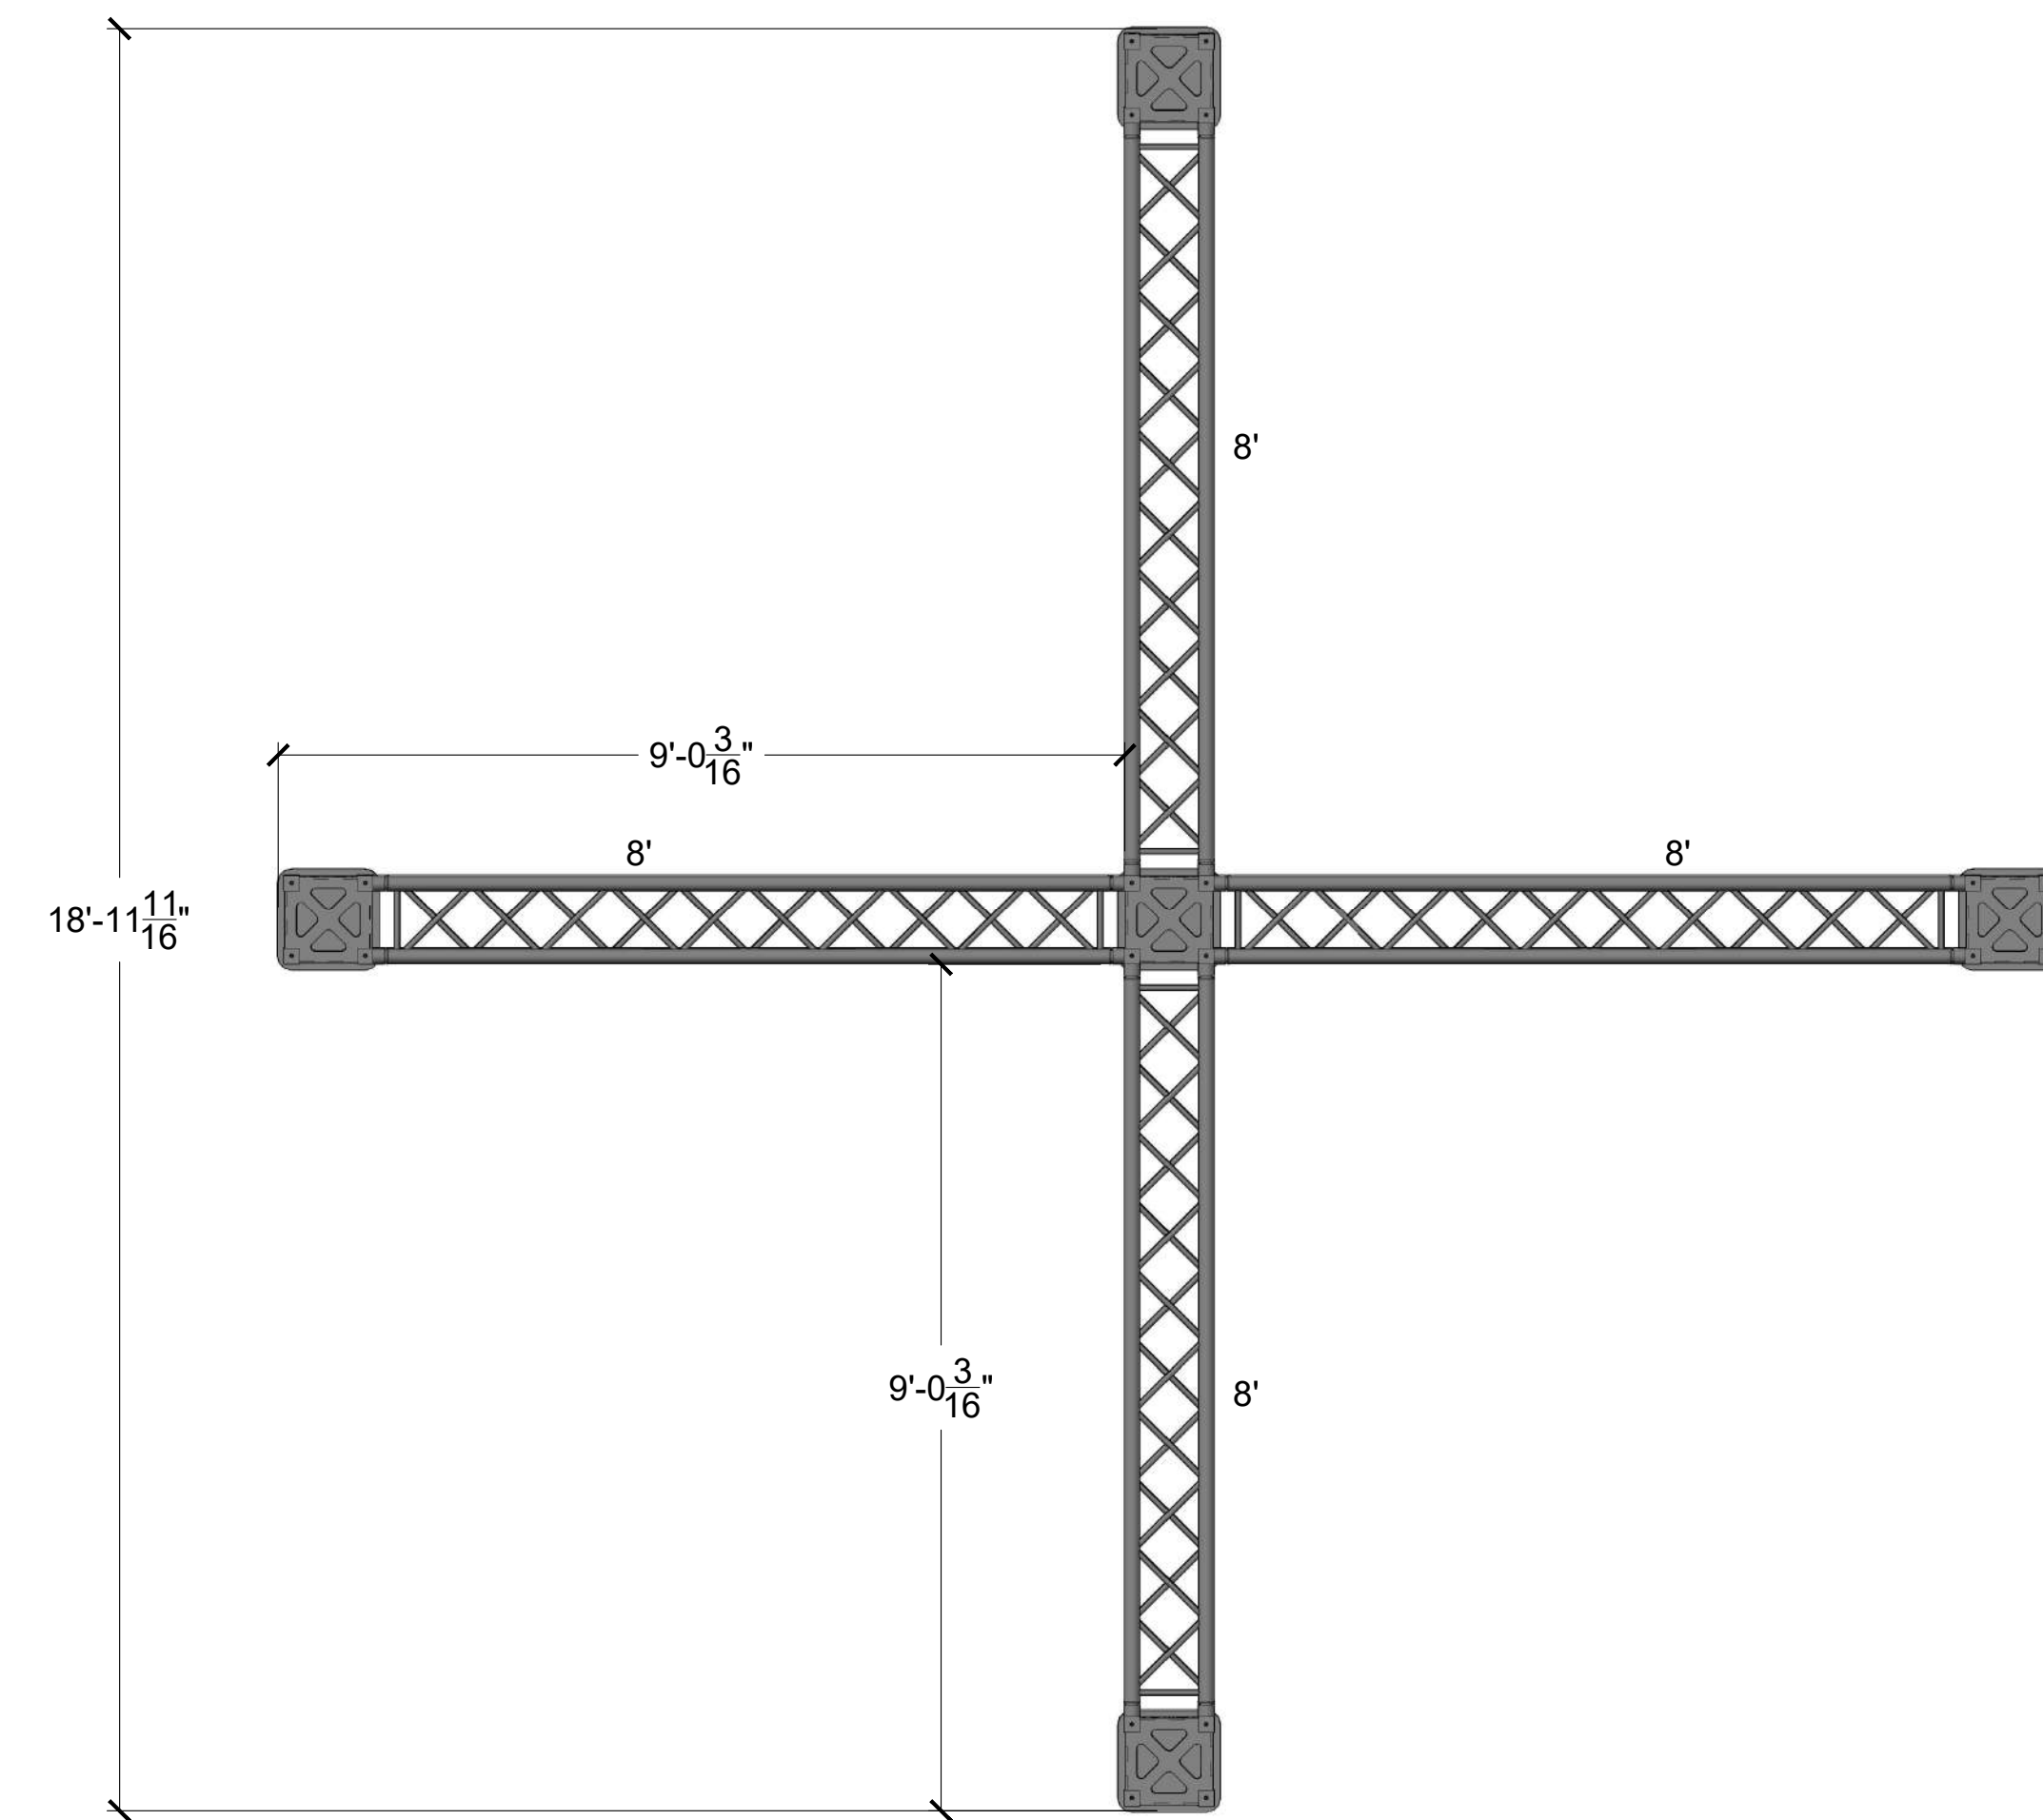

FRONT ELEVATION

SIDE ELEVATION

PLAN VIEW

19' - VERTO - T-BOOTH