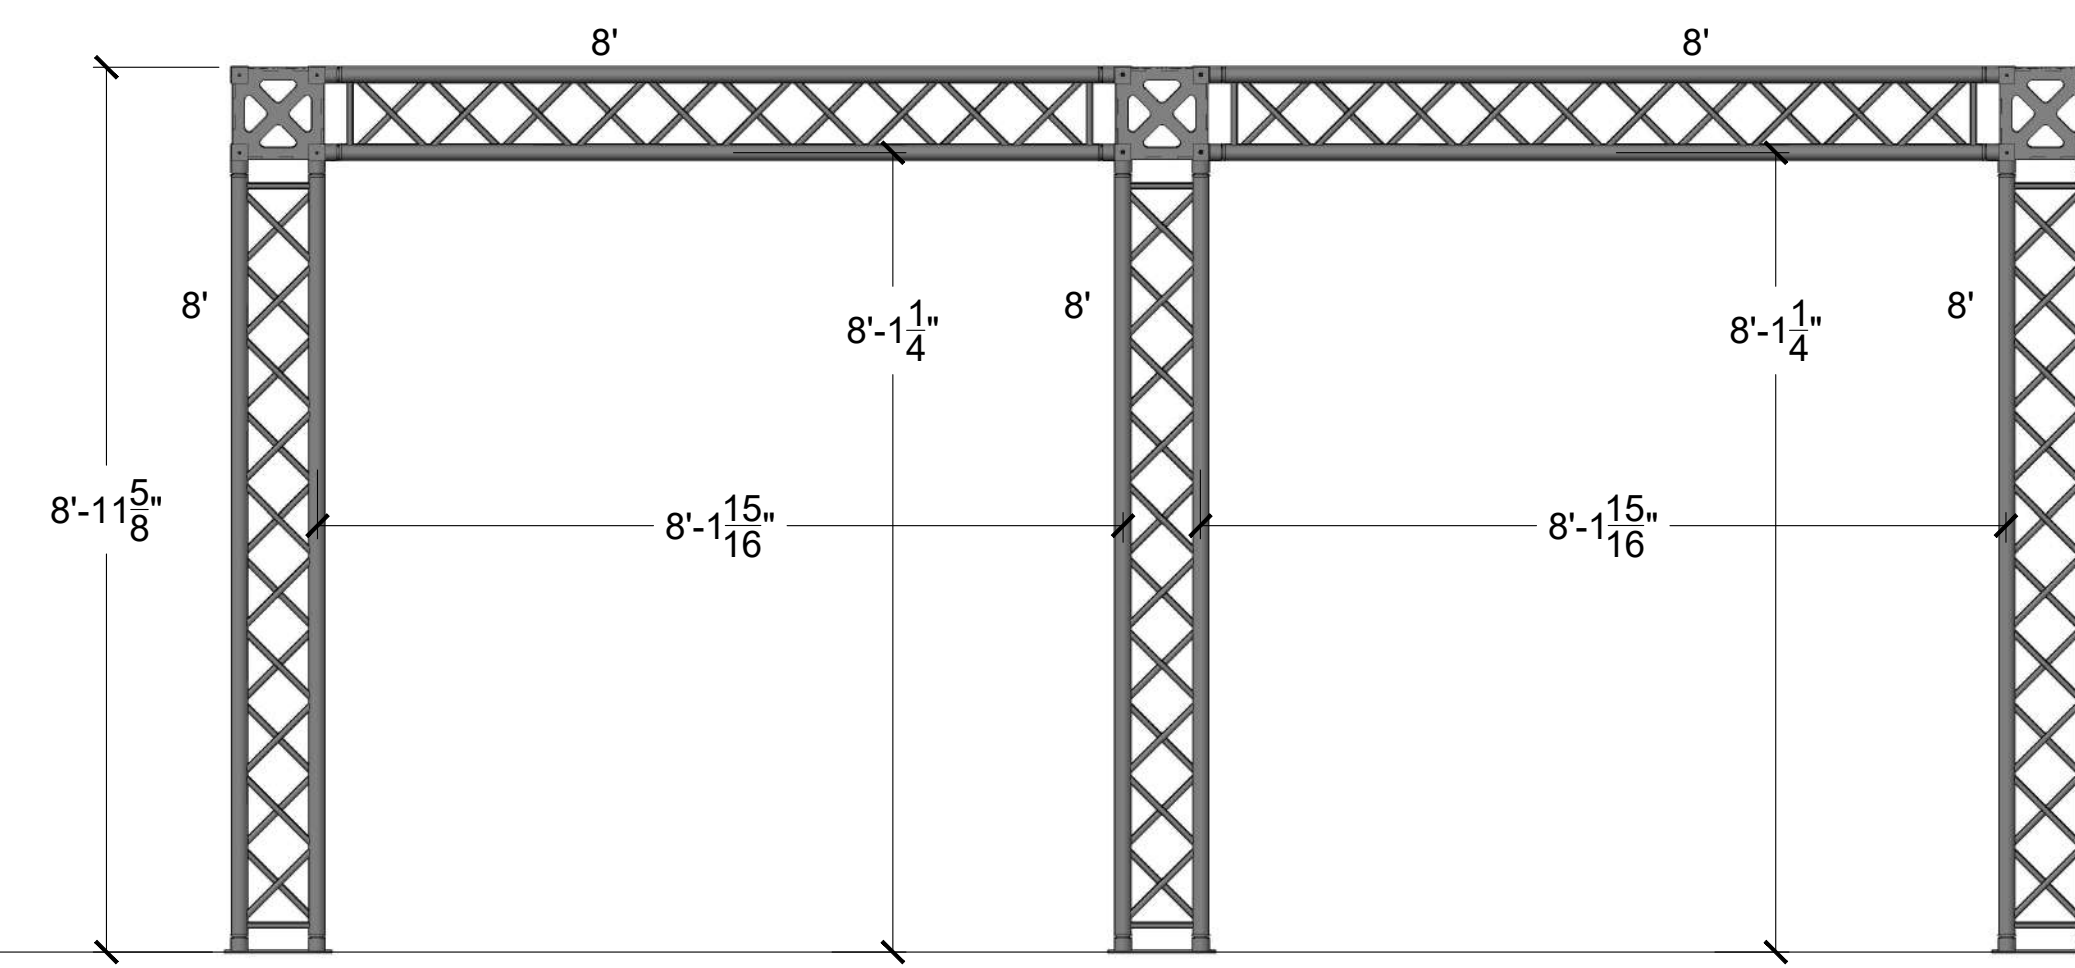

FRONT ELEVATION

SIDE ELEVATION

PLAN VIEW

19' - VERTO - T-BOOTH