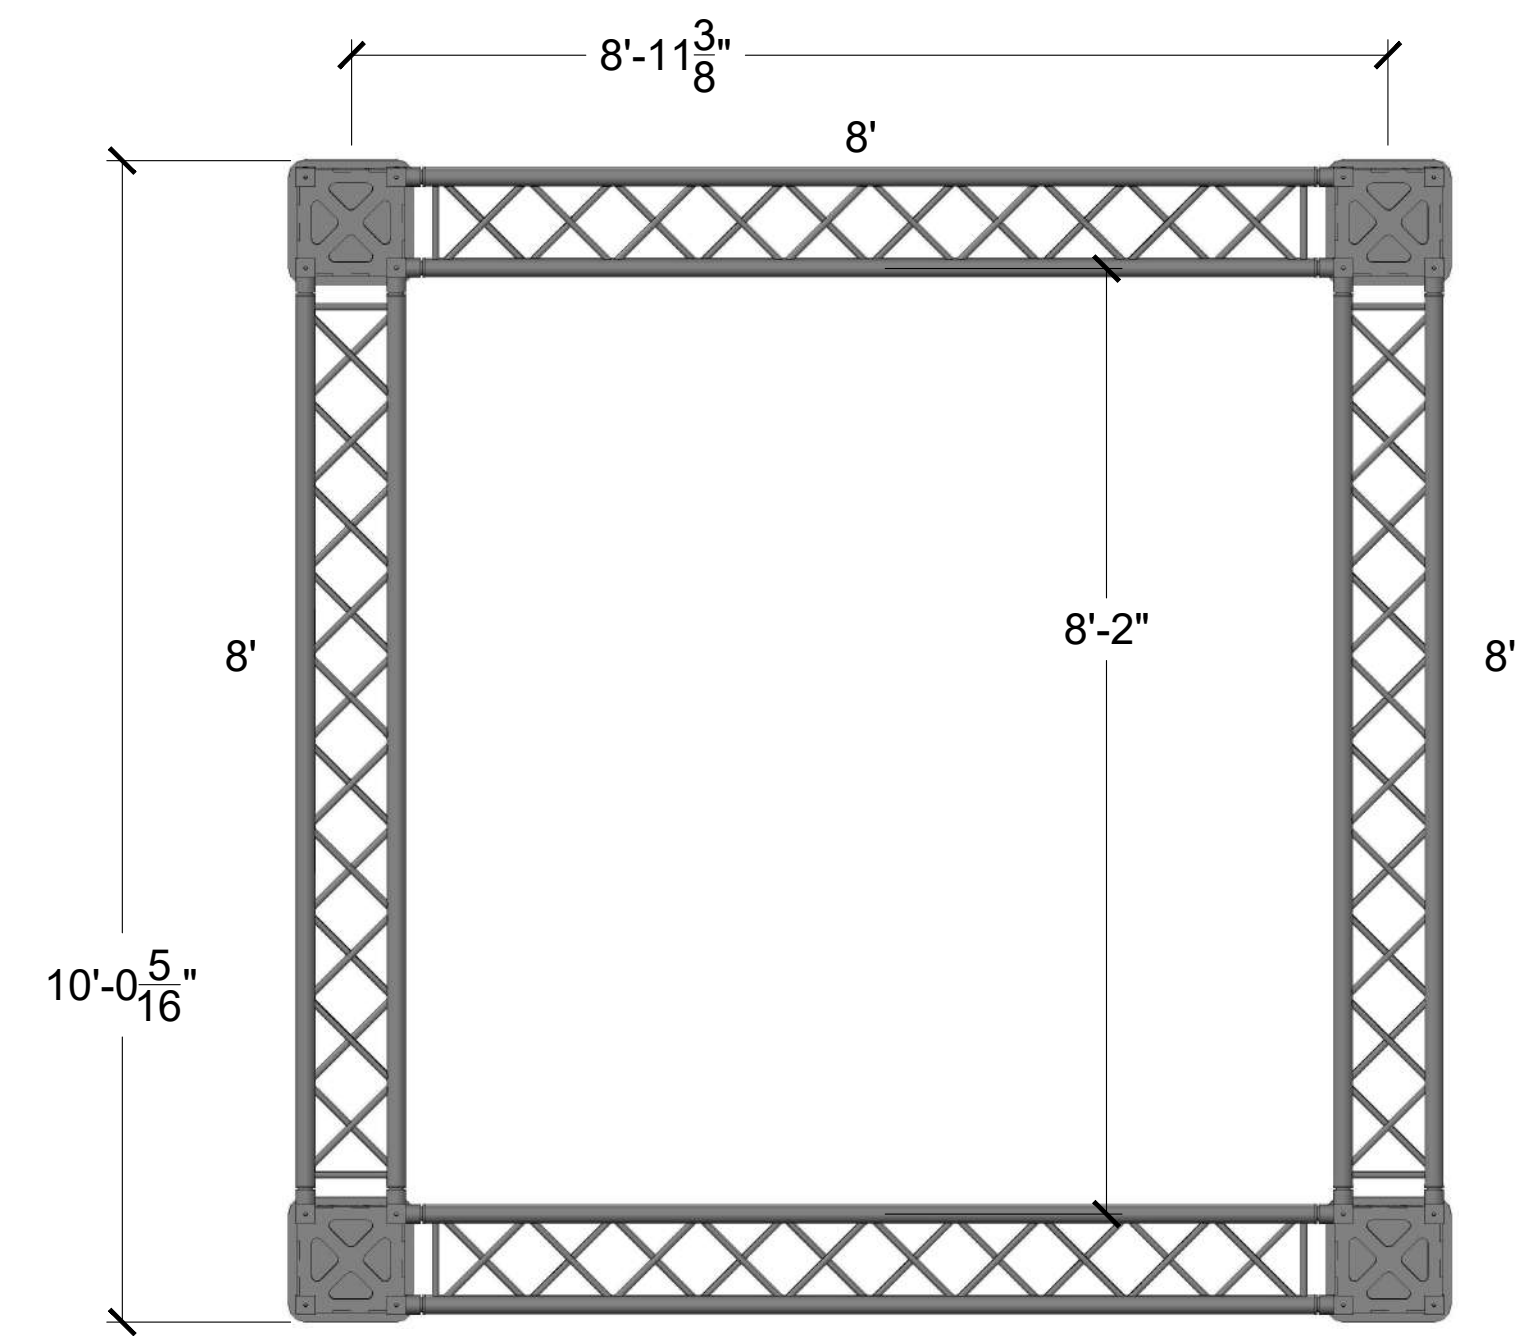

FRONT ELEVATION

SIDE ELEVATION

PLAN VIEW

10' - VERTO - SQUARE-BOOTH