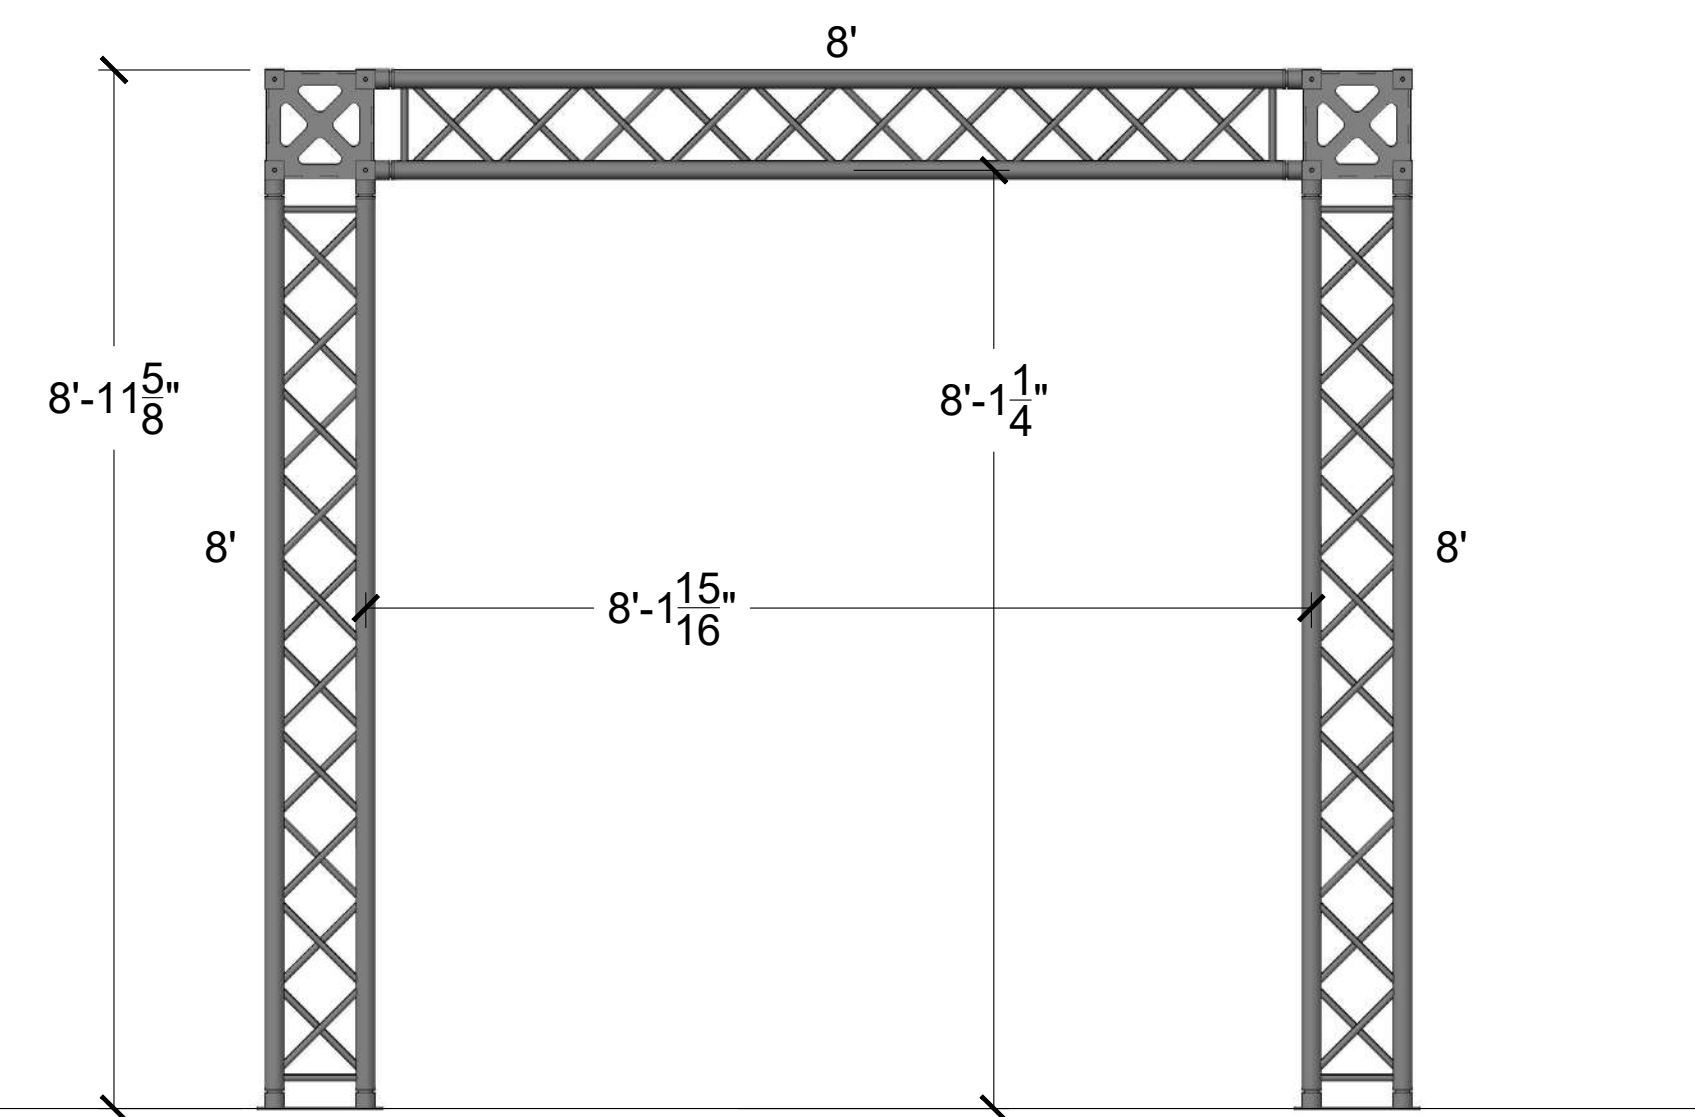

FRONT ELEVATION

SIDE ELEVATION

PLAN VIEW

10' - VERTO - SQUARE-BOOTH