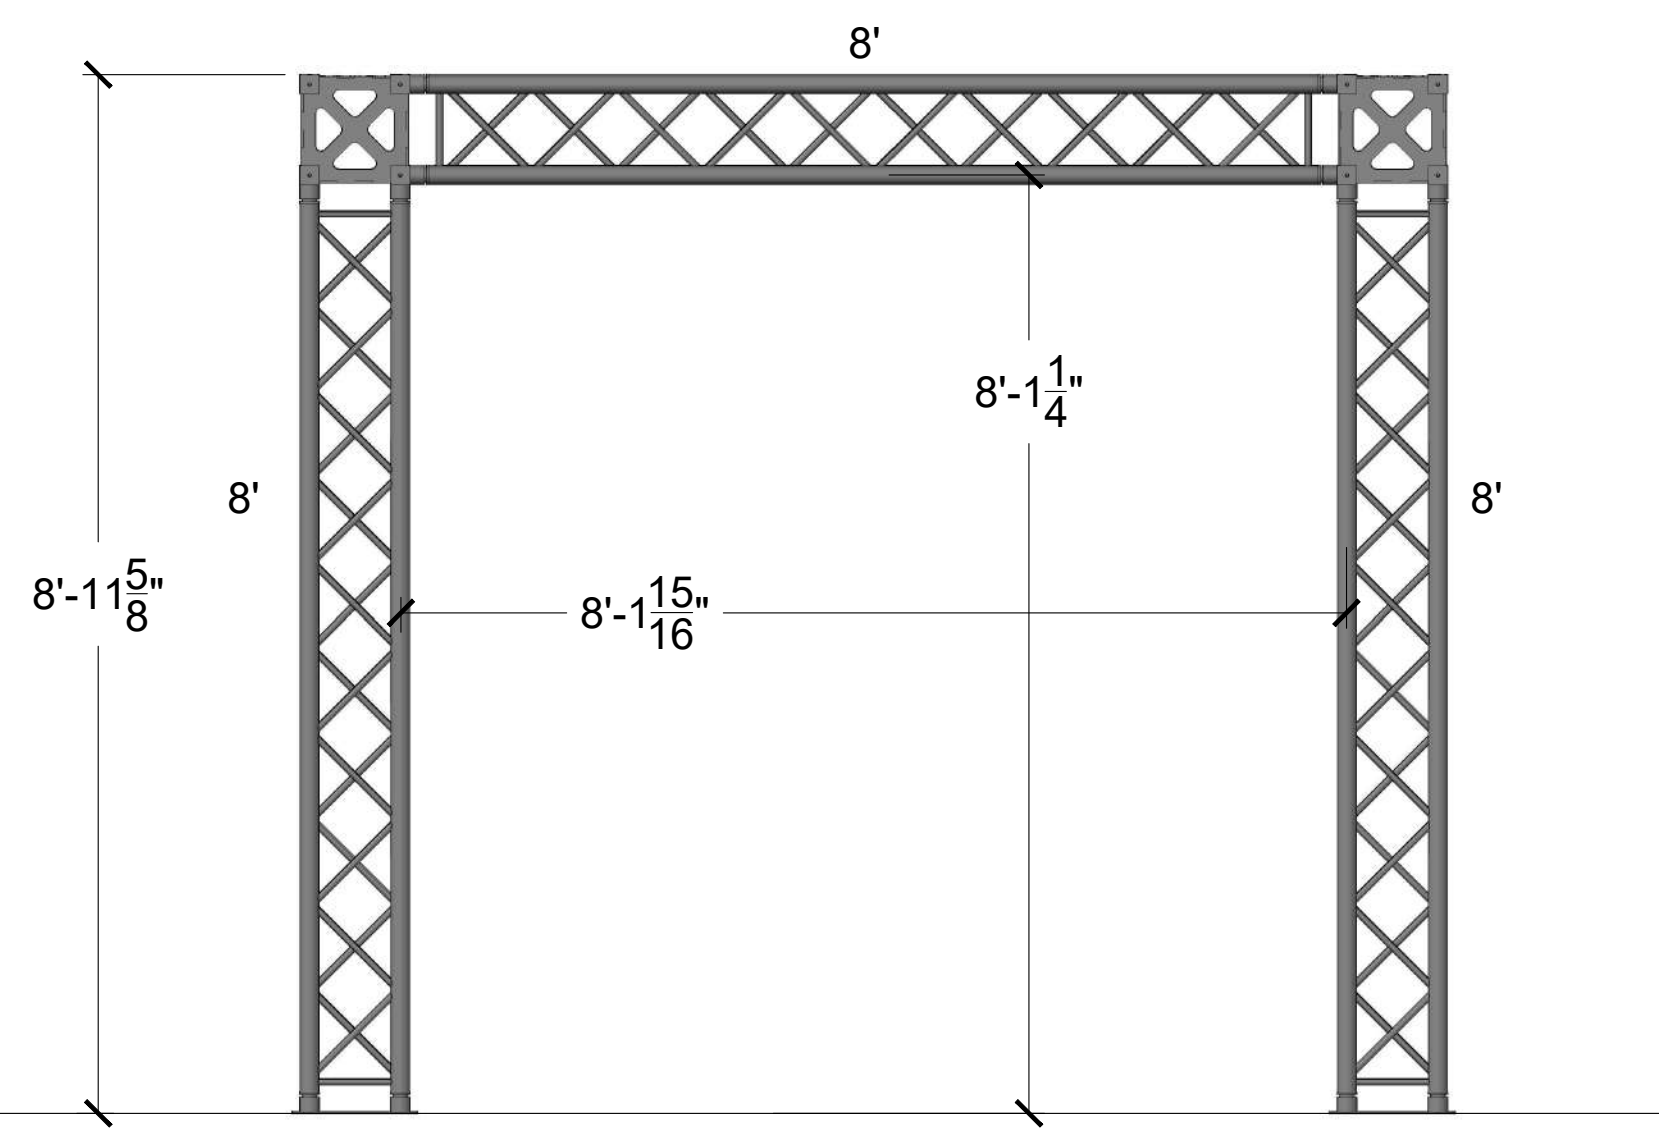

FRONT ELEVATION

SIDE ELEVATION

PLAN VIEW

10' - VERTO - L-BOOTH