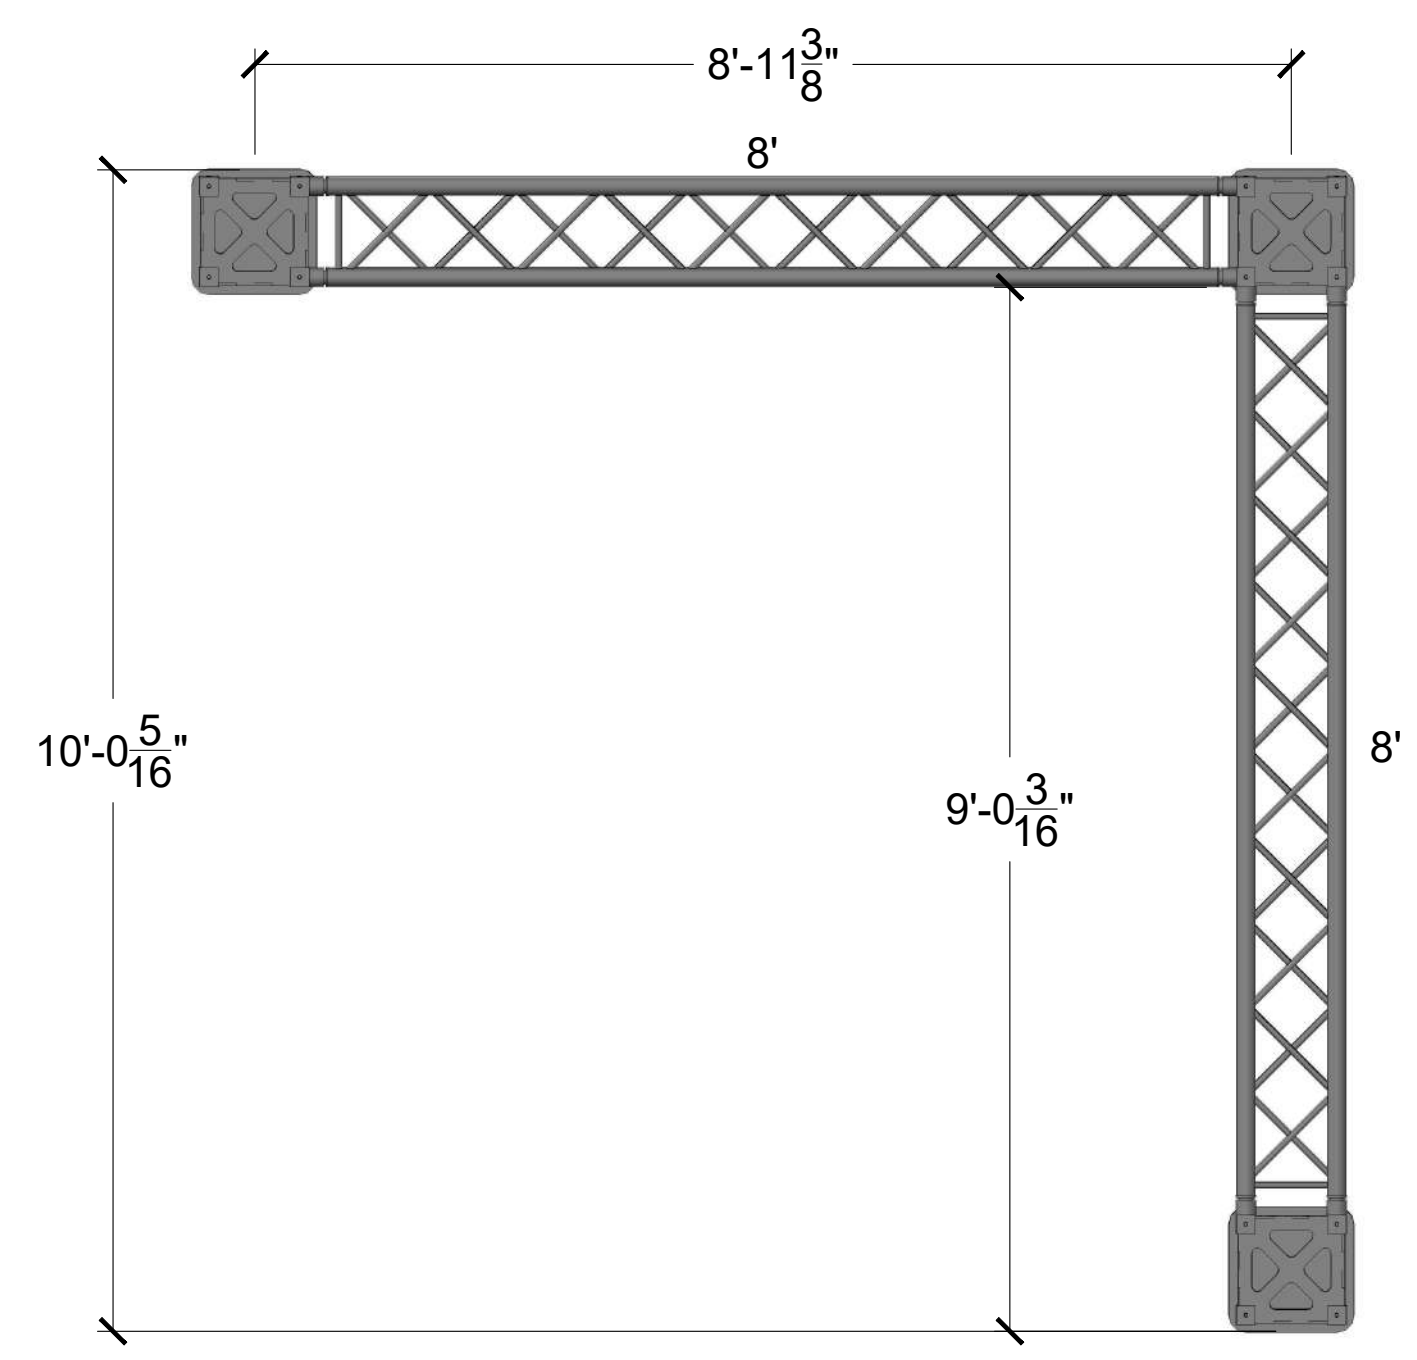

FRONT ELEVATION

SIDE ELEVATION

PLAN VIEW

10' - VERTO - L-BOOTH