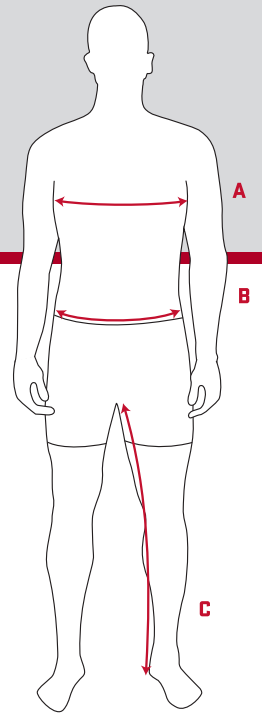

# SIZE GUIDE

## HOW TO TAKE YOUR MEASUREMENTS

### A Chest

Measure horizontally around the widest part of the chest/bust. Make sure you keep the tape measure straight across your back.

### B Waist

Measure horizontally around your natural waistline at navel height.