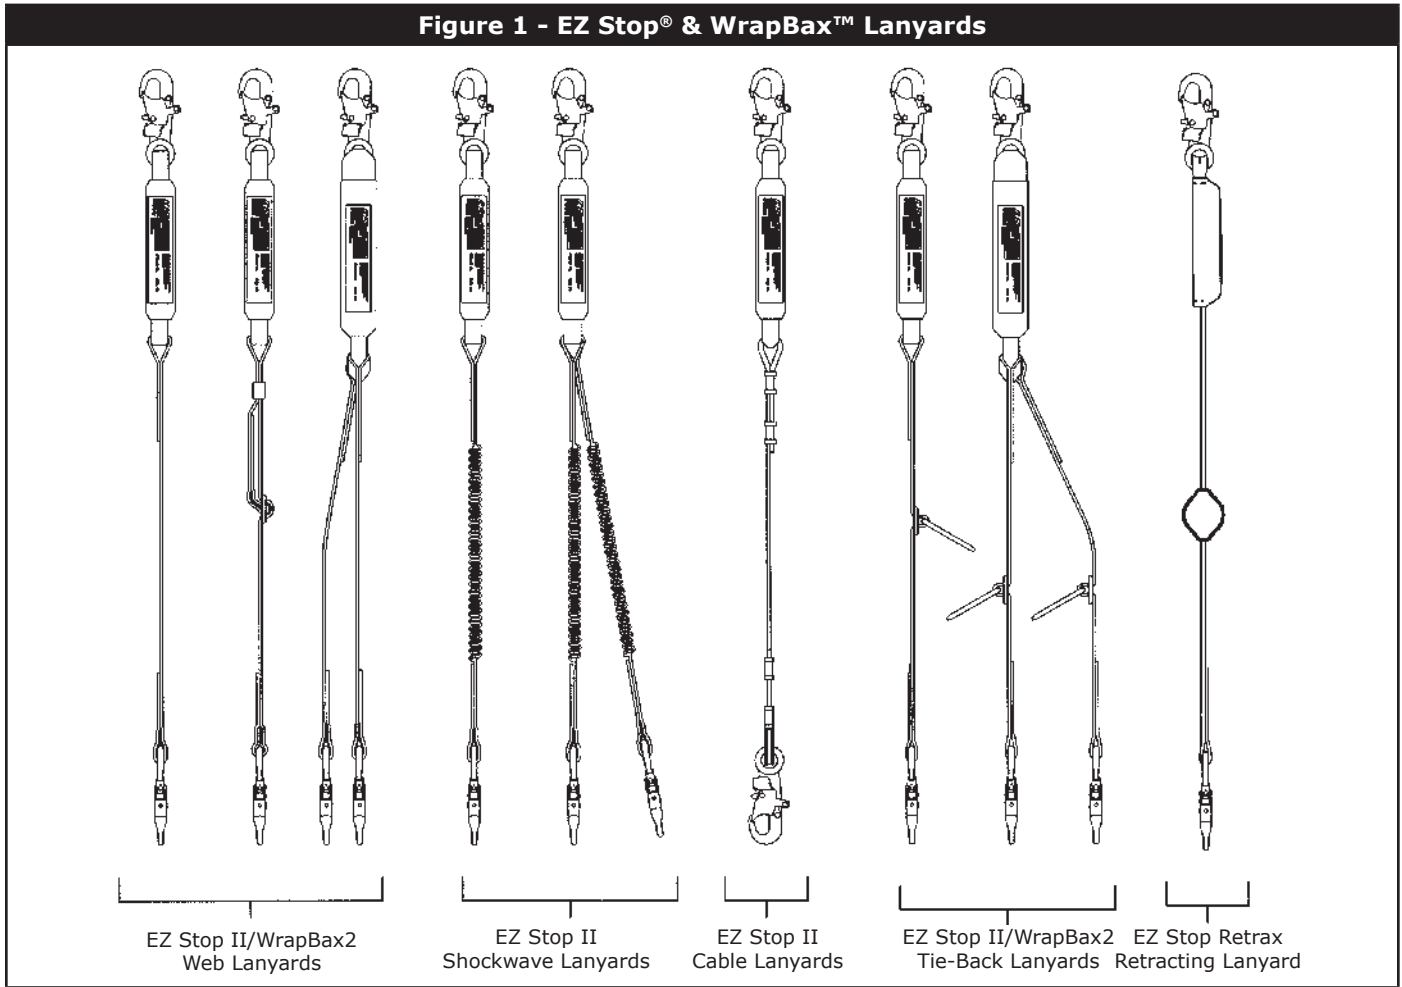

EZ Stop® & WrapBax™
6 Foot Free Fall Energy Absorbing Lanyards
 Model Number: (see Table 2)

SUPPLEMENT FOR USER INSTRUCTION 5902143 & 5902186

EZ STOP® & WRAPBAX™ 6 FOOT FREE FALL ENERGY ABSORBING LANYARDS

This Supplemental Instruction contains information specific to 6 Foot Free Fall EZ Stop II, EZ Stop Retrax, and WrapBax2 Energy Absorbing Lanyards that meet the ANSI Z359.13 standard. It should be used with EZ Stop® Lanyards User Instruction Manual 5902143 and WrapBax™ Lanyards User Instruction Manual 5902186.