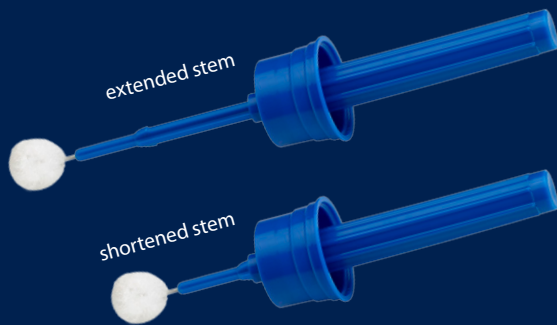

NEW FROM THE INNOVATORS AT WELD-ON®

SuperDauber™

Our newly engineered dauber:

- Fully adjustable, telescopic stem to fit quart, pint and 1/2 pint cans
- Easy grip, ribbed handle allows better dauber control
- Shed-resistant dauber material for smooth, full application of cement or primer

Weld-On's "SUPER" applicator series includes the SuperDauber™ for pipe diameters < 3" and SuperSwab® for larger pipe diameters.

PART NO.	DESCRIPTION	UNITS/ CASE
10832	SuperDauber 75 - 3/4" dauber for pipe diameter: • 3/4" - 1 1/2" CTS pipe • 1/2" - 1 1/2" Sch. 40 and Sch. 80 IPS pipe	50
10833	SuperDauber 150 - 1 1/4" dauber for pipe diameter: • 1 1/2" - 2" CTS pipe • 1 1/4" - 3" Sch. 40 and Sch. 80 IPS pipe	50