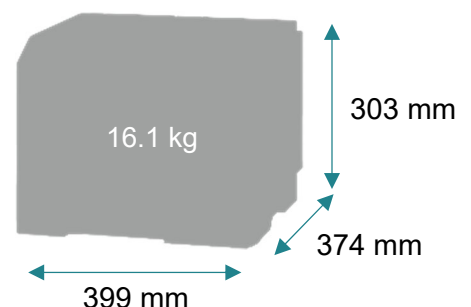

* : Up to 3 trays can be added. (Different types of trays can be combined)

Specifications

Printing	
Display	4.3-inch (10.9 cm) Colour touch screen
Print Speed: Up to	Black: 47 ppm (A4)
Time to First Page: As fast as	Black: 6 seconds
Print Resolution	Black: 1200 Image Quality, 1200 x 1200 dpi, 2400 Image Quality, 600 x 600 dpi
Memory	1024 MB
Hard Disk	Option available
Supplies	
Toner Cartridge Yields (up to)	25,000-page Ultra High Yield Cartridge
Imaging Unit Estimated Yield: Up to	60000 pages, based on 3 average letter/A4-size pages per print job and ~ 5% coverage
Cartridge(s) Shipping with Product	6,000-page Toner Cartridge
Paper Handling	
Included Paper Handling	550-Sheet Input, 100-Sheet Multipurpose Feeder, Integrated Duplex, 250-Sheet Output Bin
Optional Paper Handling	250-Sheet Tray, 550-Sheet Tray, 550-Sheet Lockable Tray
Paper Input Capacity: Up to	Standard: 650 pages 75 gsm / Maximum: 2300 pages 75 gsm
Paper Output Capacity: Up to	250 pages 75 gsm
Media Types Supported	Card Stock, Envelopes, Paper Labels, Plain Paper, Transparencies
Media Sizes Supported	A6, Oficio, 7 3/4 Envelope, 9 Envelope, JIS-B5, A4, Legal, A5, Letter, Statement, Executive, Universal, DL Envelope, Folio, 10 Envelope
General Information	
Standard Ports	One Internal Card Slot, Rear USB 2.0 Specification Hi-Speed Certified (Type B), Gigabit Ethernet (10/100/1000), Front USB 2.0 Specification Hi-Speed Certified port (Type A), Rear USB 2.0 Specification Hi-Speed Certified Port (Type A)
Wi-Fi	Option available (802.11 a/b/g/n/ac Wireless)
Noise Level: Operating	Print: 56 dBA
Specified Operating Environment* ¹	Humidity: 8 to 80% ² Relative Humidity, Temperature: 10 to 32°C ³ (excluding faults caused by condensation)
Size (mm - H x W x D) / Weight (kg)	303 x 399 x 374 mm / 16.1 kg