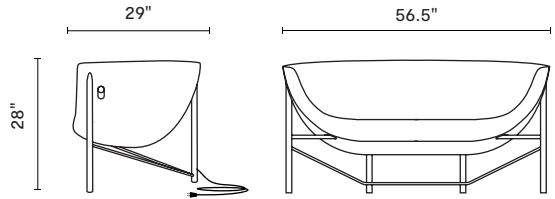

KOSMOS LOUNGE

The heated Kosmos Lounge is designed to keep two warm and relaxed indoors and out, day or night. Simply plug it in, adjust the temperature and enjoy. Only from Galanter & Jones.

“The simplest and most welcome innovation in garden furniture we’ve seen in, oh, forever.”

—Flora Grubb,
Owner, Flora Grubb Gardens

MATERIAL & POWER INFORMATION

Cast stone surface with powder coated stainless steel frame. Plug-in ready with an approximately 8-foot long cord that exits the rear leg. Adjustable temperature control for energy-efficient heating. Standard 120 volt power, 1250 watts, 10.4 amps.

*The average US owner experiences a net cost of $40.5 per 6 hours of use on their energy bill

FEATURES

Heated

Durable

Outdoor Rated

FRAME COLOR

Matte Black

SURFACE COLOR

Graphite

415-937-0336
galanterandjones.com
@galanterandjones

#heatyourseat