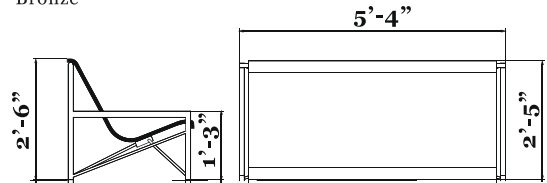

415-937-0336
www.galanterandjones.com
[@galanterjones](https://www.instagram.com/galanterjones)