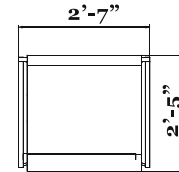

BASE COLORS

415-937-0336
www.galanterandjones.com
[@galanterjones](https://www.instagram.com/galanterjones)