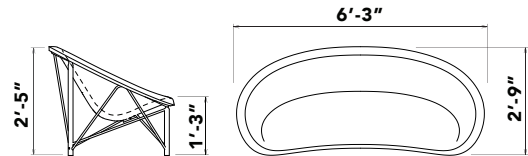

415-937-0336
www.galanterandjones.com
@galanterjones