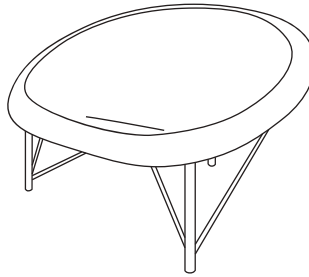

HELIOS CHAIR

The Helios chair is a piece of radiantly heated outdoor furniture, the first and only of its kind. Smooth like a river rock, the Helios warms your entire body with its efficient and comfortable design.

Imagine the feeling of relaxing in a hot tub without getting wet. Now picture the Helios on your deck, in your garden, on a rooftop, or après-ski. The Helios keeps you warm in all seasons, day or night.

Designed and made by hand in California.

MATERIALS

Cast stone surface 1" thick with fully integrated colors. 120 lb. with a powder-coated steel base.

POWER & CONTROLS

Plug-in ready. Adjustable temperature controls for energy-efficient radiant heating. Standard 120V power, 750 watts, 6.3 amps.

© Galanter & Jones 2015

SURFACE COLORS