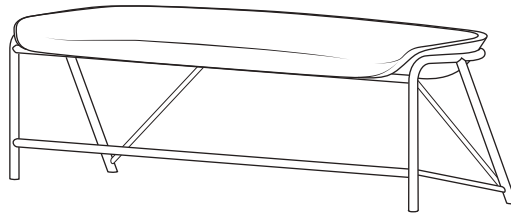

## PYLOS BENCH

The Pylos bench is a piece of radiantly heated outdoor furniture, the first and only of its kind. Smooth like a river rock, the Pylos warms your body with its efficient and comfortable design.