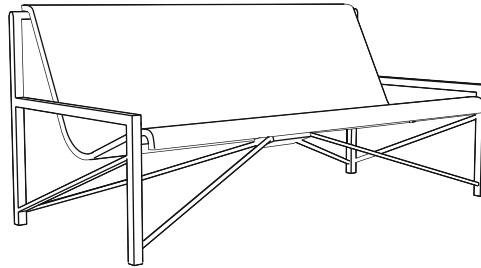

## EVIA LOUNGE

The Evia lounge is a piece of radiantly heated outdoor furniture, the first and only of its kind. Smooth like a river rock, the Evia warms your entire body with its efficient and comfortable design.