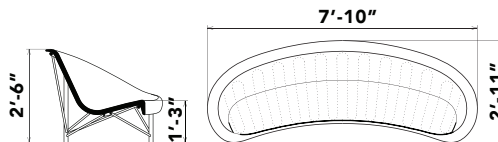

415-937-0336
www.galanterandjones.com
[@galanterjones](https://www.instagram.com/galanterjones)