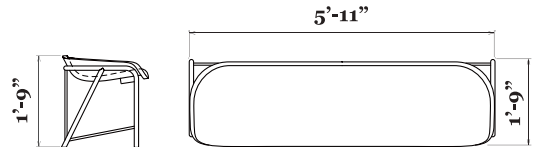

415-937-0336
www.galanterandjones.com
[@galanterjones](https://www.instagram.com/galanterjones)
[#heatedoutdoorfurniture](https://www.facebook.com/galanterjones)