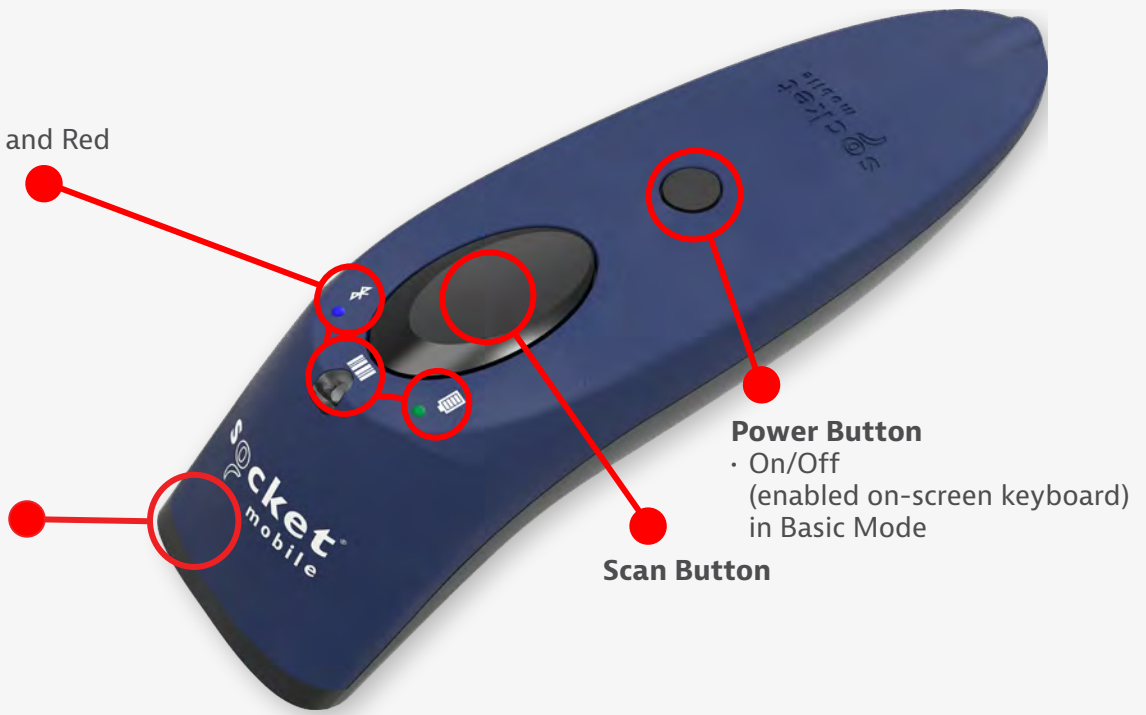

Intuitive LED Indicators

- Battery LED: Green, Amber and Red
- Bluetooth LED: Blue
- Scan LED: Green and Red

Weight/Mass
• 4.1 oz. (117 g)