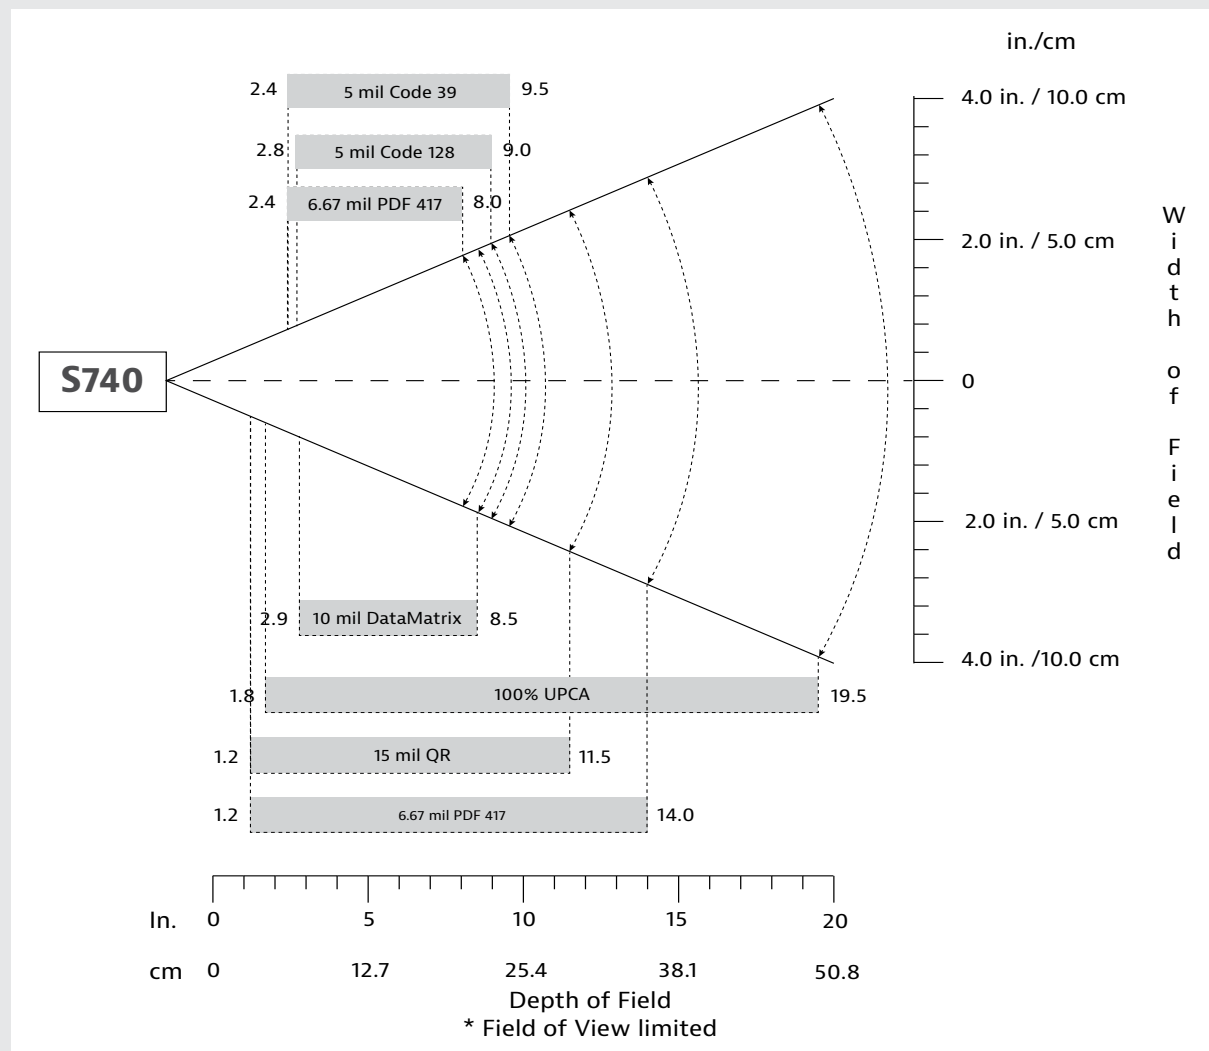

OCR Typeface: OCR-A, OCR-B, MICR (E13B), US currency serial number

Scan Angle:

44.5° (Horizontal) - 33.5° (Vertical)

Sensor Resolution:

1280 horizontal x 960 vertical pixels

Print Contrast:

Down to 25%

Reading Distance:

3.0 to 49.5 cm (1.2 to 19.5 in.) Depends on barcode size, symbology, label media

Decode Ranges

	Near	Far
5 mil Code 39	2.4 in/6.1 cm	9.5 in/24.1 cm
5 mil Code 128	2.8 in/7.1 cm	9.0 in/22.9 cm
6.67 mil PDF417	2.4 in/6.1 cm	8.0 in/20.3 cm
10 mil DataMatrix	2.9 in/7.4 cm*	8.5 in/21.6 cm
100% UPCA	1.8 in/4.6 cm*	19.5 in/49.5 cm
15 mil QR	1.2 in/3.0 cm*	11.5 in/29.2 cm
20 mil QR	1.2 in/3.0 cm	14.0 in/35.6 cm