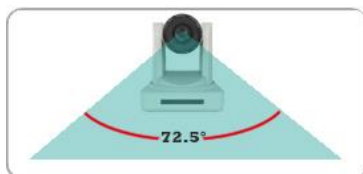

Ultra 72.5° Wide Angle View

The VLCAM230's ultra-wide angle for 72.5, resulting in top-quality crystal image performance. Enhanced pan/tilt and zoom motor performance make moving from preset to preset smoother. The wide field of view makes it easy to see everyone clearly.