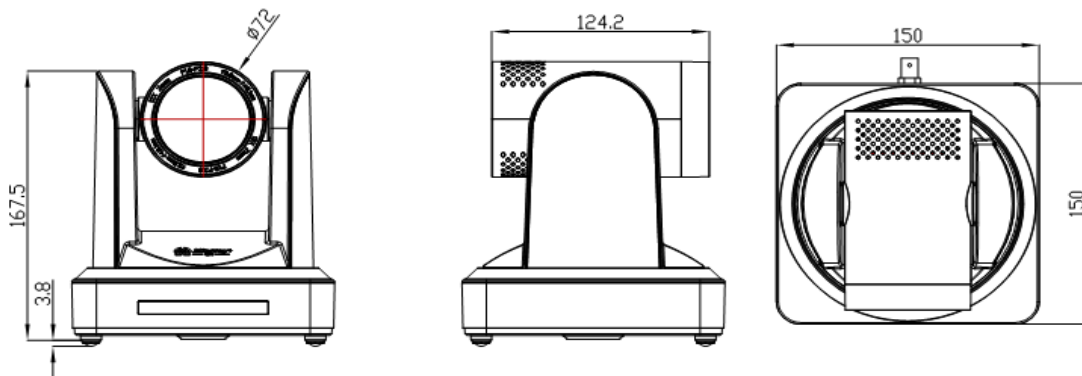

### Physical characteristics

- Dimension: 150×150×167.5mm /
- Weight: 1.4kg

## Dimensions