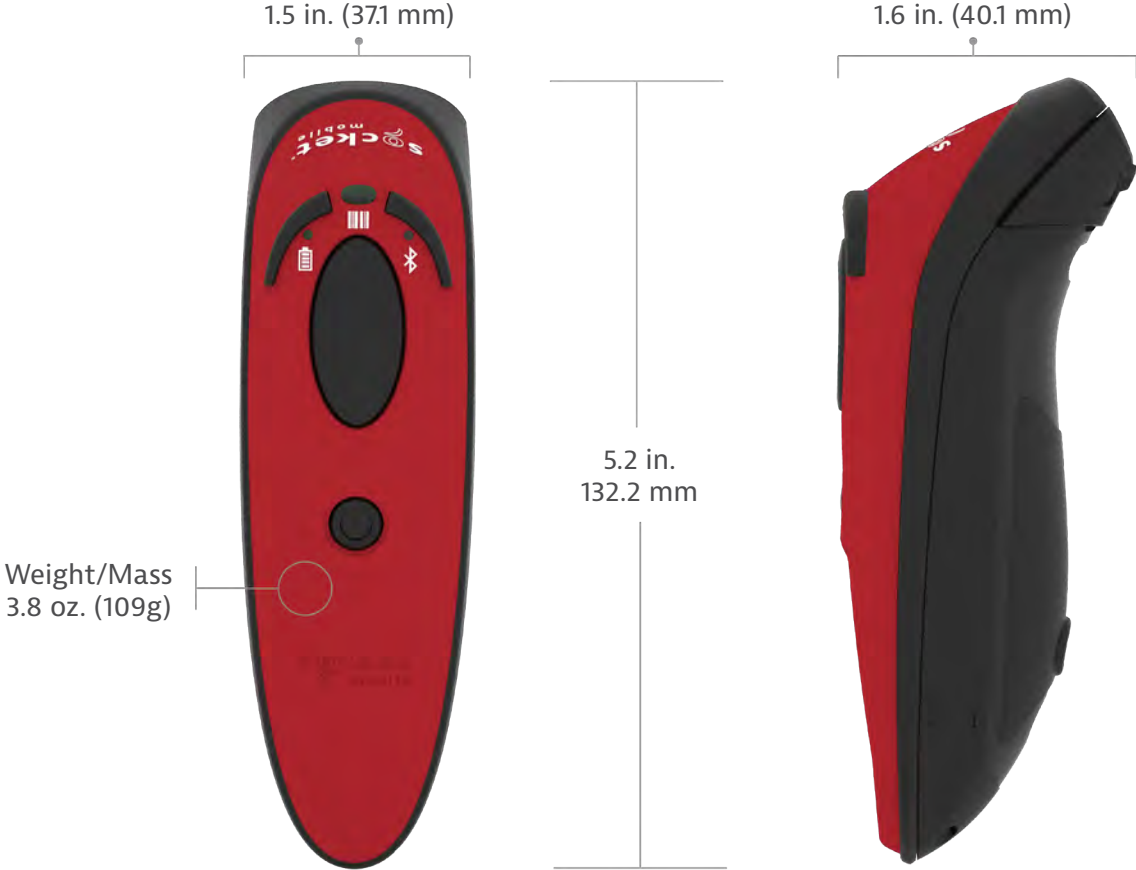

DuraScan® D760

2D/1D Imager

Passport Reader

OCR-A / OCR-B / MICR E13B

Ultimate Barcode Scanner and Passport Reader

The DuraScan D760 is the latest and improved version of the ultimate Bluetooth® barcode scanner. Built for mobility and redesigned for improved durability, the D760 is IP54 compliant, ideal for travel and POS application customers where durability and indoor/outdoor flexibility is required. Travel merchants only need one device to scan purchased items and passports. In addition, Socket Mobile has added a field-replaceable battery based on customer feedback. The scanner is MFi certified and fully compatible with Android and Windows with different Capture SDK versions available.

The D760 reads OCR fonts, passports, travel IDs, DotCode and 2D/1D barcodes on paper and screen. It features great ergonomics, fits perfectly in your hand and is small enough to fit in your pocket. The D760 is fully backwards compatible with prior versions of Socket Mobile's SDK and can be used immediately with any application using native scanning support. To enjoy optimal reliability and performance from the D760, it is recommended that users check with their app provider to ensure they have upgraded to the latest version of Capture SDK.

Physical Characteristics

Single Package includes

- (1) DuraScan D760 , 1D Ultimate Barcode Scanner and Rechargeable Battery (pre-installed)
- (1) Charging Cable
- (1) Wrist Strap
- (1) Get Started insert