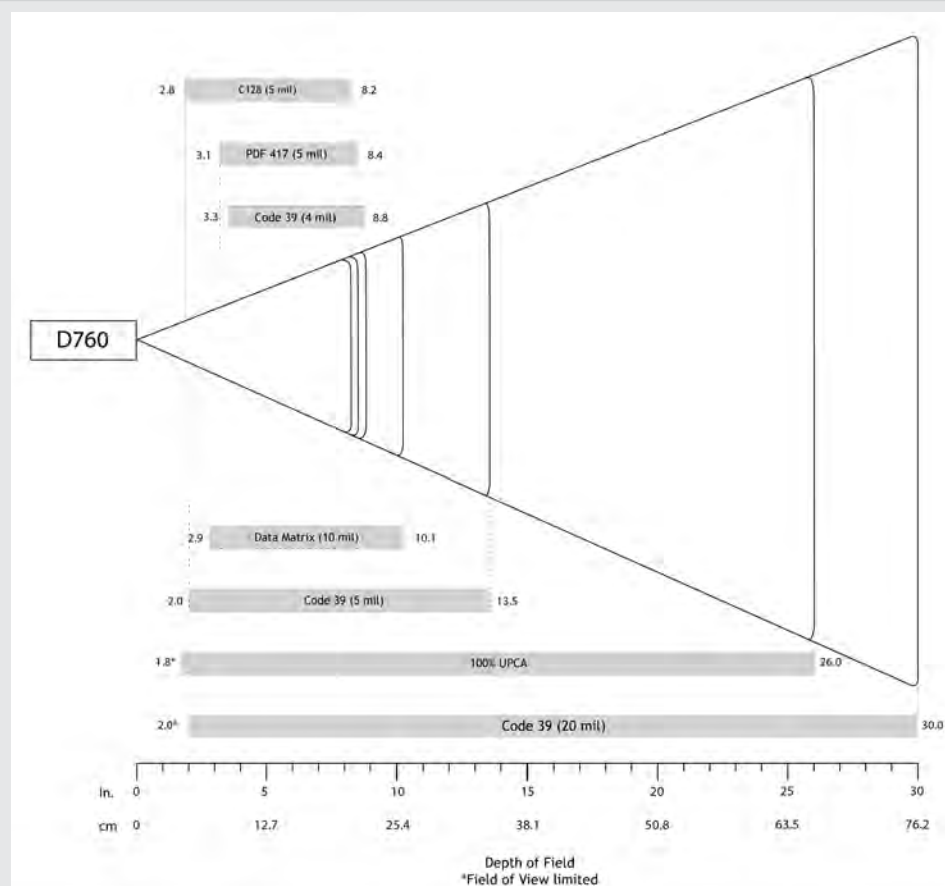

OCR Typeface: OCR-A, OCR-B, MICR-E13B, US currency serial number

Watermark Symbology: Digimarc

Scan Angle:

42° (Horizontal) -28° (Vertical)

Sensor Resolution:

640 horizontal x 400 vertical pixels

Print Contrast:

Down to 25%-20%

Reading Distance:

4.6 to 76.2 cm (1.8 to 30.0 in.) Depends on barcode size, symbology, label media

Decode Ranges:

	Near	Far
4 mil Code 39	3.3 in/8.4 cm	8.8 in/22.4 cm
5 mil Code 128	2.8 in/7.1 cm	8.2 in/20.8 cm
5 mil Code 39	2.0 in/5.08 cm	13.5 in/34.3 cm
10 mil Data Matrix	2.9 in/7.4 cm	10.1 in/25.7 cm
100% UPC A	1.8 in/4.6 cm*	26.0 in/66.0 cm
20 mil Code 39	2.0 in/5.08 cm*	30.0 in/76.2 cm