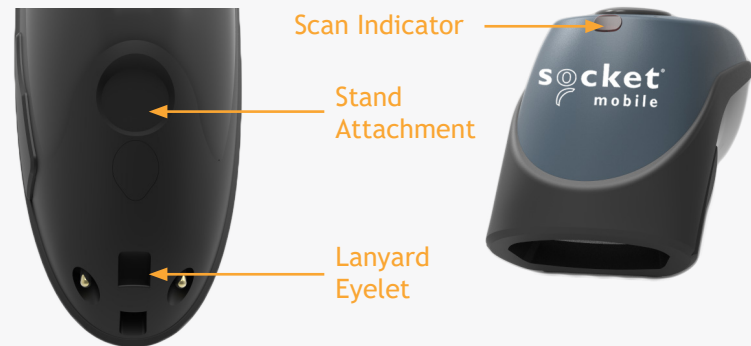

D740 DATASHEET DURASCAN®

Ergonomic, Elegant and Rugged

Built for harsh environments in warehouse, distribution and industrial manufacturing. Stylish enough to be showcased in boutique retail environments.

The DuraScan Model D740 barcode scanner features great ergonomics, fitting perfectly in your hand for comfortable and extended use. Light and small enough to fit in your pocket.

Certified by Apple® for iOS devices (iPad®, iPhone®, iPod Touch®) and compatible with Android and Windows®.

Features

- **Bluetooth® Wireless Technology** - Compatible with iOS, Android and Windows mobile devices with long-range Bluetooth connection of 330 feet (100m)
- **Scanning** - Fast 2D & 1D omni-directional barcode scanning with highly visible and safe LED aimer
- **Exceptional ergonomics** - Small, light and fits perfectly in the hand for comfortable use over extended periods of time
- **Long lasting battery** - Power to last over 16 hours
- **Indicators** - Intuitive LEDs, beeps/tones and vibrations let users know battery, Bluetooth connection and scanning status
- **Rugged Design** - Protection rating of IP54 for dust and water splashing protection. Withstands multiple drops to concrete and repeated tumbles.
- **Protective Material** - Made with antimicrobial additives to help protect against harmful bacteria.
- **Basic Mode (default)** - No software installation required when using the scanner in Bluetooth HID mode
- **Application Mode** - Improves business productivity with faster, efficient and reliable data transfer over Bluetooth. Leverage Application Mode functionality by integrating Socket Mobile's SDK in your app.
- **Wearable** - Includes lanyard/ belt clip for convenient access wherever you go
- **Designed and made in the USA**