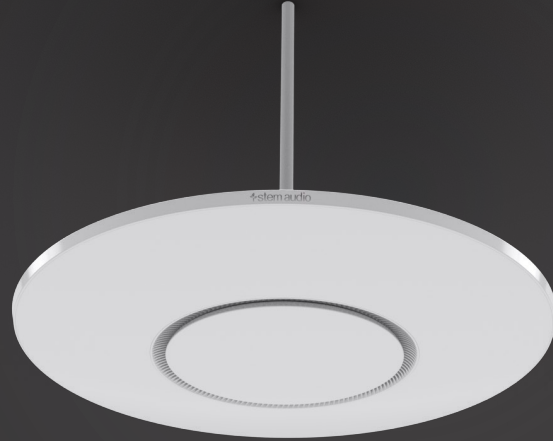

## Features

- Designed to sit on the table
- Alexa enabled
- 9 built in beamforming microphones circle the perimeter
- LED lights highlight voice direction indication
- 10' optimal coverage
- Controls on the device include: Volume Up, Down, and Mute
- Connections on the device include: Ethernet and USB Type B
- Power over Ethernet (PoE)
- Microphone and speaker separation via downward-facing driver
- Amplified sound disbursement by way of mounting surfaces
- True beamforming techniques for smaller apertures enable Stem to do full beamforming
- Compatible with all video conferencing platforms
- Stems deep learning in neural networks improve echo-canceling, de-reverb, and noise cancellation algorithms.
- Dimensions: 8"x 3"

### Compatibility:

Stem solutions are 100% compatible with all of your favorite video conferencing platforms.

# Meet Stem Ceiling

Whether you want to keep your audio out of sight or show it off, Stem Ceilings innovative design gives you the option to discreetly flush mount the device to a ceiling tile or tie it into the design of the room with chandelier mode. With 100 microphones and three array options (wide, medium, and narrow), Ceiling focuses on who's speaking and allows you to focus on your meeting all while keeping the technology out of sight. Need more coverage? Mix and match all Stem devices until your room's completely covered.

## Features

- Dual mounting options: Flush mounted with ceiling tile included or hung in chandelier mode
- 100 microphone array
- Alexa enabled
- LED lights highlight voice direction indication
- 3 beam options: Wide, Medium, or Narrow
- Power over Ethernet (PoE)
- Compatible with all video conferencing platforms
- Stem's deep learning in neural networks improve echo-canceling, de-reverb, and noise cancellation algorithms
- Dimensions: 1'10.75"