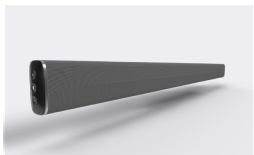

Compatibility:

Stem solutions are 100% compatible with all of your favorite video conferencing platforms.

The ecosystem takes you from design to implementation with features including RoomDesign, Installation, RoomCheck, RoomAdapt, Remote Management, and Intuitive Design. The integration of deep learning in neural networks improves eco-cancelling, de-reverberation, and noise cancelling.

Wall