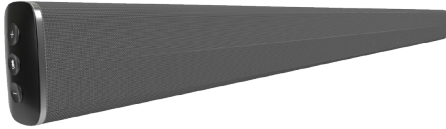

Wall

Table

Ceiling

Hub

Control

## Wall

If you prefer to keep devices off the table, Stem Wall is exactly what you're looking for. Feel free to either mount it on any wall or utilize its legs to place Wall on a credenza. With a 15 microphone array performing real beamforming plus full range speakers and subwoofers, just click in a Huddly Camera and you're good to go. Need more coverage? Mix and match all Stem devices until your room's completely covered.