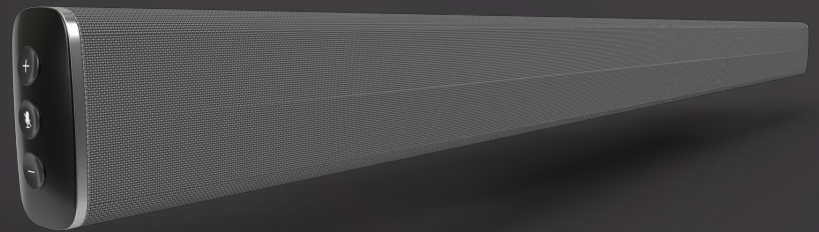

## Control

Everyone wins with Stem Controls simple and intuitive user interface. Control seamlessly integrates with all major video conferencing platforms. Controls intuitive design prevents unnecessary learning curves often associated with new technology adoption, and creates an enjoyable and familiar experience for everyone. All while keeping data-rich reports and statistics locked behind the scenes.

# Meet Stem Wall

If you prefer to keep devices off the table, Stem Wall is exactly what you're looking for. Feel free to either mount it on any wall or utilize its legs to place Wall on a credenza. With a 15 microphone array performing real beamforming plus full range speakers and subwoofers, just click in a Huddly Camera and you're good to go. Need more coverage? Mix and match all Stem devices until your room's completely covered.