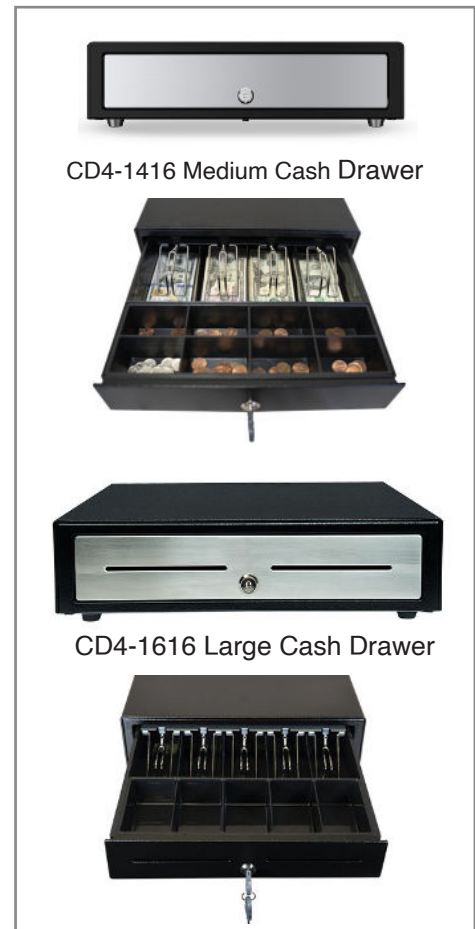

Equipped for standard note sizes, the 14" x 16" (350mm x 405mm) cash drawer features a 4 Note / 8 Coin drawer and the 16" x 16" (410mm x 415mm) model includes a 4 note / 8 coin or 8 note / 8 coin drawer. Star CD4 Series cash drawers feature a reinforced top creating added strength to securely support POS terminals and tablets.

Features:

- Reinforced Top for Added Strength
- Reliable Roller Assembly Design and Operation
- Single-Key Drawer and Drawer Operation
- Foldable Hinged Key Design
- High-Quality Design and Finish with Painted Drawer Interiors
- Standard Cash Drawer Cable Included
- CD1416 = 350mm x 405mm
- CD1616 = 410mm x 415mm

CD4-1416

- Medium Size (14" x 16") for compact systems
- Durable Steel Construction
- Drawer Options: 4 Note / 8 Coin

CD4-1616

- Full Size for High Cash Volume Applications (16" x 16")
- Drawer Options: 4 Note / 8 Coin or 8 Note / 8 Coin
- 2 Media Slots

CD4-1416 Medium Cash Drawer

CD4-1616 Large Cash Drawer

CD4-1416 Specifications

Dimensions with Rubber-Feet	13.8"(W)x16.0"(L)x4.4"(H) / 350mm(W)x405mm(L)x110mm(H)
Weight	Approx 6.2kg
Cash Till	4 Note / 8 Coin
Security	Keys (2) for Easy Manual Release
Connectivity	Standard Printer Driven Interface with Bottom Exit Cable (Cable Included)
Media Slot	No
Reliability	1,000,000 Opens