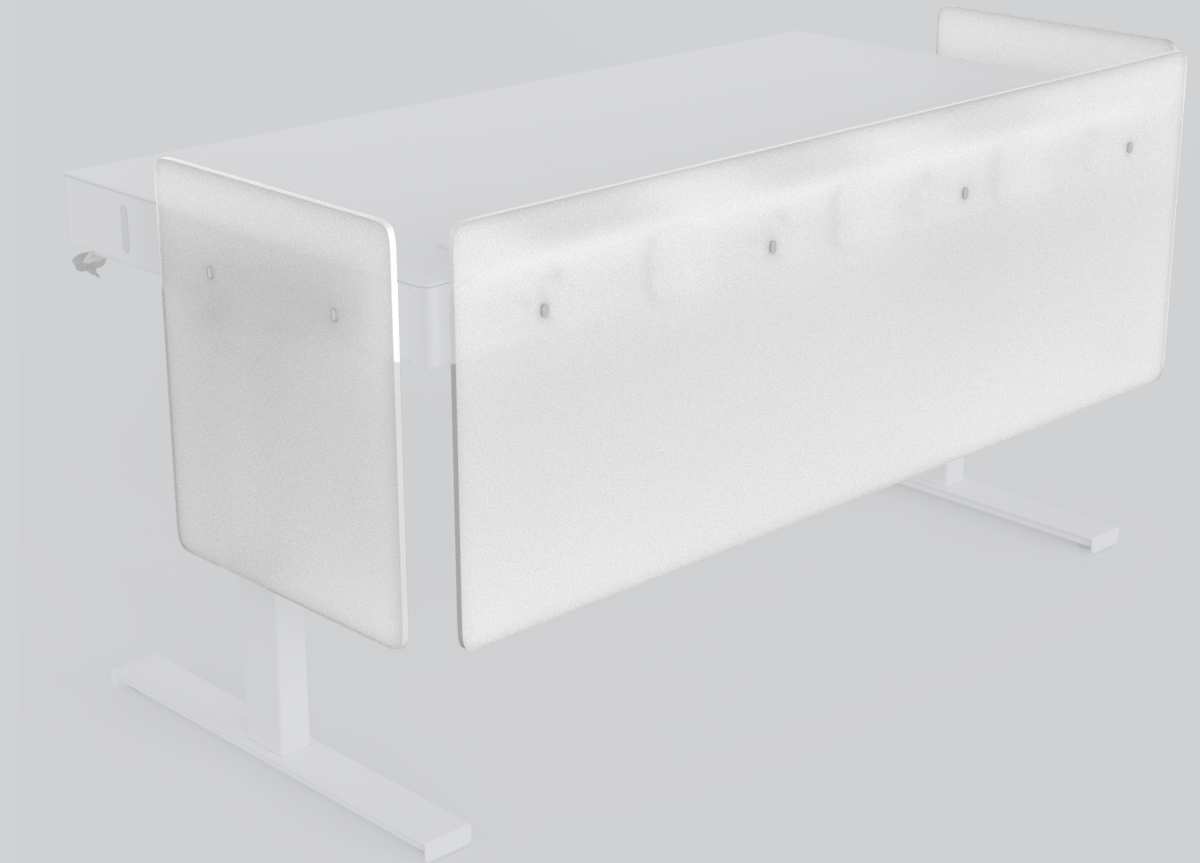

# The Modern Modesty Panel

**Modesty Panel  
for Heckler Lectern  
H901**

Heckler

# Heckler

The innovative design of Heckler Lectern creates a modern look for teaching tables, podiums, and lecterns. The boxy particle board structures are gone, replaced by a modular modesty panel design that appears to float in mid-air.

## Features

The frosted cast acrylic panels diffuse and obscure the visibility of the instructor, cabling, and desktop contents.

Each Modesty Panel is easily installed by one person in seconds - without tools.

Modesty panel sets are modular and sold separately from the Heckler Lectern to enable customization and last-mile installation.

The front panel can be customized with full-color emblems and logos.