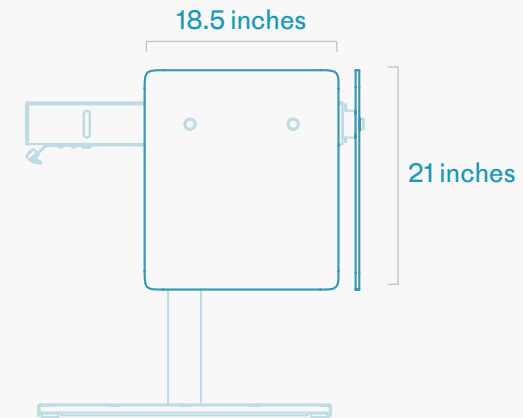

# Heckler

H901 Modesty Panel for Heckler Lectern

## Specifications

SKU	H901-CL
Color	Frosted, Colorless
Product Dimension	58.3 x 21 x 0.4 inches (1480 x 533 x 9 mm) 18.5 x 21 x 0.4 inches (470 x 533 x 9 mm)
Product Weight	5 lbs (2.3 kg)
Shipping Dimension	62 x 26 x 2 inches (1575 x 660 x 51 mm)
Shipping Weight	7 lbs (3.2 kg)
Warranty	2 years
Country of Origin	US
Material	Cast Acrylic
In the Box	Two Side Modesty Panels One Front Modesty Panel *Modesty Panel mounting hardware and spacers are provided with H900 Heckler Lectern