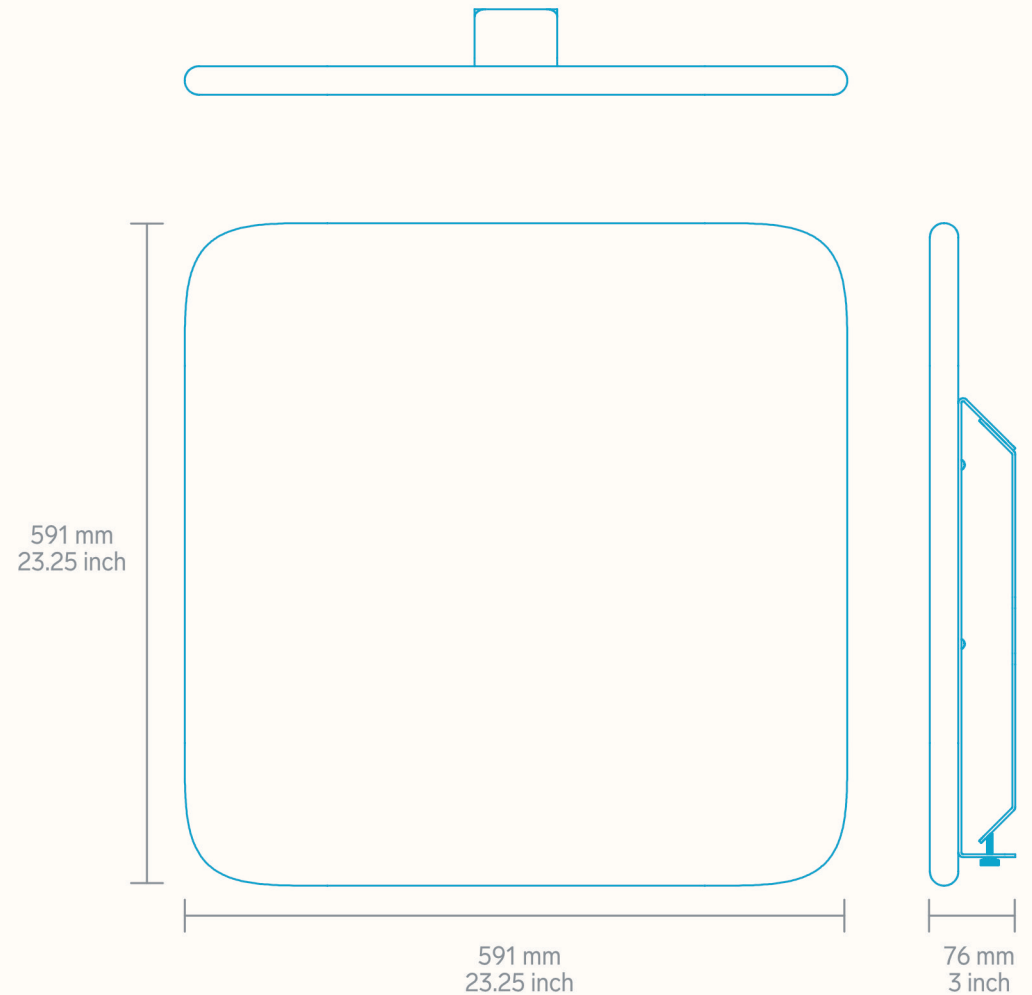

## Features

Sculpted front panel, wrapped in premium Maharam fabric.

Adds three additional inches to your guide path, enabling your displays directly above each ADA Panel to protrude off your wall up to seven inches.

Install multiple ADA panel sets consecutively as needed to make large display and multiple display installations ADA compliant.

Install anywhere you want to enhance the guide path in your rooms to achieve compliance with the Americans with Disabilities Act.

## Specifications

SKU and Color	H806-BG Black Grey H806-OW Off White H806-BL Blue H806-GN Green H806-HY Honey
Warranty	Two years
Product Dimension	23.25 x 23.25 x 3 inches (591 x 591 x 76 mm)
Product Weight	18 lbs (8.2 kg)
Shipping Dimension	26.5 x 26.5 x 5.5 inches (673 x 673 x 140 mm)
Shipping Weight	25 lbs (11.3 kg)
Material	Stainless Steel High-density Urethane (HDU) Front Panel wrapped with polyester fabric
Country of Origin	US
Compatibility	Designed to be installed at a height which sets some portion of the panel at 27 inches AFF to modify your room's guide path.  Install ADA Panels directly under displays and other wall-mounted objects, enabling those objects to protrude up to 7 inches from the wall.
In the box	ADA Panel set (2 panels) Installation templates Assembly brackets Assembly hardware