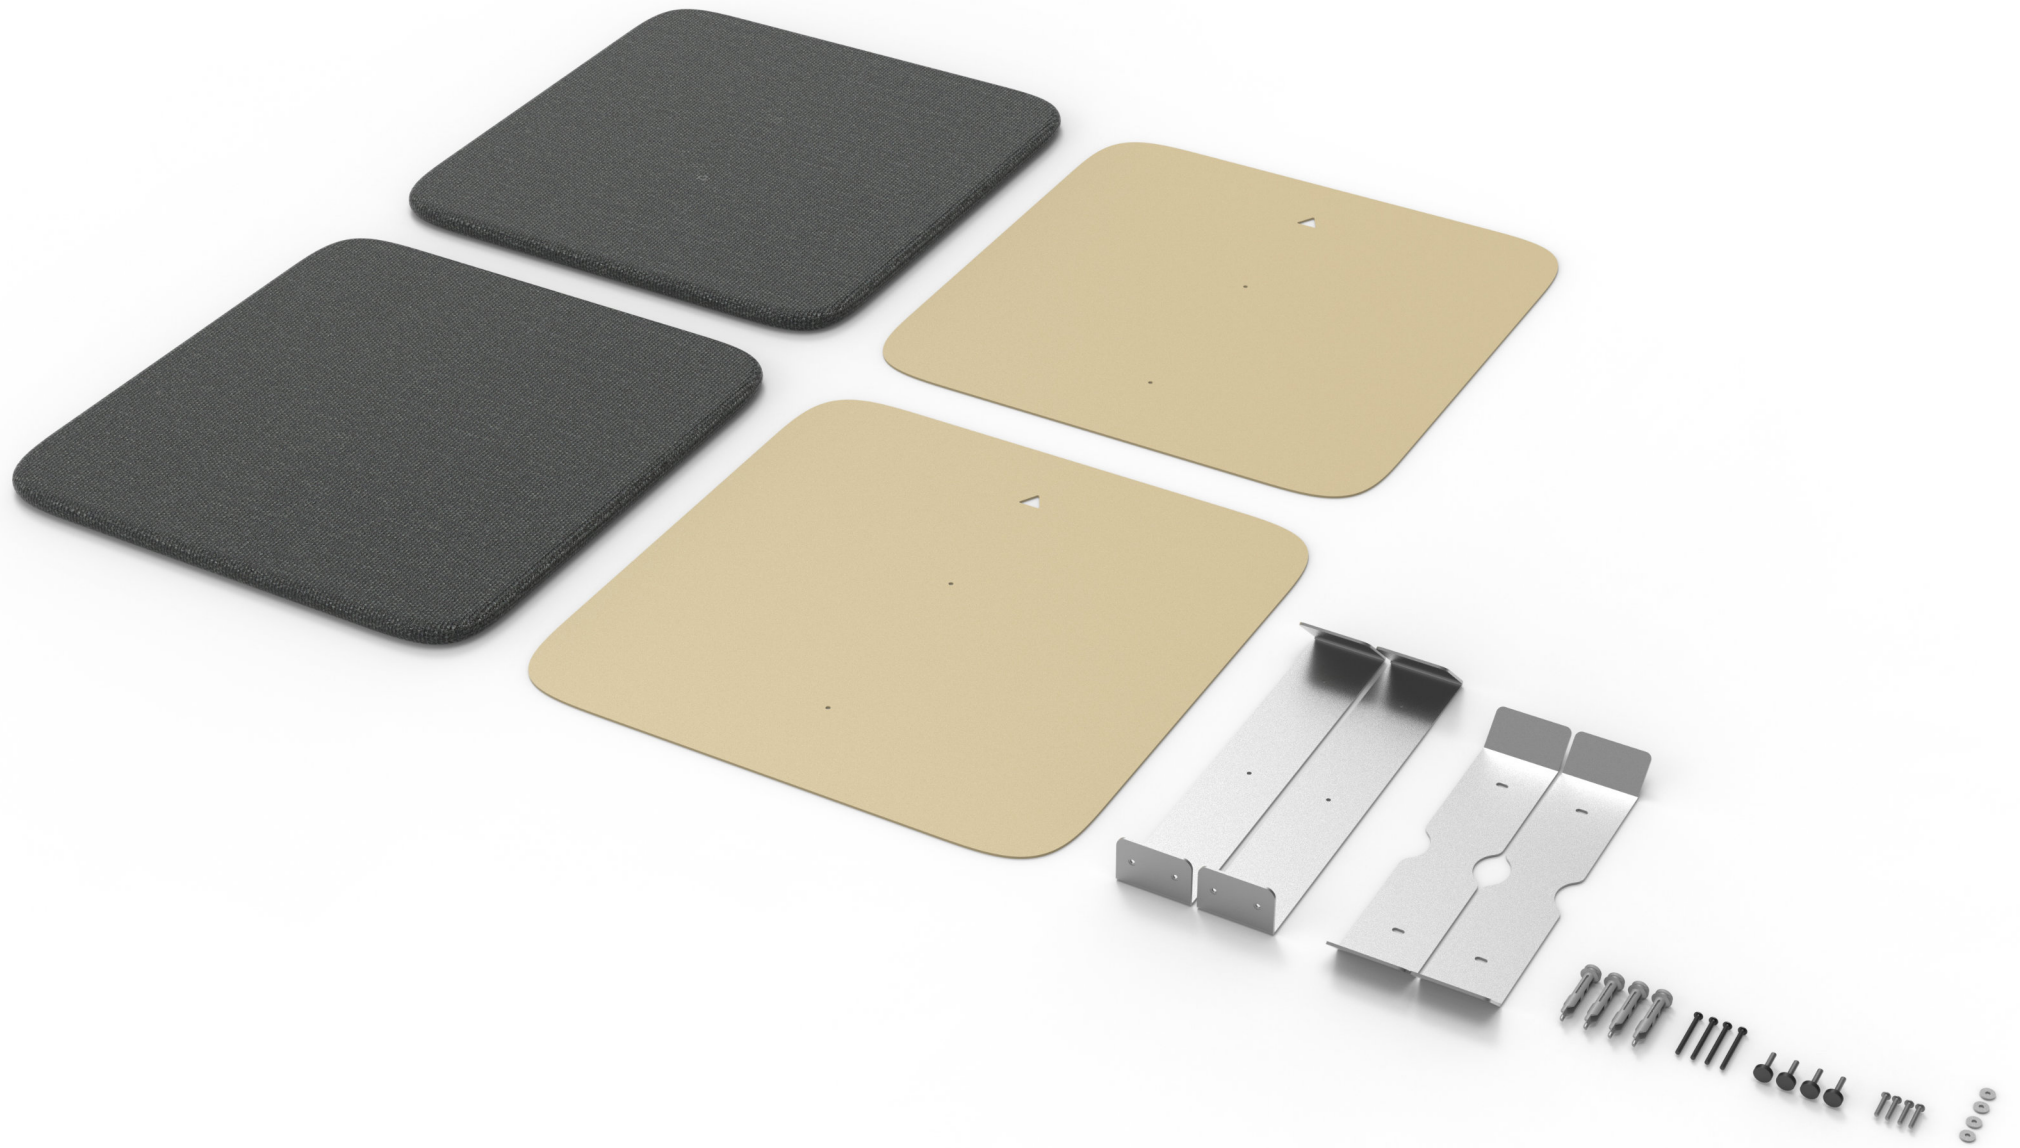

## Features

Sculpted front panel, wrapped in premium Maharam fabric.

Adds three additional inches to your guide path, enabling your displays directly above each ADA Panel to protrude off your wall up to seven inches.

Easy assembly and installation.

Enables individuals using their hand or cane to navigate the perimeter of your spaces to avoid collisions with displays and other wall-mounted equipment.

Designed to look great when mounted next to Heckler AV Wall and Heckler AV Credenza.

Install multiple ADA panel sets consecutively as needed to make large display and multiple display installations ADA compliant.

Install anywhere you want to enhance the guide path in your rooms to achieve compliance with the Americans with Disabilities Act.

## Specifications

SKU and Color	H806-BG Black Grey H806-OW Off White H806-BL Blue H806-GN Green H806-HY Honey
Warranty	Two years
Product Dimension	23.25 x 23.25 x 3 inches (591 x 591 x 76 mm)
Product Weight	18 lbs (8.2 kg)
Shipping Dimension	26.5 x 26.5 x 5.5 inches (673 x 673 x 140 mm)
Shipping Weight	25 lbs (11.3 kg)
Material	Stainless Steel High-density Urethane (HDU) Front Panel wrapped with polyester fabric
Country of Origin	US
Compatibility	Designed to be installed at a height which sets some portion of the panel at 27 inches AFF to modify your room's guide path.  Install ADA Panels directly under displays and other wall-mounted objects, enabling those objects to protrude up to 7 inches from the wall.
In the box	ADA Panel set (2 panels) Installation templates Assembly brackets Assembly hardware