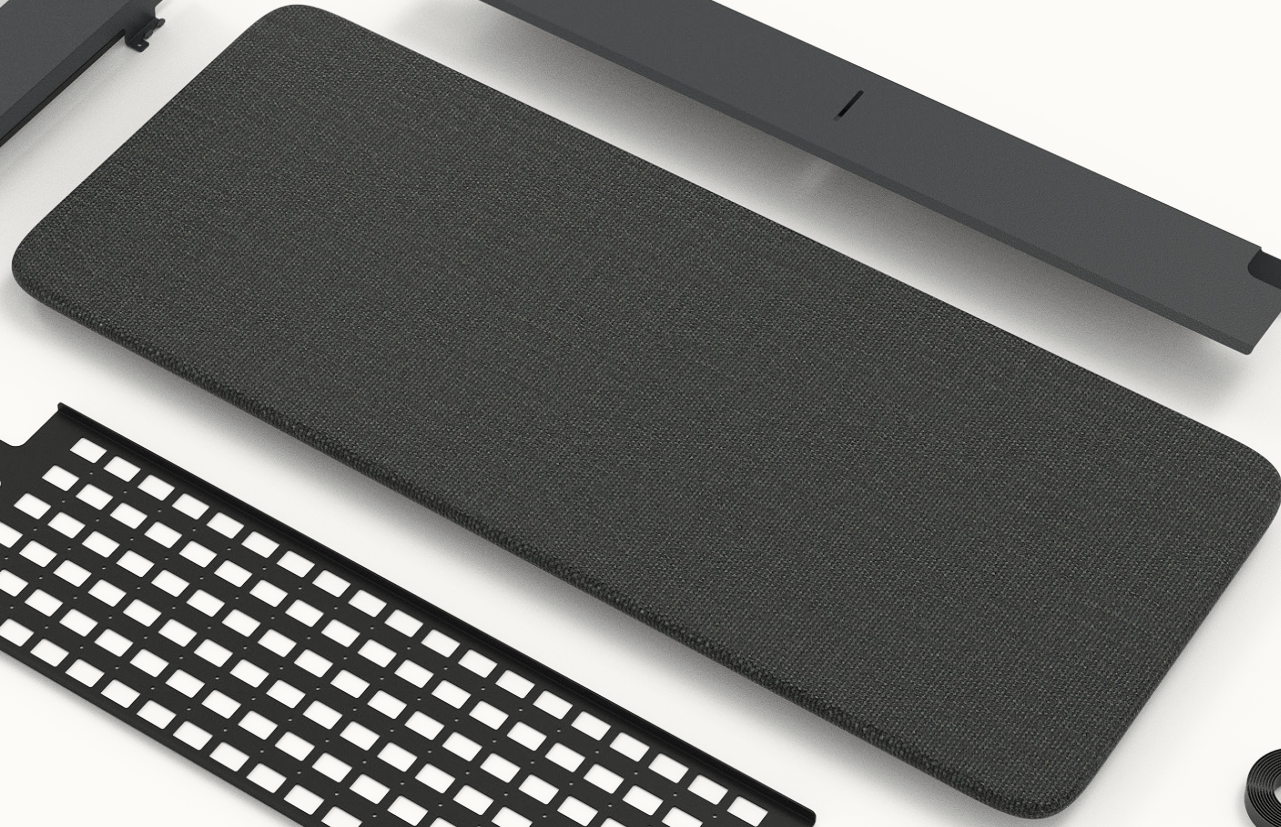

# Beautifully Executed Video Meetings

Video Meeting Kit  
for Heckler AV Wall  
H801

# Heckler

Create an ideal home for all your video meeting devices with Video Meeting Kit. This accessory for your Heckler AV Wall creates an attractive focal point in your meeting rooms that has the presence of modern furniture without occupying precious room space or floor space.

## Features

Slim-profile shelf for positioning your conference cameras at the perfect height.

Device panel enables pre-configuration of small components and cabling.

2RU total rack-mount component mounting. 1RU on each side.

Sculpted front panel, wrapped in premium Maharam fabric.

Designed to make use of, and visually obscure, pre-existing power and data wall outlets.

Easy cable routing to all components - no in-wall cable routing required.