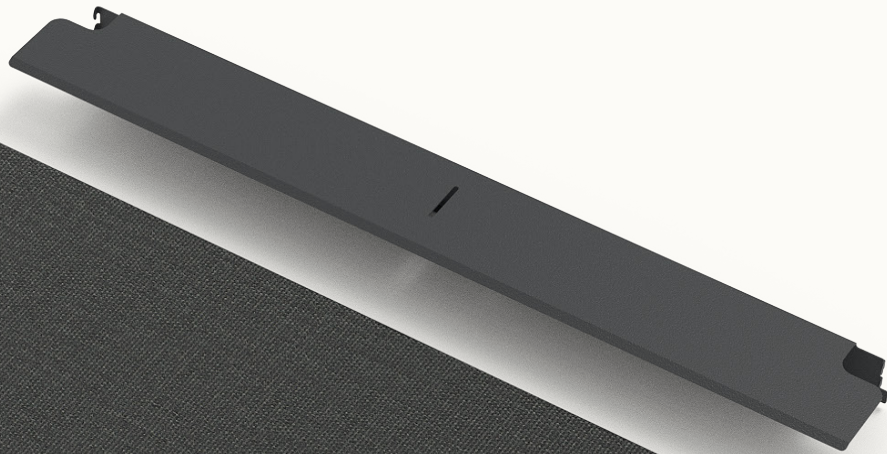

# Heckler

Create an ideal home for all your video meeting devices with Video Meeting Kit. This accessory for your Heckler AV Wall creates an attractive focal point in your meeting rooms that has the presence of modern furniture without occupying precious room space or floor space.

## Features

Slim-profile shelf for positioning your conference cameras at the perfect height.

Device panel enables pre-configuration of small components and cabling.

2RU total rack-mount component mounting. 1RU on each side.

Sculpted front panel, wrapped in premium Maharam fabric.

Designed to make use of, and visually obscure, pre-existing power and data wall outlets.

Easy cable routing to all components - no in-wall cable routing required.

## Specifications

SKU and Color	H801-BG Black Grey H801-OW Off White H801-BL Blue H801-GN Green H801-HY Honey
Warranty	Two years
Shelf Dimension	47 x 6.5 x 3 inches (1194 x 164 x 76 mm)
Shelf Weight	11 lbs (5 kg)
Fabric Cover Dimension	57 x 23.25 x 1 inches (1448 x 1194 x 25.4 mm)
Fabric Cover Weight	13 lbs (5.9 kg)
Device Panel Dimension	45.6 x 12.1 x 0.6 inches (1157 x 308 x 15.2 mm)
Device Panel Weight	3.7 lbs (1.7 kg)
Shipping Dimension	60 x 25 x 7 inches (1524 x 635 x 178 mm)
Shipping Weight	76 lbs (34.5 kg)
Material	Powdercoated Steel Powdercoated Aluminum High-density Urethane (HDU) Front Panel wrapped with polyester fabric
Country of Origin	US
In the Box	Shelf Device Panel with hook & loop strap Fabric Cover Side Bracket Set Assembly hardware