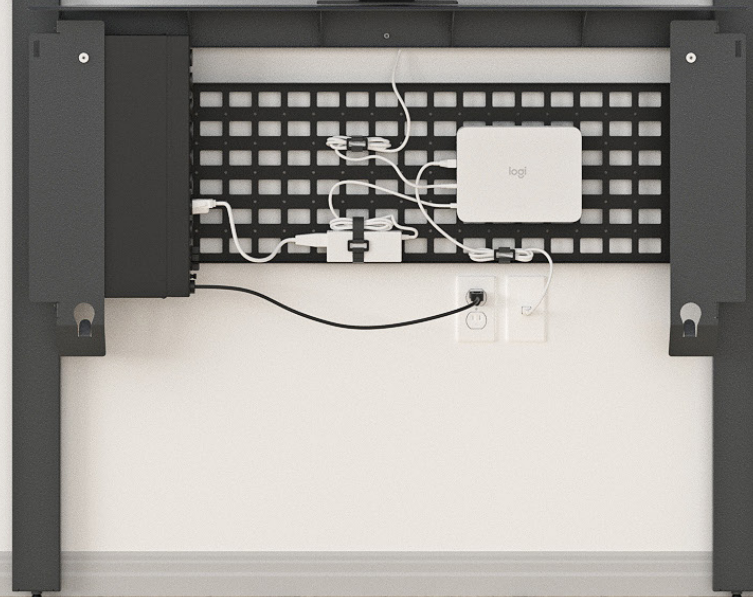

# Heckler

Create an ideal home for all your video meeting devices with Video Meeting Kit. This accessory for your Heckler AV Wall creates an attractive focal point in your meeting rooms that has the presence of modern furniture without occupying precious room space or floor space.

## Features

Slim-profile shelf for positioning your conference cameras at the perfect height.

Device panel enables pre-configuration of small components and cabling.

2RU total rack-mount component mounting. 1RU on each side.

Sculpted front panel, wrapped in premium Maharam fabric.

Designed to make use of, and visually obscure, pre-existing power and data wall outlets.

Easy cable routing to all components - no in-wall cable routing required.

Easy, tool-less installation.

Install Video Meeting Kit to Heckler AV Wall Structure at your preferred height.

Optionally deploy a small, hidden padlock to the front panel to restrict component access.

Unique front panel attachment system enables fast, tool-less access, installation, and removal.