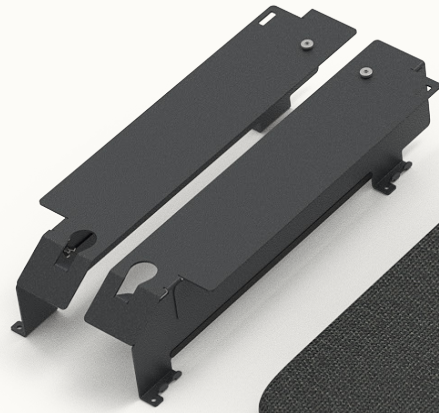

# Heckler

Create an ideal home for all your video meeting devices with Video Meeting Kit. This accessory for your Heckler AV Wall creates an attractive focal point in your meeting rooms that has the presence of modern furniture without occupying precious room space or floor space.

## Features

Slim-profile shelf for positioning your conference cameras at the perfect height.

Device panel enables pre-configuration of small components and cabling.

2RU total rack-mount component mounting. 1RU on each side.

Sculpted front panel, wrapped in premium Maharam fabric.

Designed to make use of, and visually obscure, pre-existing power and data wall outlets.

Easy cable routing to all components - no in-wall cable routing required.

## Specifications

SKU and Color	H801-BG Black Grey H801-OW Off White H801-BL Blue H801-GN Green H801-HY Honey
Warranty	Two years
Shelf Dimension	47 x 6.5 x 3 inches (1194 x 164 x 76 mm)
Shelf Weight	11 lbs (5 kg)
Fabric Cover Dimension	57 x 23.25 x 1 inches (1448 x 1194 x 25.4 mm)
Fabric Cover Weight	13 lbs (5.9 kg)
Device Panel Dimension	45.6 x 12.1 x 0.6 inches (1157 x 308 x 15.2 mm)
Device Panel Weight	3.7 lbs (1.7 kg)
Shipping Dimension	60 x 25 x 7 inches (1524 x 635 x 178 mm)
Shipping Weight	76 lbs (34.5 kg)
Material	Powdercoated Steel Powdercoated Aluminum High-density Urethane (HDU) Front Panel wrapped with polyester fabric
Country of Origin	US
In the Box	Shelf Device Panel with hook & loop strap Fabric Cover Side Bracket Set Assembly hardware