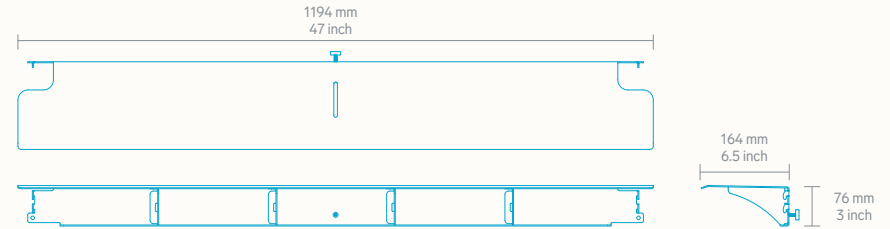

Heckler

Specifications

SKU and Color	H801-BG Black Grey H801-OW Off White H801-BL Blue H801-GN Green H801-HY Honey
Warranty	Two years
Shelf Dimension	47 x 6.5 x 3 inches (1194 x 164 x 76 mm)
Shelf Weight	11 lbs (5 kg)
Fabric Cover Dimension	57 x 23.25 x 1 inches (1448 x 1194 x 25.4 mm)
Fabric Cover Weight	13 lbs (5.9 kg)
Device Panel Dimension	45.6 x 12.1 x 0.6 inches (1157 x 308 x 15.2 mm)
Device Panel Weight	3.7 lbs (1.7 kg)
Shipping Dimension	60 x 25 x 7 inches (1524 x 635 x 178 mm)
Shipping Weight	76 lbs (34.5 kg)
Material	Powdercoated Steel Powdercoated Aluminum High-density Urethane (HDU) Front Panel wrapped with polyester fabric
Country of Origin	US
In the Box	Shelf Device Panel with hook & loop strap Fabric Cover Side Bracket Set Assembly hardware

Shelf