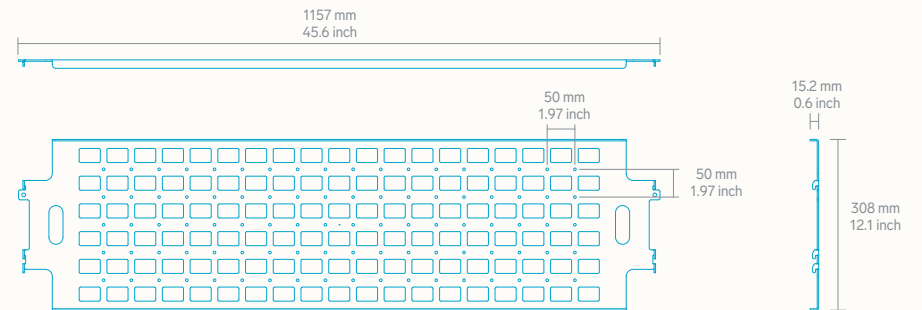

Device Panel

**For more information, contact
Heckler or your favorite Heckler
Authorized Dealer.**

**hecklerdesign.com
sales@hecklerdesign.com
(844) 432-5930**