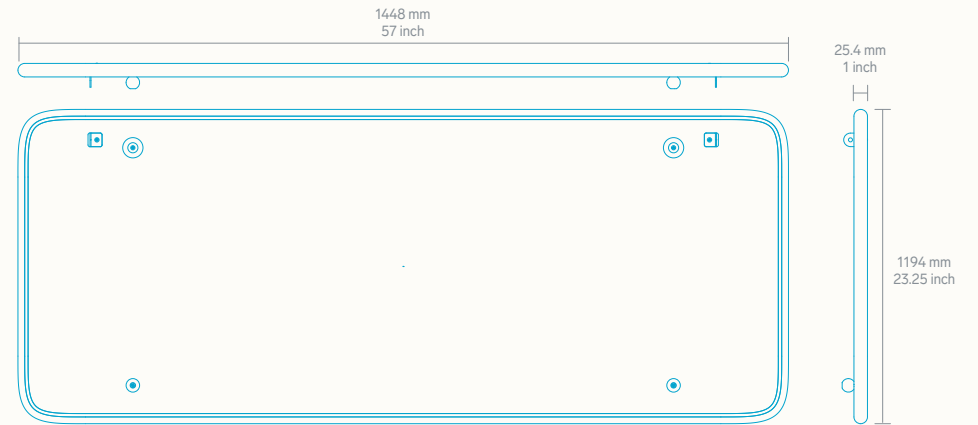

Fabric Cover