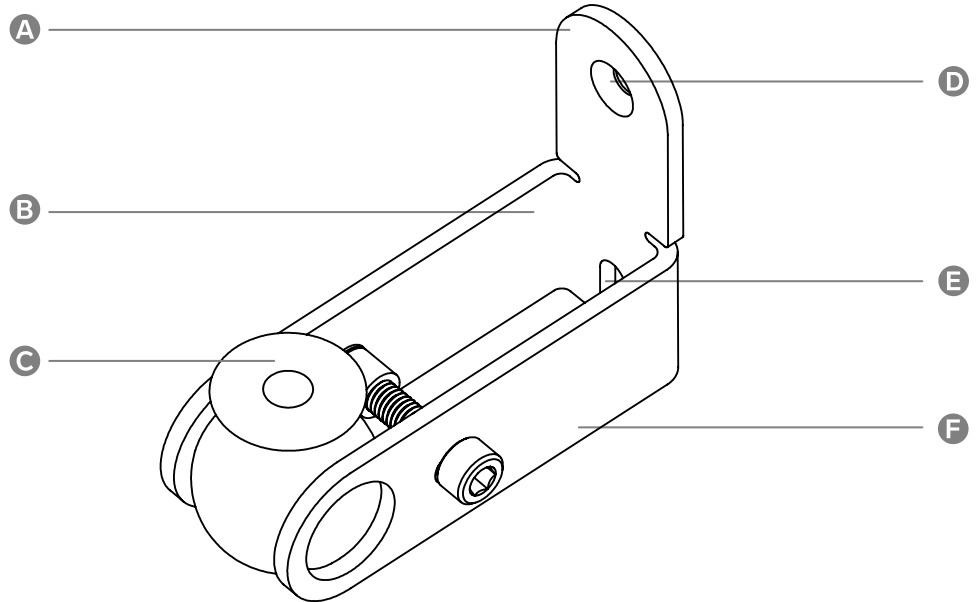

ADA CAMERA MOUNT

for AVer CAM340

Cam Wall Mount for AVer CAM340

Quickly deploy AVer CAM340 cameras with ADA compliance in huddle rooms throughout the enterprise.

ADA CAMERA MOUNT

H585

for AVer CAM340

Features

- A Heavy steel construction
- B Scratch & fingerprint-resistant Powdercoat finish
- C Patented ball pan/tilt/roll ball joint
- D Single-screw wall mounting
- E Wall pass-through for USB-C cable
- F Pan/tilt/roll position set screw

Dimensions

ADA CAMERA MOUNT

H585

for AVer CAM340

Specifications

Price	\$69
SKU	H585
Height	2.3 inches
Width	1.0 inches
Depth	2.9 inches
Weight	0.3 lbs
Warranty	2 years

Colors

Name	SKU
Black Grey	H585-BG