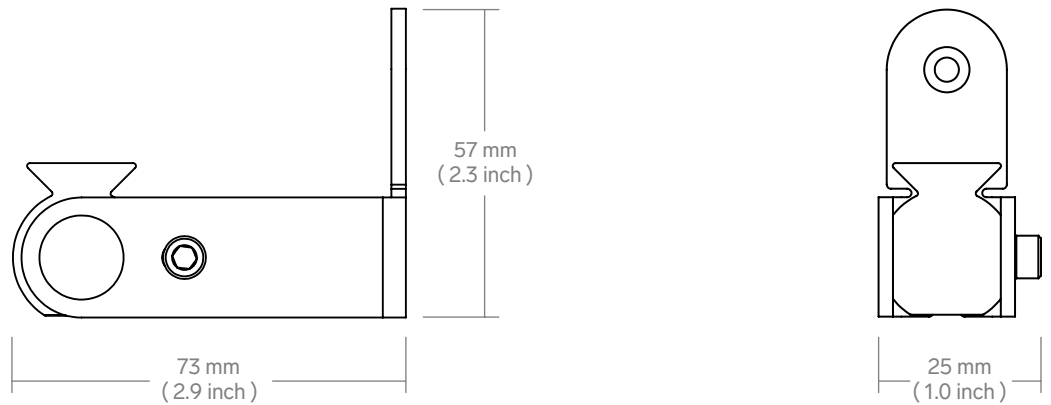

ADA CAMERA MOUNT

for AVer CAM340

Cam Wall Mount for AVer CAM340

Quickly deploy AVer CAM340 cameras with ADA compliance in huddle rooms throughout the enterprise.

ADA CAMERA MOUNT

H585

for AVer CAM340

Features

- A Heavy steel construction
- B Scratch & fingerprint-resistant Powdercoat finish
- C Patented ball pan/tilt/roll ball joint
- D Single-screw wall mounting
- E Wall pass-through for USB-C cable
- F Pan/tilt/roll position set screw

Dimensions

ADA CAMERA MOUNT

H585

for AVer CAM340

Specifications

Price	\$69
SKU	H585
Height	2.3 inches
Width	1.0 inches
Depth	2.9 inches
Weight	0.3 lbs
Warranty	2 years

Colors

Name	SKU
Black Grey	H585-BG