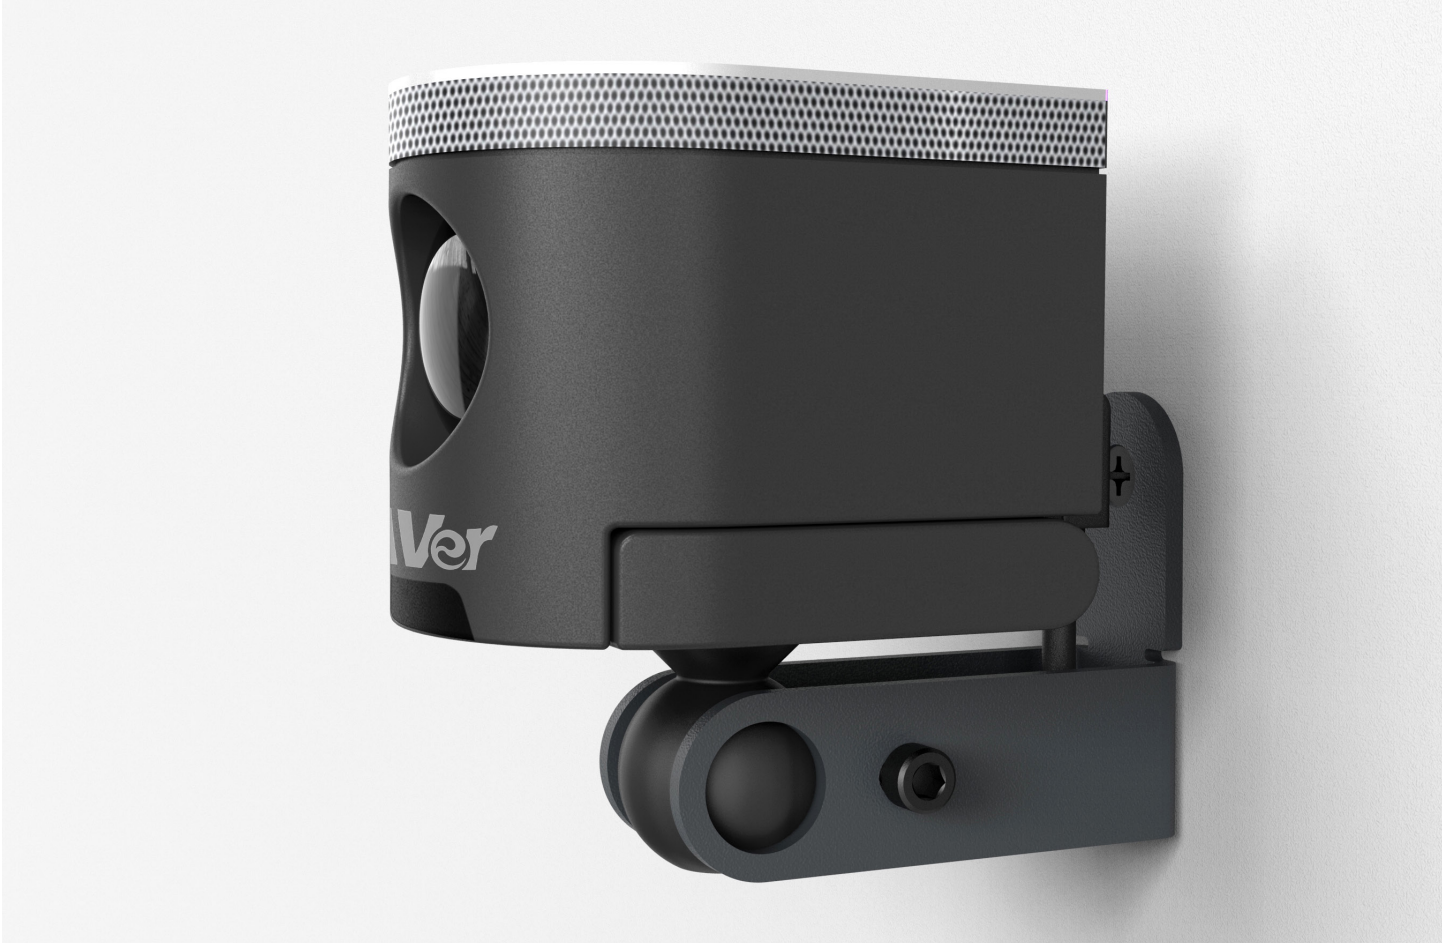

ADA CAMERA MOUNT

for AVer CAM340

Cam Wall Mount for AVer CAM340

Quickly deploy AVer CAM340 cameras with ADA compliance in huddle rooms throughout the enterprise.

ADA CAMERA MOUNT

H585

for AVer CAM340

Features

- A Heavy steel construction
- B Scratch & fingerprint-resistant Powdercoat finish
- C Patented ball pan/tilt/roll ball joint
- D Single-screw wall mounting
- E Wall pass-through for USB-C cable
- F Pan/tilt/roll position set screw

Dimensions

ADA CAMERA MOUNT

H585

for AVer CAM340

Specifications

Price	\$69
SKU	H585
Height	2.3 inches
Width	1.0 inches
Depth	2.9 inches
Weight	0.3 lbs
Warranty	2 years

Colors

Name	SKU
Black Grey	H585-BG

Compatible Devices

AVer CAM340

In the Box

ADA Camera Mount
Assembly tools
Drywall anchor

Accessories

H523 - Zoom Rooms Console for iPad
H529 - Zoom Rooms Console for iPad mini
H526 - Multi Mount for iPad
H527 - Multi Mount for iPad mini