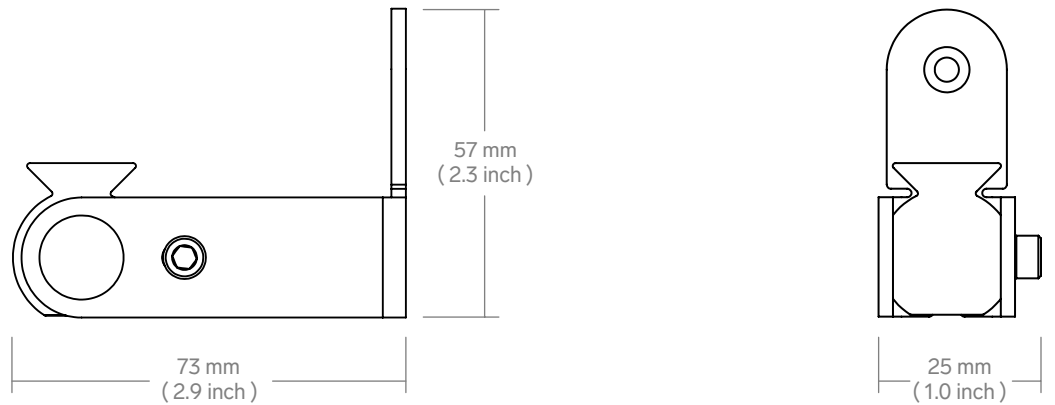

ADA CAMERA MOUNT

for Jabra PanaCast

ADA Camera Mount for Jabra PanaCast

Quickly deploy Jabra PanaCast cameras with ADA compliance in huddle rooms throughout the enterprise.

ADA CAMERA MOUNT

H584

for Jabra PanaCast

Features

- A** Heavy steel construction
- B** Scratch & fingerprint-resistant Powdercoat finish
- C** Patented ball pan/tilt/roll ball joint
- D** Single-screw wall mounting
- E** Wall pass-through for USB-C cable
- F** Pan/tilt/roll position set screw

Dimensions

ADA CAMERA MOUNT

H584

for Jabra PanaCast

Specifications

| | |
|-----------------|------------|
| Price | \$69 |
| SKU | H584 |
| Height | 2.3 inches |
| Width | 1.0 inches |
| Depth | 2.9 inches |
| Weight | 0.3 lbs |
| Warranty | 2 years |