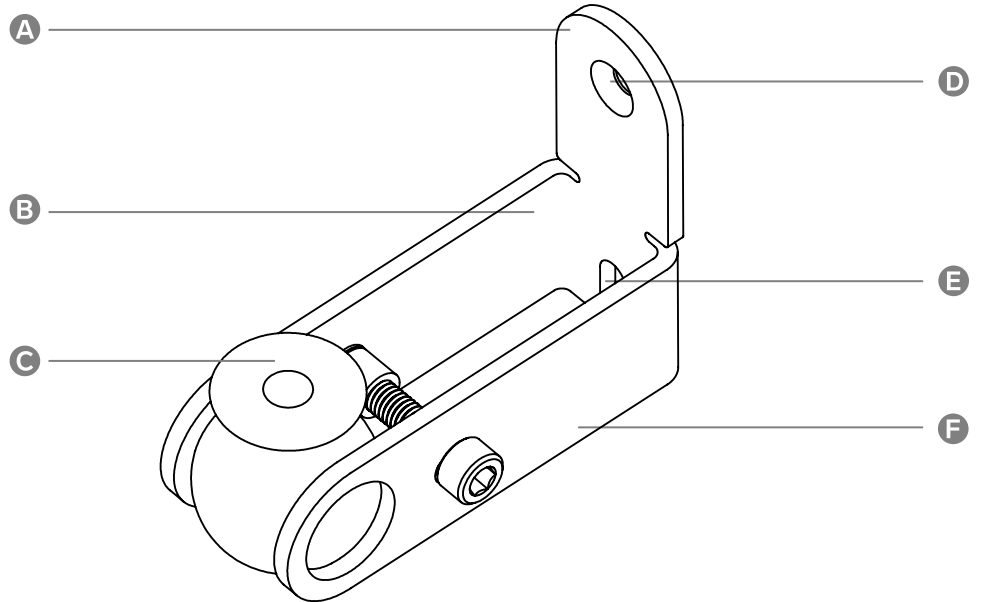

ADA CAMERA MOUNT

for Jabra PanaCast

ADA Camera Mount for Jabra PanaCast

Quickly deploy Jabra PanaCast cameras with ADA compliance in huddle rooms throughout the enterprise.

ADA CAMERA MOUNT

H584

for Jabra PanaCast

Features

- A** Heavy steel construction
- B** Scratch & fingerprint-resistant Powdercoat finish
- C** Patented ball pan/tilt/roll ball joint
- D** Single-screw wall mounting
- E** Wall pass-through for USB-C cable
- F** Pan/tilt/roll position set screw

Dimensions

ADA CAMERA MOUNT

H584

for Jabra PanaCast

Specifications

| | |
|-----------------|------------|
| Price | \$69 |
| SKU | H584 |
| Height | 2.3 inches |
| Width | 1.0 inches |
| Depth | 2.9 inches |
| Weight | 0.3 lbs |
| Warranty | 2 years |