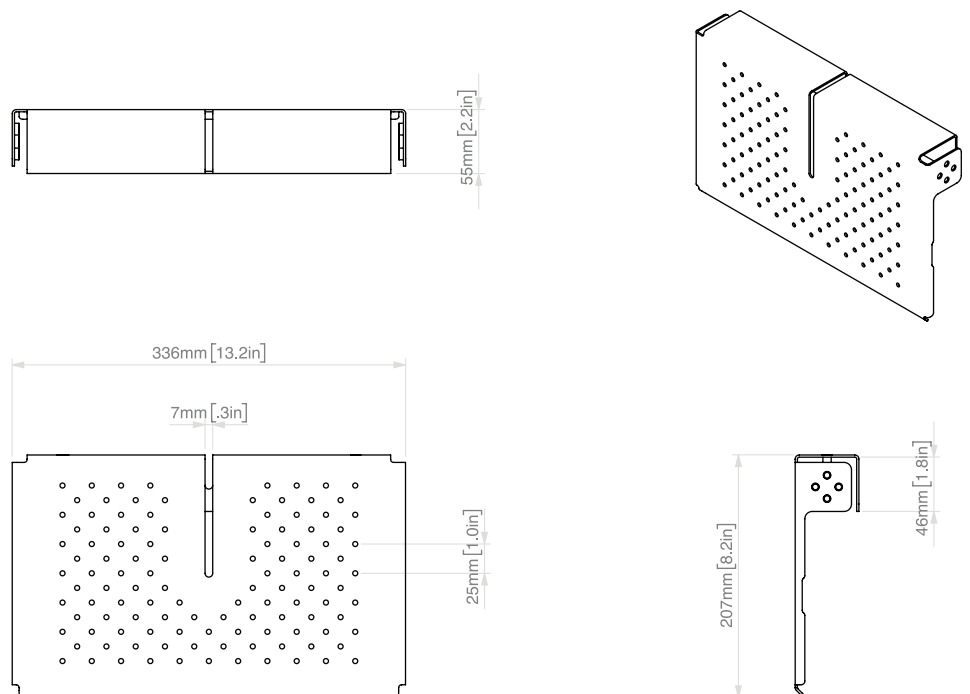

MULTI SHELF

for Heckler AV Cart

Compartment, Tray & Shelf for Heckler AV Cart

Mount extra cameras, add storage space, manage cables, and create a secure component enclosure with Multi Shelf for Heckler AV Cart. With four mounting positions, Multi Shelf transforms to your needs to help you build the modern AV Cart businesses need.

MULTI SHELF

H491

for Heckler AV Cart

Features

Dimensions

MULTI SHELF

H491

for Heckler AV Cart

Specifications

Price	\$79
SKU	H491
Height	2.2 inches
Width	13.2 inches
Depth	8.2 inches
Weight	3.3 pounds
Warranty	2 years

Colors

Name	SKU	UPC
Black Grey	H491-BG	600978412203

Compatible Devices

Heckler AV Cart