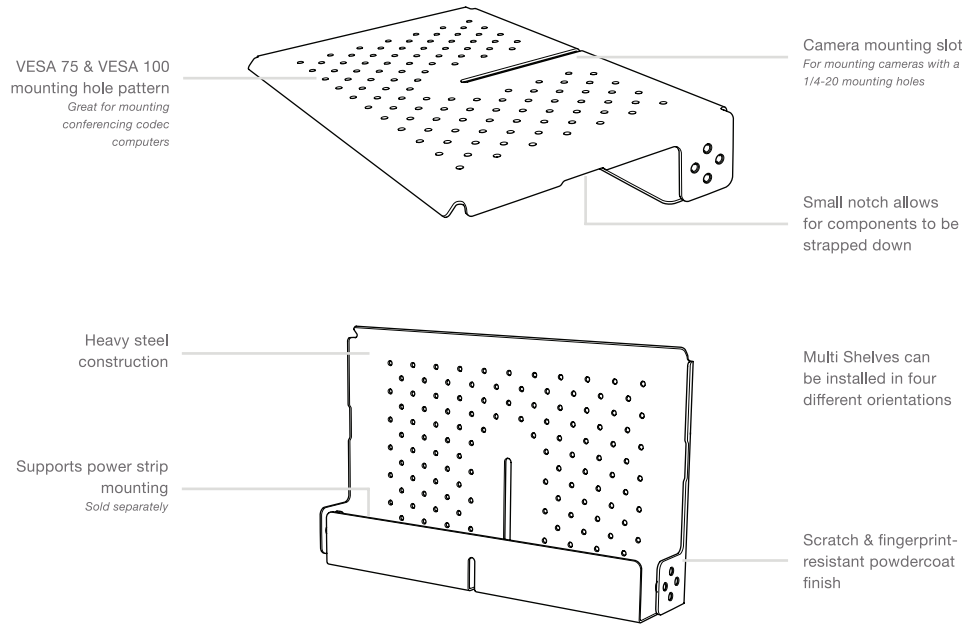

MULTI SHELF

for Heckler AV Cart

Compartment, Tray & Shelf for Heckler AV Cart

Mount extra cameras, add storage space, manage cables, and create a secure component enclosure with Multi Shelf for Heckler AV Cart. With four mounting positions, Multi Shelf transforms to your needs to help you build the modern AV Cart businesses need.

MULTI SHELF

H491

for Heckler AV Cart

Features

Dimensions

MULTI SHELF

H491

for Heckler AV Cart

Specifications

Price	\$79
SKU	H491
Height	2.2 inches
Width	13.2 inches
Depth	8.2 inches
Weight	3.3 pounds
Warranty	2 years

Colors

Name	SKU	UPC
Black Grey	H491-BG	600978412203

Compatible Devices

Heckler AV Cart