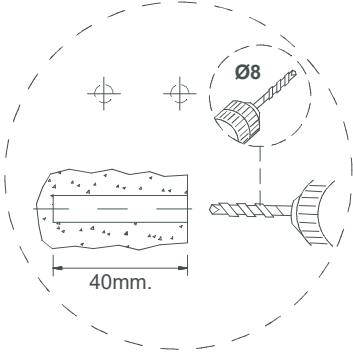

Niwa

AMIZUVA

60

80

cms.

x2

x4

x4

BO-719

01.

cms.

L:59,5cms. → X=53,5cms.

L:79,5cms. → X=73,5cms.

74cms.

02.

02.1